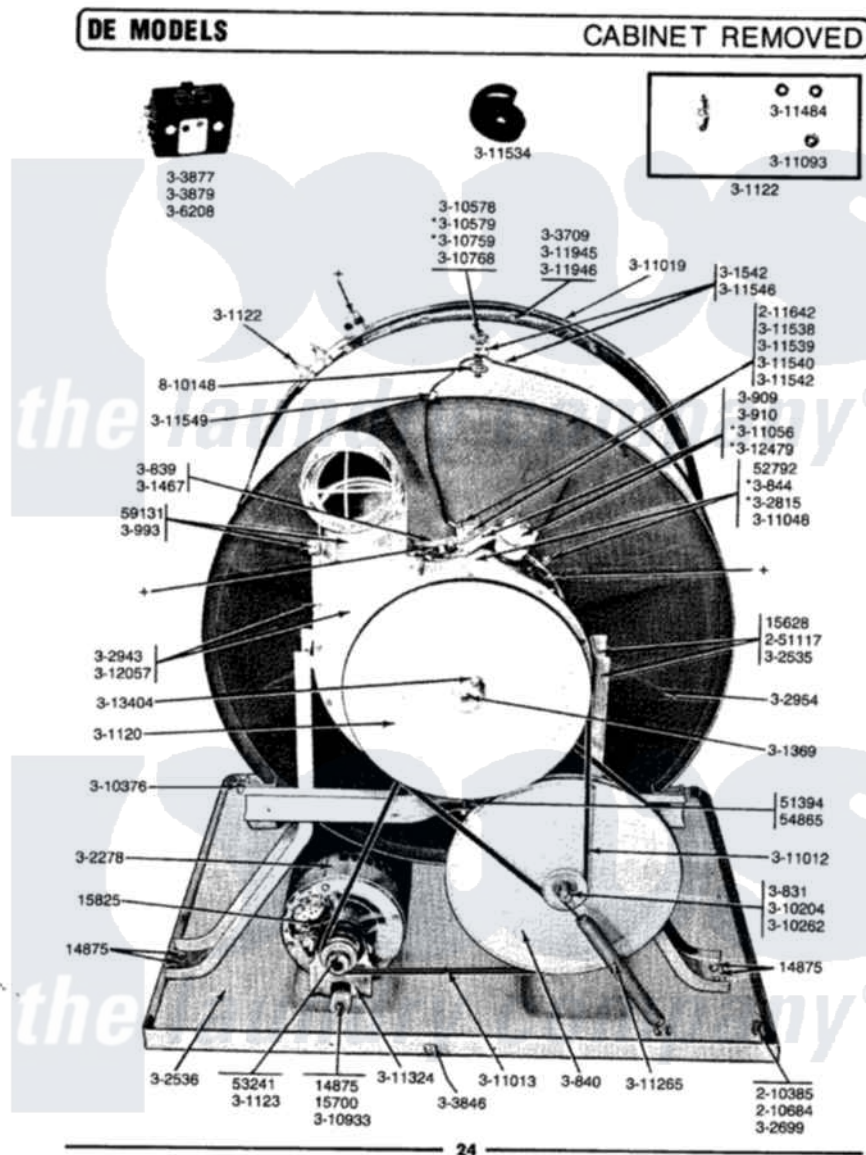

Maytag DE806 02 - CABINET REMOVED

Maytag Residential Maytag DE806 Dryer Parts Parts Diagram 02 - CABINET REMOVED
 Click on the part number to view part

Item	Original Part Number	Replaced By	Status	Part Description
1	014875		Not Available	CAP SCREW, No.14 X 1/2
2	015628		Not Available	BOLT, 5/16 X 3/4 HEX
3	015700		Not Available	CAP SCREW, 1/4-20 X 1/2
4	Y015825			Clip, Motor To Motor Support
5	051394		Not Available	BOLT, 5/16 X 2-1/8
6	052792			Screw, 1 1/4-20 X 5/16
7	Y053241			Set Screw, Motor Pulley
8	054865		Not Available	LOCK WASHER, 5/16 X 3/32
9	Y059131			Elbow, Venting
10	210385			Lock Nut For Adjustable Leg
11	210684			Foot, Adjustable Leg
12	211642		Not Available	SCREW, No.6-20 X 3/8 INCH
13	300831		Not Available	SHAFT AND SLIDE
14	300839		Not Available	SEAL
15	300840		Not Available	REDUCTION PULLEY
16	Y300844			Exhaust Housing