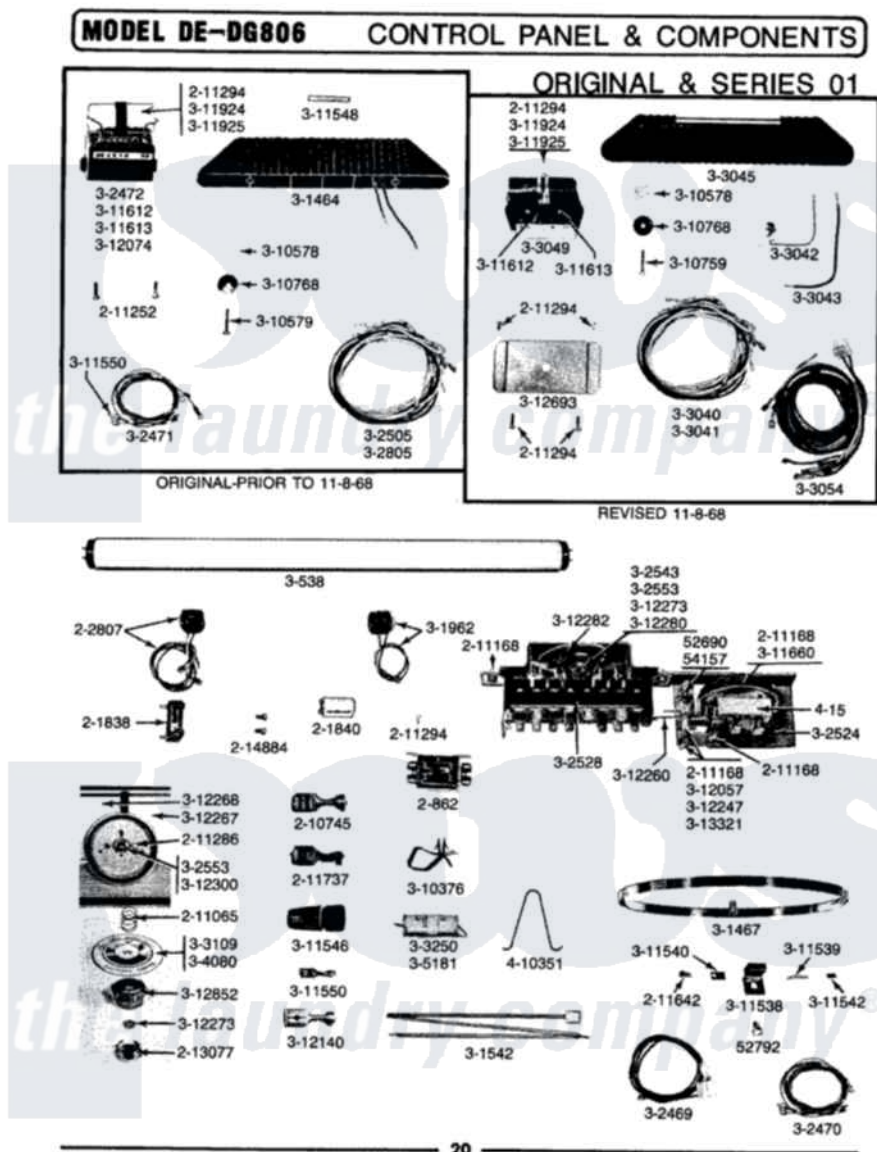

Maytag DE806 03 - CONTROL PANEL & COMPONENTS

Maytag Residential Maytag DE806 Dryer Parts Parts Diagram 03 - CONTROL PANEL & COMPONENTS
 Click on the part number to view part

Item	Original Part Number	Replaced By	Status	Part Description
1	052690		Not Available	HEX. NUT, No.10-32
2	052792			Screw, 1 1/4-20 X 5/16
3	054157		Not Available	SCREW, No.10-32 X 1/4
4	200862		Not Available	BALLAST
5	201838			Starter Socket
6	201840	92790		Starter
7	202807		Not Available	RECEPT FOR FLUORESCENT LAMP
8	205198		Not Available	BRACKET KIT - LEFT HAND
9	205199		Not Available	BRACKET KIT - RIGHT HAND
10	210745			Wire Terminal
11	211065			Spring, Index Wheel
12	211168	W10139210		Screw, 8-18 X 5/16
13	211252			Screw, Ground Wire
14	211286		Not Available	SCREW, HEX HD No.8 X 1/2 INCH
15	211294	00767		Screw, 8A X 3/8 HeX Washer