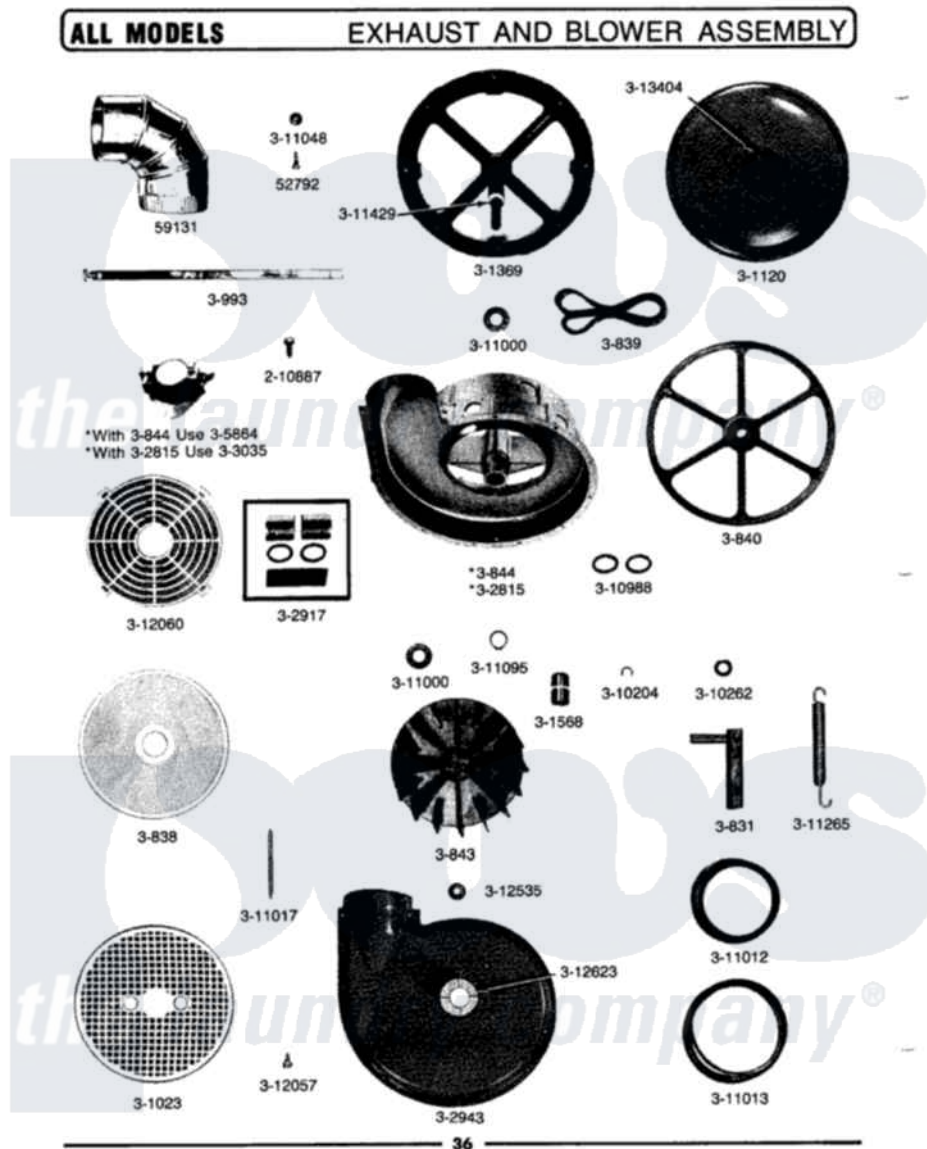

Maytag DE806 04 - EXHAUST & BLOWER ASSEMBLY

Maytag Residential Maytag DE806 Dryer Parts Parts Diagram 04 - EXHAUST & BLOWER ASSEMBLY
 Click on the part number to view part

Item	Original Part Number	Replaced By	Status	Part Description
1	052792			Screw, 1 1/4-20 X 5/16
2	Y059131			Elbow, Venting
3	300831		Not Available	SHAFT AND SLIDE
4	300838			Lint Screen
5	300839		Not Available	SEAL
6	300840		Not Available	REDUCTION PULLEY
7	300843		Not Available	IMPELLER
8	300993	W10311986		Dishrack
9	301023			Lint Screen Retainer
10	Y301120			Drum Pulley
11	301369		Not Available	SHAFT WITH SPIDER
12	301568		Not Available	BEARING F/BAKELITE IMPELLER NA
13	Y302815			Blower Housing With Bearing
14	302917		Not Available	BEARING KIT - DRUM
15	302943			COVER WITH LINT SEAL-BLOWER

16	303035		Regulating Thermostat
17	310204	Not Available	SNAP RING
18	310262		Washer
20	310988		O Ring Seal
21	311000		Washer
22	Y311012		Drive Belt
23	Y311013		Motor Belt
24	Y311017		Retainer Spring
25	311048	Not Available	WASHER, ALUMINUM
26	311095	Not Available	RETAINING RING
27	311265		Spring
28	Y311429		Nylon Spacer Collar
29	Y312057	910624	Screw
31	Y312060	Not Available	SHIELD FOR SPIDER---C
32	Y312623		Lint Seal - Blower Covers
33	Y313404	Y301120	Drum Pulley
34	210887	12990527	Screw-Sm/Hex
35	Y300844		Exhaust Housing
36	300909	8009	Bulb-Light
37	300910	Not Available	RECEPTACLE
38	305864		Thermostat Kit
39	311056		Lamp Support
40	312479	Not Available	LAMP SUPPORT FOR 3-2815
41	312535		Washer, Vault Mounting Brk.