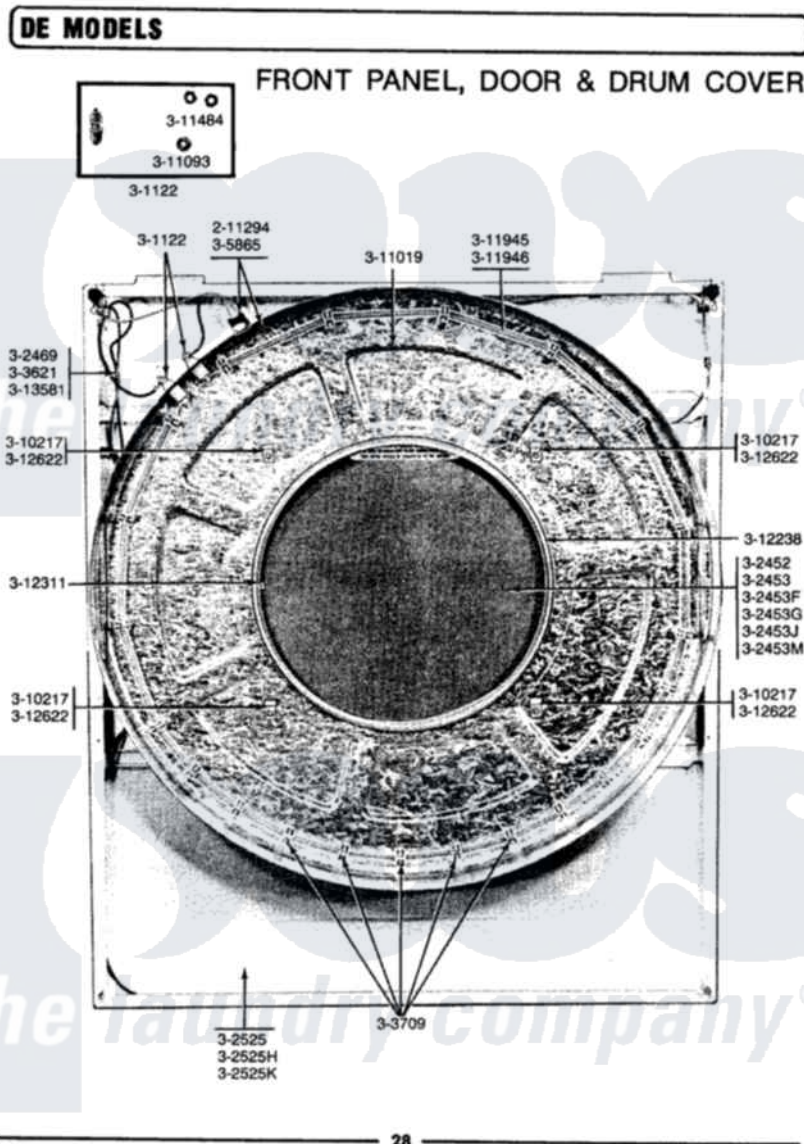

# Maytag DE806 05 - FRONT PANEL, DOOR & DRUM COVER

Maytag Residential Maytag DE806 Dryer Parts Parts Diagram 05 - FRONT PANEL, DOOR & DRUM COVER  
 Click on the part number to view part

Item	Original Part Number	Replaced By	Status	Part Description
1	211294	<a href="#">90767</a>		Screw, 8A X 3/8 HeX Washer Head Tapping
2	301122	<a href="#">Y304596</a>		Terminal Insulator Assembly
3	<a href="#">302452</a>			Door Liner
4	302453		Not Available	DOOR-WHITE
5	302453F		Not Available	DOOR-LIGHT GOLD
6	302453G		Not Available	DOOR-DARK GOLD
7	302453J		Not Available	DOOR-LIGHT AVOCADO
8	302453M		Not Available	DOOR-HARVEST WHEAT
9	302469		Not Available	HARNES FOR SHROUD
10	302525		Not Available	FRONT PANEL-WHITE
11	302525H		Not Available	FRONT PANEL-SHADED GOLD
12	302525K		Not Available	FRONT PANEL-SHADED AVOCADO
14	<a href="#">303709</a>			Clip And Insulator Assembly
15	<a href="#">305865</a>			High Limit Thermostat-W

16	310217		Not Available	No Longer Available
17	311019	<a href="#">Y311946</a>		Heater Wire 240 Volt
18	<a href="#">311093</a>			Washer, Terminal Connection
19	311484	<a href="#">112432</a>		Nut
20	<a href="#">Y311945</a>			Heater Wire 208 Volt
21	<a href="#">Y311946</a>			Heater Wire 240 Volt
22	<a href="#">312238</a>			Door Seal
23	312311	<a href="#">312311MAY</a>		Screw
24	312622	<a href="#">22001496</a>		Front Panel Fastener And Screw
25	<a href="#">313581</a>			Sleeve For Door Wires