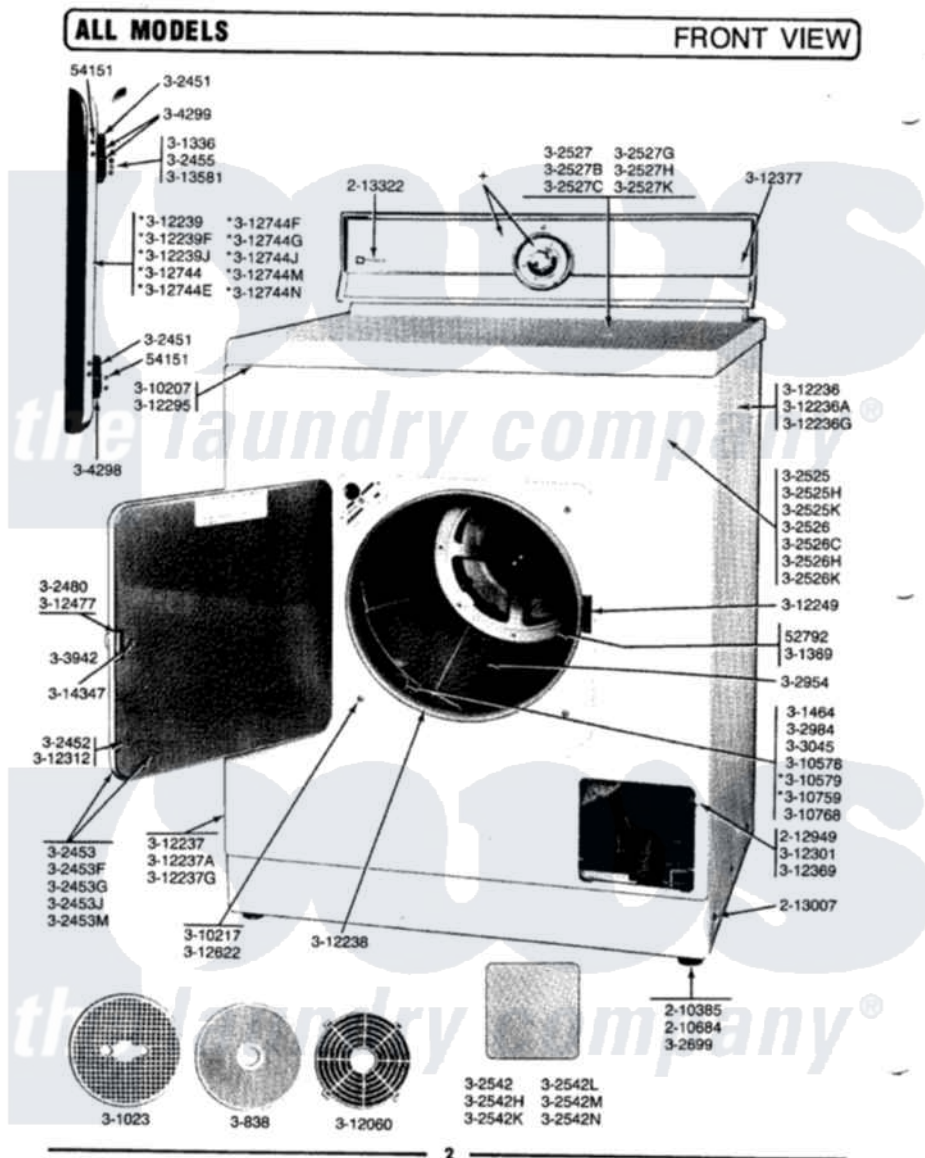

Maytag DE806 06 - FRONT VIEW

Maytag Residential Maytag DE806 Dryer Parts Parts Diagram 06 - FRONT VIEW

Click on the part number to view part

Item	Original Part Number	Replaced By	Status	Part Description
1	052792			Screw, 1 1/4-20 X 5/16
2	054151			Screw, No.4-40 X 1/4
3	210385			Lock Nut For Adjustable Leg
4	210684			Foot, Adjustable Leg
5	212949	22001866		Screw, Relay
6	213007			Xfor Cabinet See Cabinet, Back
7	213322		Not Available	MAYTAG DECAL
8	214697			Easy-Grip Knob
9	300838			Lint Screen
10	301023			Lint Screen Retainer
11	Y301336			Door Switch
12	301369		Not Available	SHAFT WITH SPIDER
14	302451			Hinge Assembly
15	302452			Door Liner
16	302453		Not Available	DOOR-WHITE
17	302453F		Not Available	DOOR-LIGHT GOLD