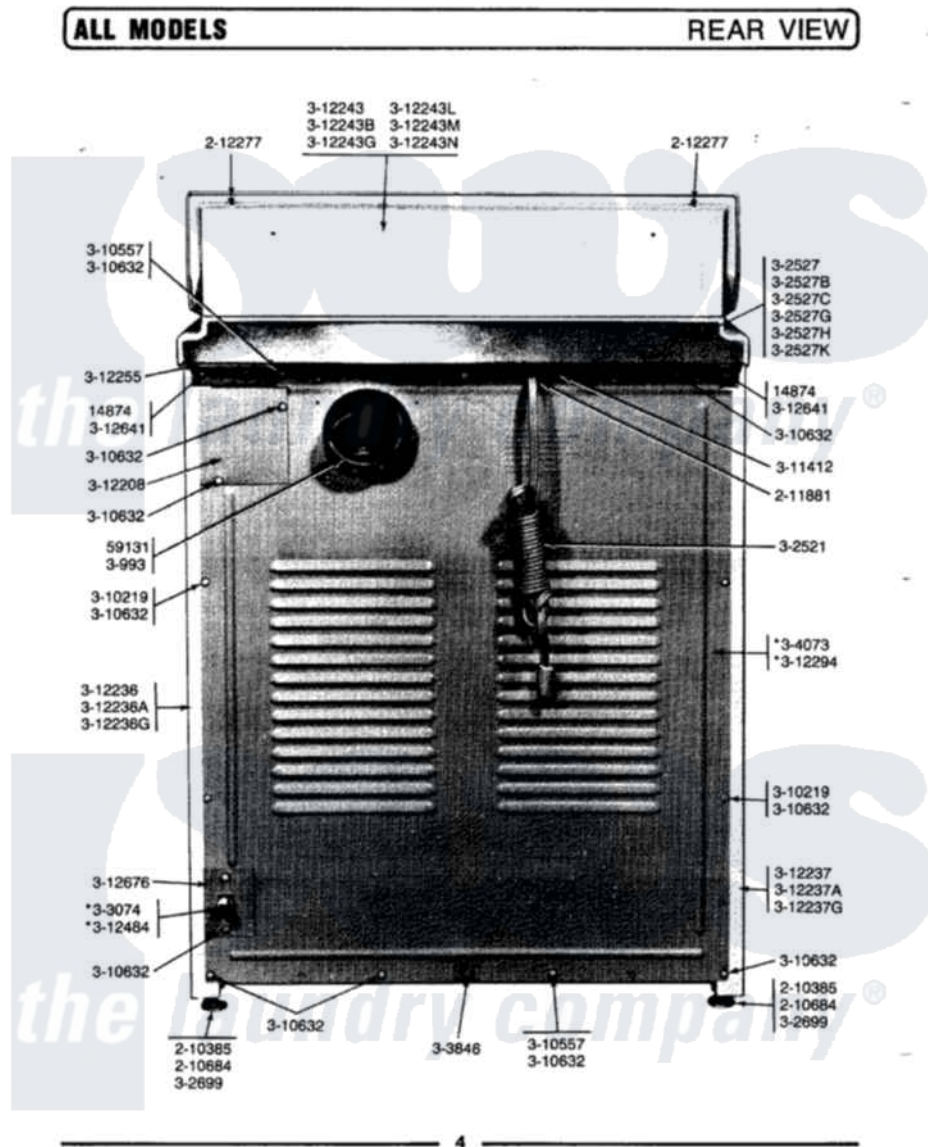

Maytag DE806 08 - REAR VIEW

Maytag Residential Maytag DE806 Dryer Parts Parts Diagram 08 - REAR VIEW
Click on the part number to view part

Item	Original Part Number	Replaced By	Status	Part Description
1	Y059131			Elbow, Venting
2	Y201808			Converter
3	210385			Lock Nut For Adjustable Leg
4	210684			Foot, Adjustable Leg
6	300993	W10311986		Dishrack
7	301548			Clamp, Ground Wire
9	302527		Not Available	TOP COVER-WHITE
10	302527B		Not Available	TOP COVER-DARK COPPERTONE
11	302527C		Not Available	TOP COVER-SHADED COPPERTONE
12	Y311423	489483		Screw 10-32 X 1/2
13	302527H		Not Available	TOP COVER-SHADED GOLD
14	302527K		Not Available	TOP COVER-SHADED AVOCADO
15	Y302699	22003428		Leg, Adjustable
16	303074		Not Available	PIPE AND BRACKET ASSEMBLY