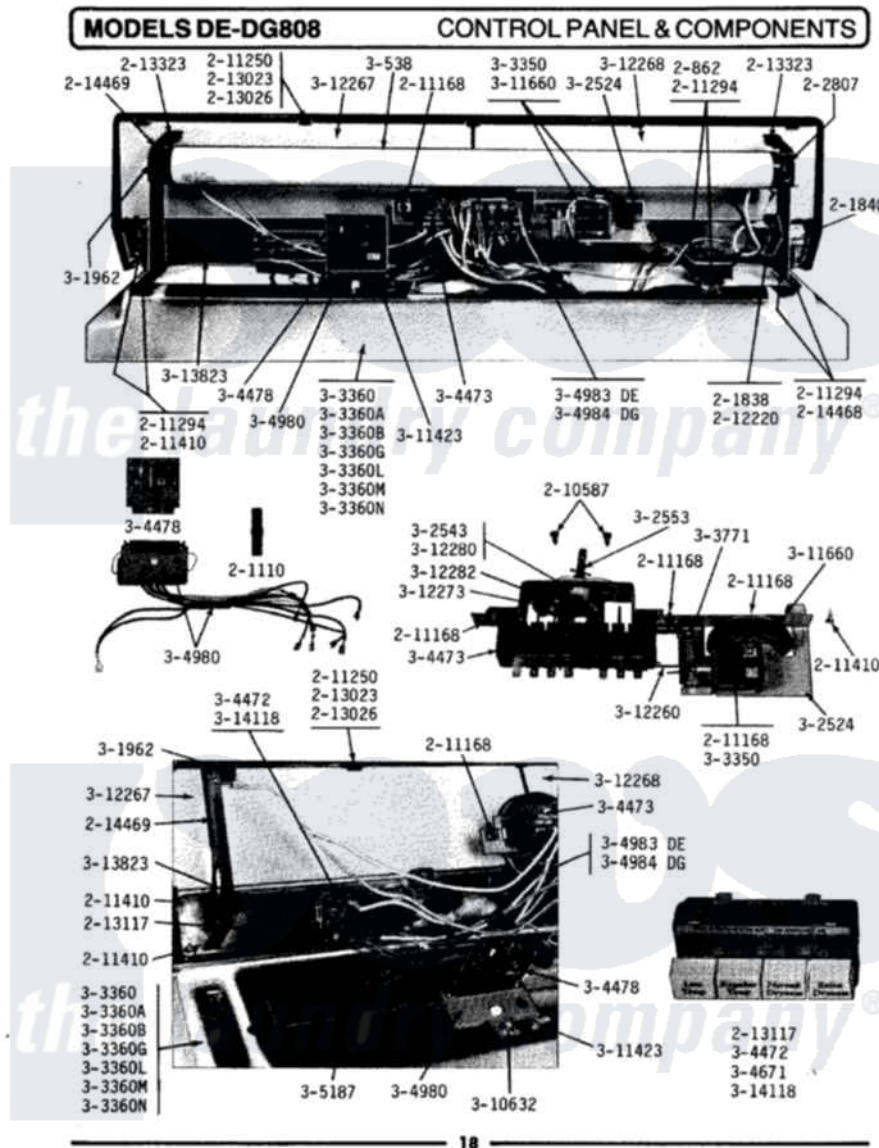

# Maytag DE808 01 - CONTROL PANEL & COMPONENTS

Maytag [Residential Maytag DE808 Dryer Parts](#) Parts Diagram 01 - CONTROL PANEL & COMPONENTS  
 Click on the part number to view part

Item	Original Part Number	Replaced By	Status	Part Description
2	201110		Not Available	WIRE CONNECTOR
3	<a href="#">201838</a>			Starter Socket
4	201840	<a href="#">92790</a>		Starter
5	202807		Not Available	RECEPT FOR FLUORESCENT LAMP
6	210587	<a href="#">W10116760</a>		Screw
7	<a href="#">211065</a>			Spring, Index Wheel
8	211168	<a href="#">W10139210</a>		Screw, 8-18 X 5/16
9	<a href="#">211250</a>			Fastener
10	211294	<a href="#">90767</a>		Screw, 8A X 3/8 HeX Washer Head Tapping
11	<a href="#">211410</a>			Screw, HeX Head No.8 X 3/8 Inch
12	212220	<a href="#">213501</a>		Screw, No.6-20 X 1-1/8 Inch
13	213023		Not Available	RETAINER
14	213026		Not Available	CLIP
15	213077		Not Available	CAP FOR TIMER KNOB