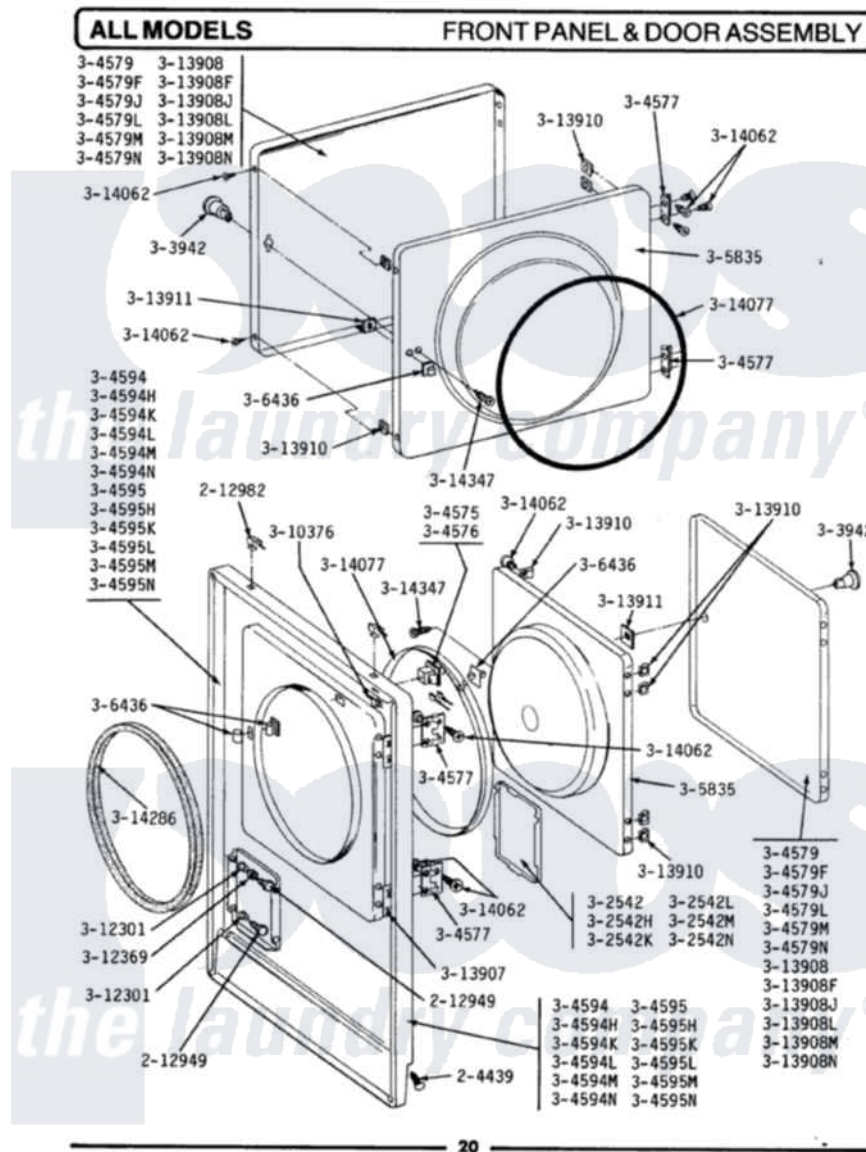

# Maytag DE808 02 - FRONT PANEL & DOOR ASSEMBLY

Maytag Residential Maytag DE808 Dryer Parts Parts Diagram 02 - FRONT PANEL & DOOR ASSEMBLY  
 Click on the part number to view part

Item	Original Part Number	Replaced By	Status	Part Description
1	<a href="#">204439</a>			Screw And Fstner Assembly
3	212982	<a href="#">22001650</a>		Fastener, Spring
10	303942		Not Available	KNOB AND SCREW
12	Y304576	<a href="#">W10169313</a>		Switch-Dor
13	Y304577	<a href="#">33001230</a>		Hinge, Door
14	Y304579			DOOR (WHT)
15	304579F		Not Available	DOOR-LIGHT GOLD
16	304579J		Not Available	DOOR-LIGHT AVOCADO
17	304579L		Not Available	DOOR-ALMOND
18	304579M		Not Available	DOOR-HARVEST WHEAT
19	304579N		Not Available	DOOR-FRESH AVOCADO
26	304595	<a href="#">3369903</a>		Dishrack
27	304595H		Not Available	FRONT PANEL-SHADED GOLD
28	304595K		Not Available	FRONT PANEL-SHADED AVOCADO
29	304595L		Not Available	FRONT PANEL-ALMOND

30	304594M	<a href="#">3369903</a>		Dishrack
31	304594N		Not Available	FRONT PANEL-FRESH AVOCADO
32	305835		Not Available	INNER DOOR WITH KNOB & SCRE
33	<a href="#">306436</a>			Door Latch Kit--W
34	<a href="#">Y310376</a>			Clip, Door Switch Harness
37	Y313340			LABEL, LINT SCREEN INSTRUCTION
38	<a href="#">Y313907</a>			Fastener, Twin
39	Y313908			DOOR PANEL-WHITE
40	313908F		Not Available	DOOR PANEL-LIGHT GOLD
41	313908J		Not Available	DOOR PANEL-LIGHT AVOCADO
42	313908L		Not Available	DOOR PANEL-ALMOND
43	313908M		Not Available	DOOR PANEL-HARVEST WHEAT
44	313908N		Not Available	DOOR PANEL-FRESH AVOCADO
45	<a href="#">Y313910</a>			Clip, Door Liner To Outer Panel
46	<a href="#">Y313911</a>			Door Strike Retainer
47	Y313927			INSTRUCTION LABEL
48	<a href="#">Y314062</a>			Screw, Door Hinge And Panel
49	<a href="#">314077</a>			Door Seal
50	314119		Not Available	GAS IGNITION LABEL
51	<a href="#">314286</a>			Seal For Front Panel
52	314347	<a href="#">400021-1</a>		Screw