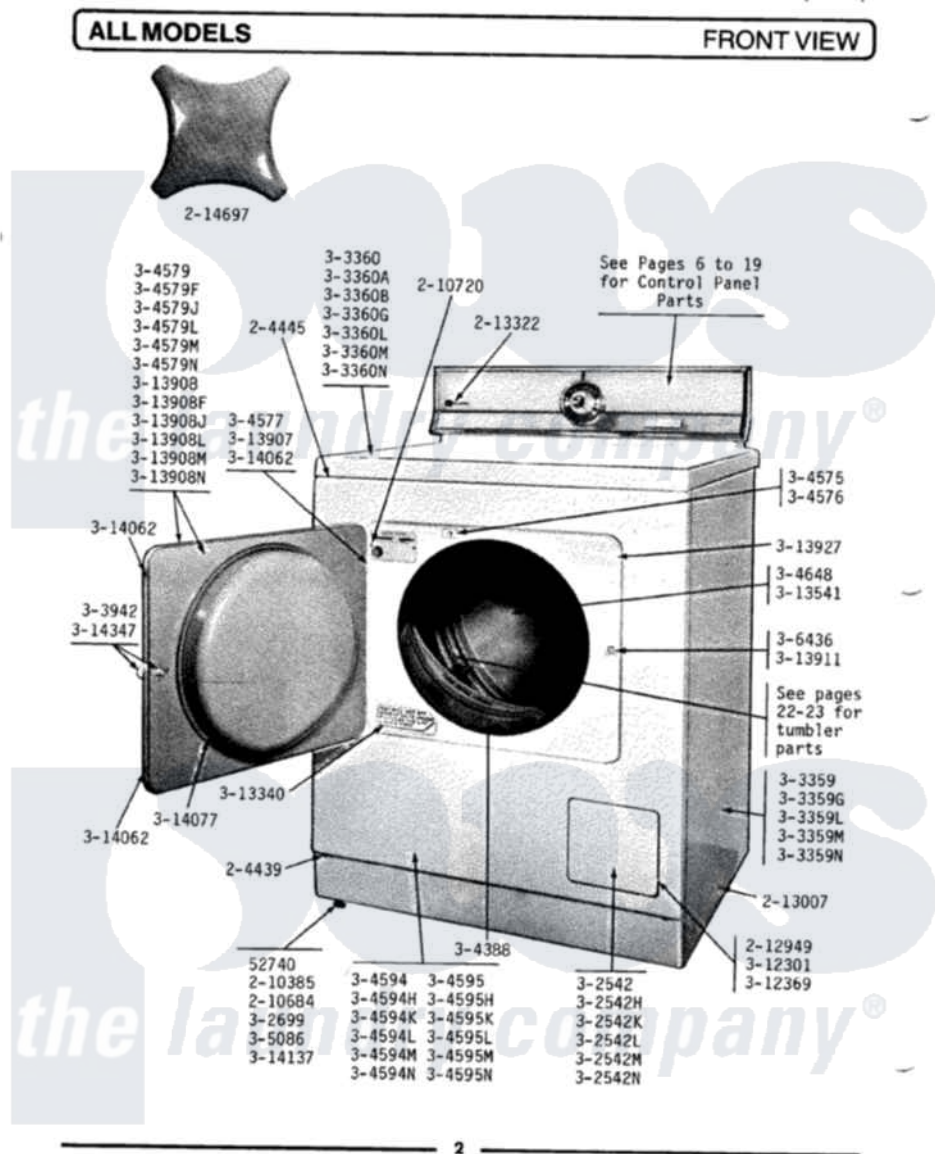

Maytag DE808 03 - FRONT VIEW

Maytag [Residential Maytag DE808 Dryer Parts](#) Parts Diagram 03 - FRONT VIEW
 Click on the part number to view part

Item	Original Part Number	Replaced By	Status	Part Description
1	Y052740	62739		Nut, Lock
2	204439			Screw And Fstner Assembly
3	204445			Screw And Fastener Assembly
4	210385			Lock Nut For Adjustable Leg
5	210684			Foot, Adjustable Leg
6	210720			Rivet, Bearing To Tumbler Frnt
8	213007			Xfor Cabinet See Cabinet, Back
9	213322		Not Available	MAYTAG DECAL
10	214697			Easy-Grip Knob
17	Y302699	22003428		Leg, Adjustable
18	303359		Not Available	CABINET-WHITE
19	303359G		Not Available	CABINET-DARK GOLD
20	303359L		Not Available	CABINET-ALMOND
21	303359M		Not Available	CABINET-HARVEST WHEAT
22	303359N		Not Available	CABINET-FRESH AVOCADO
23	303360		Not Available	TOP COVER-WHITE