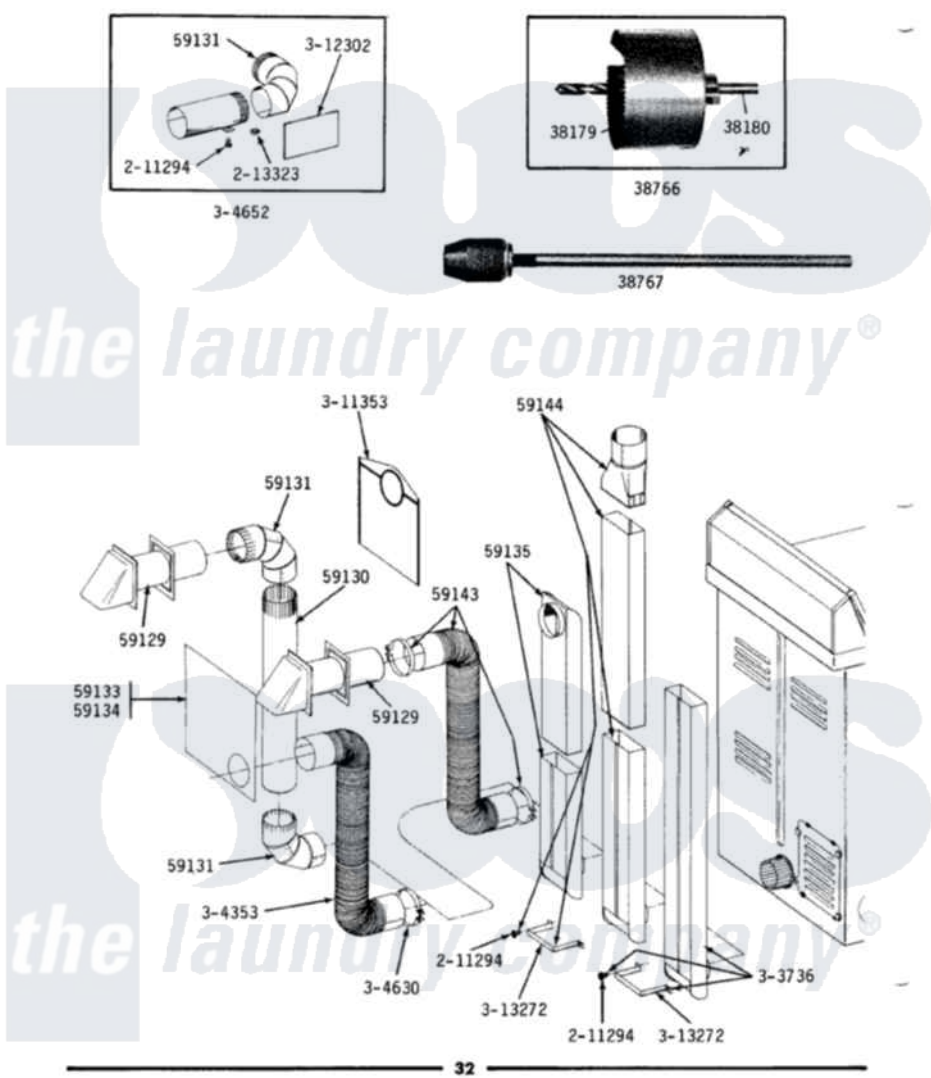

# Maytag DE808 05 - INSTALLATION ACCESSORIES

## ALL MODELS INSTALLATION ACCESSORIES

Maytag Residential Maytag DE808 Dryer Parts Parts Diagram 05 - INSTALLATION ACCESSORIES  
 Click on the part number to view part

Item	Original Part Number	Replaced By	Status	Part Description
1	038179		Not Available	BLADE, SAW
2	038180		Not Available	REPLACEMENT DRILL
3	038766		Not Available	HOLE SAW W/DRILL BIT
4	<a href="#">038767</a>			Extension Chuck, Drill
5	Y059129	<a href="#">4396007RW</a>		Vent Hood
6	<a href="#">Y059130</a>			Pipe, Venting
7	<a href="#">Y059131</a>			Elbow, Venting
8	059133		Not Available	ALUMINUM WINDOW 4X12X18
9	Y059134			PLATE, ALUM. WINDOW (15``X20``)
10	<a href="#">Y059135</a>			Vent Duct Assembly
11	<a href="#">Y059143</a>			Flexible Vent Kit
12	059144		Not Available	RECTANGULAR VENT KIT
13	211294	<a href="#">90767</a>		Screw, 8A X 3/8 HeX Washer Head Tapping
14	<a href="#">213323</a>			Fastener, Exhaust Duct Kit