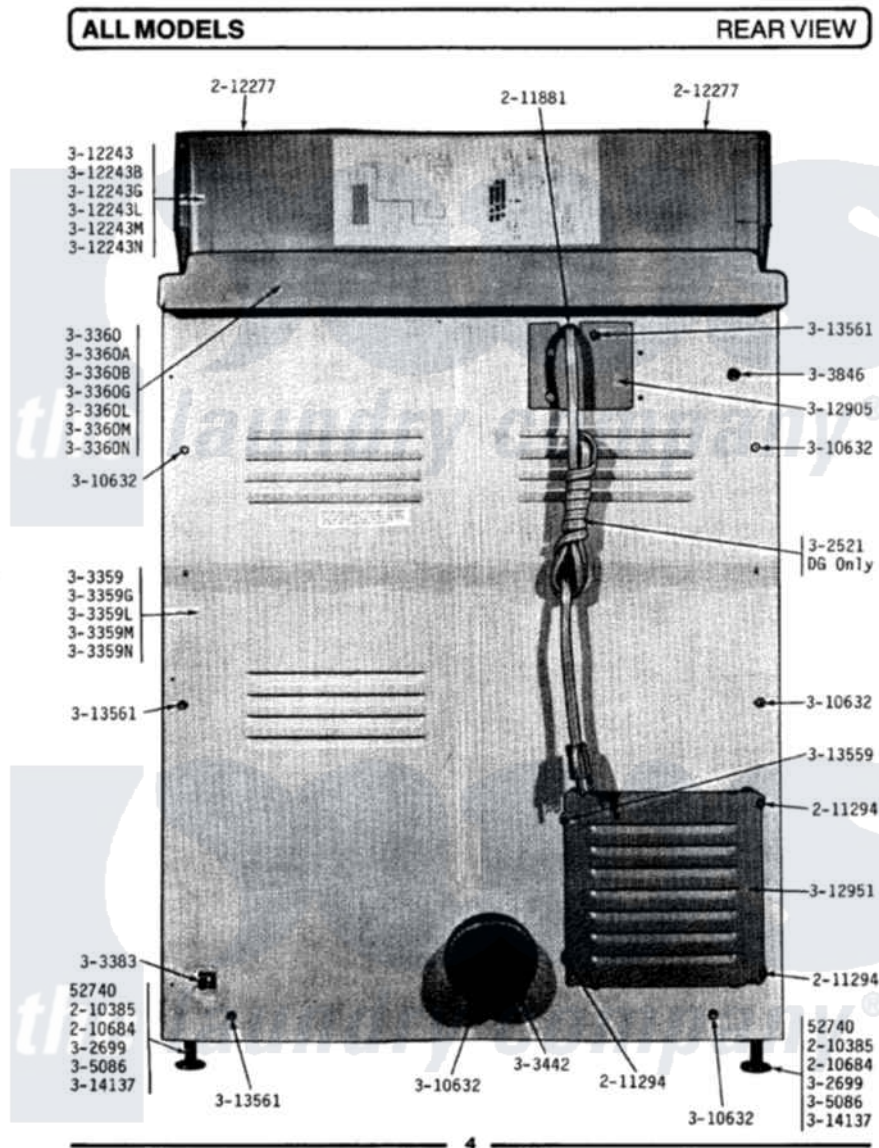

Maytag DE808 08 - REAR VIEW

Maytag Residential Maytag DE808 Dryer Parts Parts Diagram 08 - REAR VIEW
 Click on the part number to view part

Item	Original Part Number	Replaced By	Status	Part Description
1	Y052740	62739		Nut, Lock
2	Y201808			Converter
3	210385			Lock Nut For Adjustable Leg
4	210684			Foot, Adjustable Leg
5	211294	90767		Screw, 8A X 3/8 HeX Washer Head Tapping
7	212277			Screw, No.8 X 1/2 Inch
8	301548			Clamp, Ground Wire
10	Y302699	22003428		Leg, Adjustable
11	303359		Not Available	CABINET-WHITE
12	303359G		Not Available	CABINET-DARK GOLD
13	303359L		Not Available	CABINET-ALMOND
14	303359M		Not Available	CABINET-HARVEST WHEAT
15	303359N		Not Available	CABINET-FRESH AVOCADO
16	303360		Not Available	TOP COVER-WHITE
17	303360A		Not Available	TOP COVER-DARK AVOCADO

18	303360B		Not Available	TOP COVER-DARK COPPERTONE
19	303360G		Not Available	TOP COVER-DARK GOLD
20	303360L		Not Available	TOP COVER-ALMOND
21	303360M		Not Available	TOP COVER-HARVEST WHEAT
22	303360N		Not Available	TOP COVER-FRESH AVOCADO
23	Y303383	33001735		Pipe And Bracket Assembly Series 18 Not Needed Use Vavle
24	Y303442			EXHAUST DUCT ASSEMBLY
25	303846	22003781		Screw, Ground Strap
26	Y305086			Adjustable Leg And Nut
27	Y310632	1163839		Screw
28	311155			Ground Wire And Clamp
29	Y311270			Washer, Terminal Block
30	Y311423	489483		Screw 10-32 X 1/2
31	311484	112432		Nut
32	Y312184			Strap, Grounding
33	Y312209	W10001200		Screw
34	312243		Not Available	CONTROL COVER-WHITE
35	312243B		Not Available	CONTROL COVER-DK COPPERTONE
36	312243G		Not Available	CONTROL COVER-DARK GOLD
37	312243L		Not Available	CONTROL COVER-ALMOND
38	312243M		Not Available	CONTROL COVER-HARVEST WHEAT
39	312243N		Not Available	CONTROL COVER-FRESH AVOCADO
40	Y312904			Bracket, Terminal Block
41	Y312905		Not Available	COVER, TERMINAL
42	Y312951		Not Available	ACCESS COVER, BACK
43	313122			Screw - Baffle To Tumbler
44	Y313561			Screw---NA
45	Y313559			Screw
46	Y314137			Foot, Rubber
47	400008			Block, Terminal