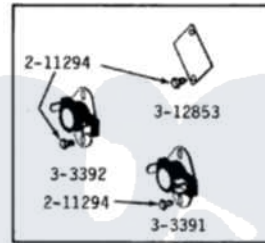

Maytag DE810 07 - MOTOR, BLOWER, BASE FRAME & THERMOSTATS

MODELS DE-DG110-210-410-510-610-710-810

MOTOR, BLOWER, BASE FRAME & THERMOSTATS

MODEL DE-DG110
THERMOSTAT

MODEL DE-DG210
THERMOSTATS

Maytag Residential Maytag DE810 Dryer Parts Diagram 07 - MOTOR, BLOWER, BASE FRAME & THERMOSTATS

Click on the part number to view part

Item	Original Part Number	Replaced By	Status	Part Description
1	Y014874			Screw, Idler Arm And Sleeve
2	Y015825			Clip, Motor To Motor Support
3	Y052740	62739		Nut, Lock
4	Y053241			Set Screw, Motor Pulley
5	211294	90767		Screw, 8A X 3/8 HeX Washer Head Tapping
6	Y303358	W10410999		Motor-Drve
7	Y303361		Not Available	BASE ASSY. (UPPER & LOWER)
8	Y303363	6-3033630		Idler Arm
9	Y303391	33303391		Thermostat, Cycling
10	303392			Thermostat, Cycling
11	Y303394			Cool-Down Thermostat
12	Y303442			EXHAUST DUCT ASSEMBLY
13	Y303705	6-3037050		Pulley- ID
14	Y303836			Blower Wheel Assembly And Clamp