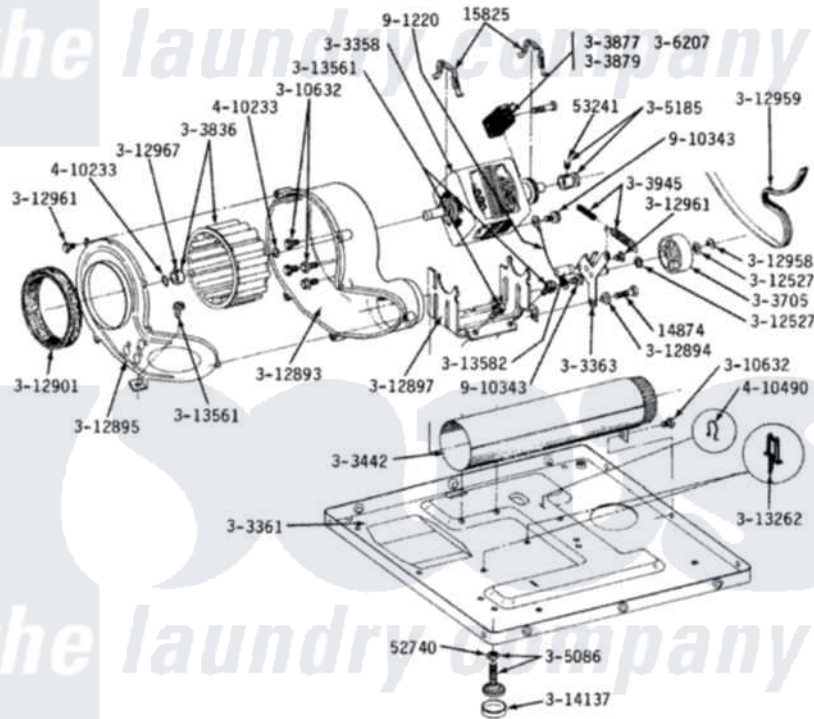

Maytag DE810 07 - MOTOR, BLOWER, BASE FRAME & THERMOSTATS

MODELS DE-DG110-210-410-510-610-710-810

MOTOR, BLOWER, BASE FRAME & THERMOSTATS

MODEL DE-DG110
THERMOSTAT

MODEL DE-DG210
THERMOSTATS

Maytag Residential Maytag DE810 Dryer Parts Diagram 07 - MOTOR, BLOWER, BASE FRAME & THERMOSTATS

Click on the part number to view part

Item	Original Part Number	Replaced By	Status	Part Description
1	Y014874			Screw, Idler Arm And Sleeve
2	Y015825			Clip, Motor To Motor Support
3	Y052740	62739		Nut, Lock
4	Y053241			Set Screw, Motor Pulley
5	211294	90767		Screw, 8A X 3/8 HeX Washer Head Tapping
6	Y303358	W10410999		Motor-Drve
7	Y303361		Not Available	BASE ASSY. (UPPER & LOWER)
8	Y303363	6-3033630		Idler Arm
9	Y303391	33303391		Thermostat, Cycling
10	303392			Thermostat, Cycling
11	Y303394			Cool-Down Thermostat
12	Y303442			EXHAUST DUCT ASSEMBLY
13	Y303705	6-3037050		Pulley- ID
14	Y303836			Blower Wheel Assembly And Clamp