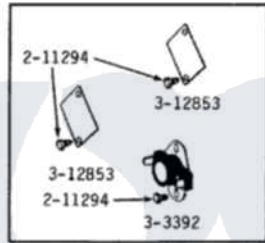

Maytag DE810 07 - MOTOR, BLOWER, BASE FRAME & THERMOSTATS

MODELS DE-DG110-210-410-510-610-710-810

MOTOR, BLOWER, BASE FRAME & THERMOSTATS

MODEL DE-DG110
THERMOSTAT

MODEL DE-DG210
THERMOSTATS

Maytag Residential Maytag DE810 Dryer Parts Diagram 07 - MOTOR, BLOWER, BASE FRAME & THERMOSTATS

Click on the part number to view part

Item	Original Part Number	Replaced By	Status	Part Description
1	Y014874			Screw, Idler Arm And Sleeve
2	Y015825			Clip, Motor To Motor Support
3	Y052740	62739		Nut, Lock
4	Y053241			Set Screw, Motor Pulley
5	211294	90767		Screw, 8A X 3/8 HeX Washer Head Tapping
6	Y303358	W10410999		Motor-Drve
7	Y303361		Not Available	BASE ASSY. (UPPER & LOWER)
8	Y303363	6-3033630		Idler Arm
9	Y303391	33303391		Thermostat, Cycling
10	303392			Thermostat, Cycling
11	Y303394			Cool-Down Thermostat
12	Y303442			EXHAUST DUCT ASSEMBLY
13	Y303705	6-3037050		Pulley- ID
14	Y303836			Blower Wheel Assembly And Clamp