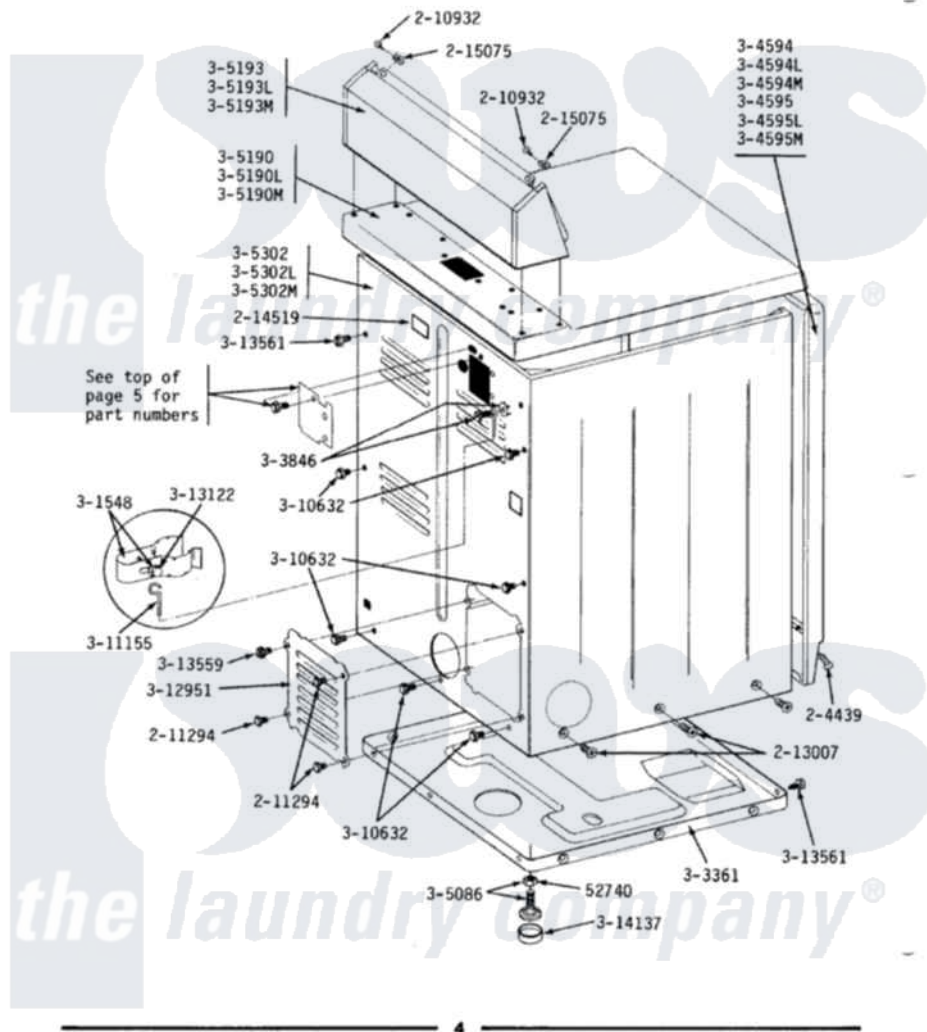

Maytag DE810 08 - REAR VIEW

MODELS DE-DG110-210-410-510-610-710-810 REAR VIEW

Maytag [Residential Maytag DE810 Dryer Parts](#) Parts Diagram 08 - REAR VIEW
 Click on the part number to view part

Item	Original Part Number	Replaced By	Status	Part Description
1	Y052740	62739		Nut, Lock
2	Y201808			Converter
3	204439			Screw And Fstner Assembly
4	210932			Screw, No.8 X 9/16 Ctsk Note: Screw, Inlet Duct
5	211294	90767		Screw, 8A X 3/8 HeX Washer Head Tapping
6	211881			Grommet, Cord Part Not Used- Gas Models Only
7	213007			Xfor Cabinet See Cabinet, Back
8	214519			LABEL, ELECTRICAL INSTR. PART NOT USED-GAS MODELS ONLY
9	215075			Fastener, Control Panel To Console
10	301548			Clamp, Ground Wire
11	302521		Not Available	CORD, POWER PART NOT USED-GAS MODELS ONLY

12	Y303361		Not Available	BASE ASSY. (UPPER & LOWER)
13	303846	22003781		Screw, Ground Strap
14	304594			Front Panel-White
15	304594L		Not Available	FRONT PANEL-ALMOND
16	304594M	3369903		Dishrack
17	304595	3369903		Dishrack
20	Y305086			Adjustable Leg And Nut
21	Y305190	307104		Top Cover Assembly
24	Y305193			Console
27	305302		Not Available	CABINET-WHITE
30	Y310632	1163839		Screw
"	Y310632	1163839		Screw
31	311155			Ground Wire And Clamp
32	Y311270			Washer, Terminal Block
33	Y311423	489483		Screw 10-32 X 1/2
34	311484	112432		Nut
35	Y312184			Strap, Grounding
36	Y312209	W10001200		Screw
37	Y312904			Bracket, Terminal Block
38	Y312905		Not Available	COVER, TERMINAL
39	Y312951		Not Available	ACCESS COVER, BACK
40	313122			Screw - Baffle To Tumbler
41	Y313559			Screw
42	Y313561			Screw---NA
"	Y313561			Screw---NA
43	Y314137			Foot, Rubber
44	400008			Block, Terminal