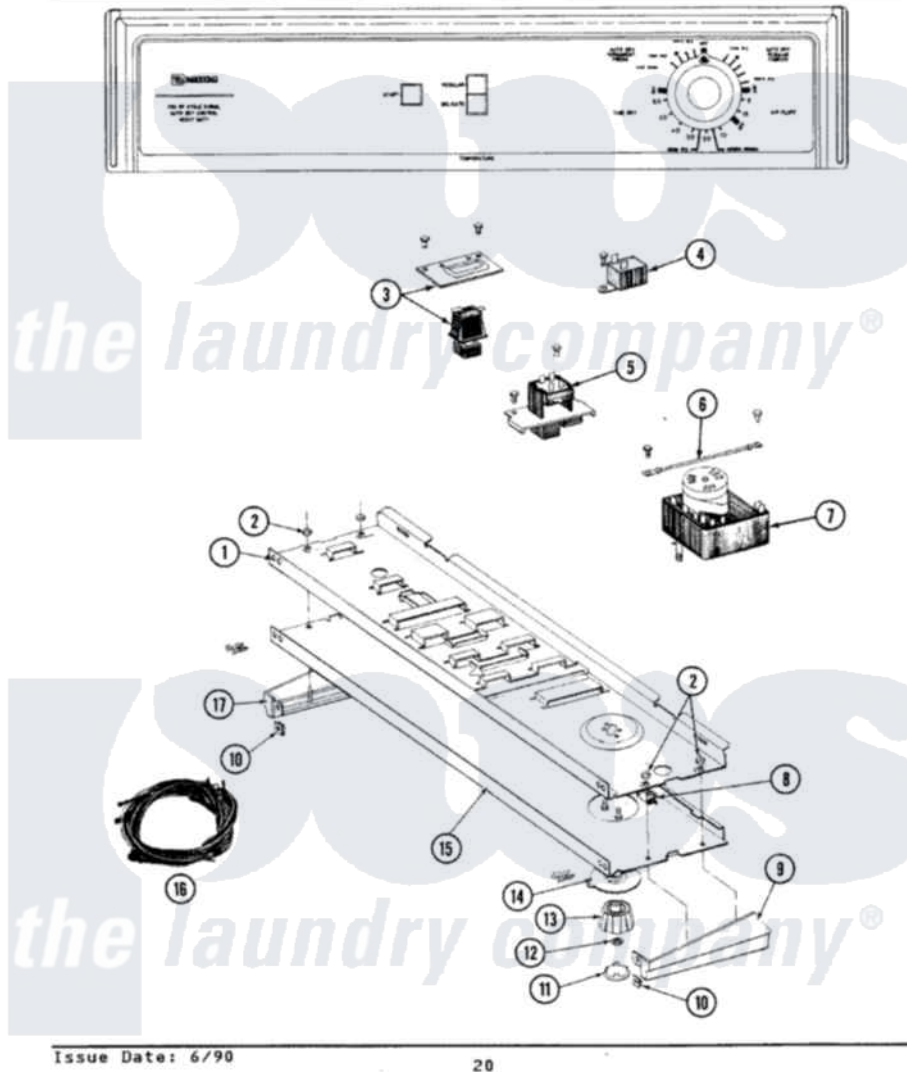

# Maytag DE8300 01 - CONTROL PANEL

SECTION: CONTROL PANEL  
MODEL: DE-DG8300

Issue Date: 6/90

20

Maytag [Residential Maytag DE8300 Dryer Parts](#) Parts Diagram 01 - CONTROL PANEL  
Click on the part number to view part

Item	Original Part Number	Replaced By	Status	Part Description
1	<a href="#">314184</a>			Back Up Plate
2	<a href="#">214872</a>			Palnut, End Cap Note: Nut, Lamp Holder
3	211168	<a href="#">W10139210</a>		Screw, 8-18 X 5/16
"	<a href="#">307305</a>			Switch Push To Start
4	211168	<a href="#">W10139210</a>		Screw, 8-18 X 5/16
"	305205	<a href="#">694419</a>		Mini-Buzzer
5	<a href="#">207365</a>			2 Button Switch
"	211168	<a href="#">W10139210</a>		Screw, 8-18 X 5/16
6	211294	<a href="#">90767</a>		Screw, 8A X 3/8 HeX Washer Head Tapping
"	<a href="#">204807</a>			Ground Wire, Supp. Plte To Top Cover
7	<a href="#">305448</a>			Timer
"	910708	<a href="#">488234</a>		Screw 8-32 X 1/4
8	<a href="#">214897</a>			Pad, Control Panel
9	<a href="#">210932</a>			Screw, No.8 X 9/16 Ctsk Note: Screw, Inlet Duct

"	207216	Not Available	END CAP RH
10	<a href="#">214894</a>		Fastener, End Cap
11	215821	Not Available	CAP, KNOB
12	<a href="#">312273</a>		Nut, Control Knob
13	<a href="#">315041</a>		Knob, Timer
14	<a href="#">315042</a>		Dial Skirt
15	307324	Not Available	CONTROL PANEL
"	<a href="#">210932</a>		Screw, No.8 X 9/16 Ctsk Note: Screw, Inlet Duct
16	<a href="#">307272</a>		Wire Harness
17	207215	Not Available	END CAP LH