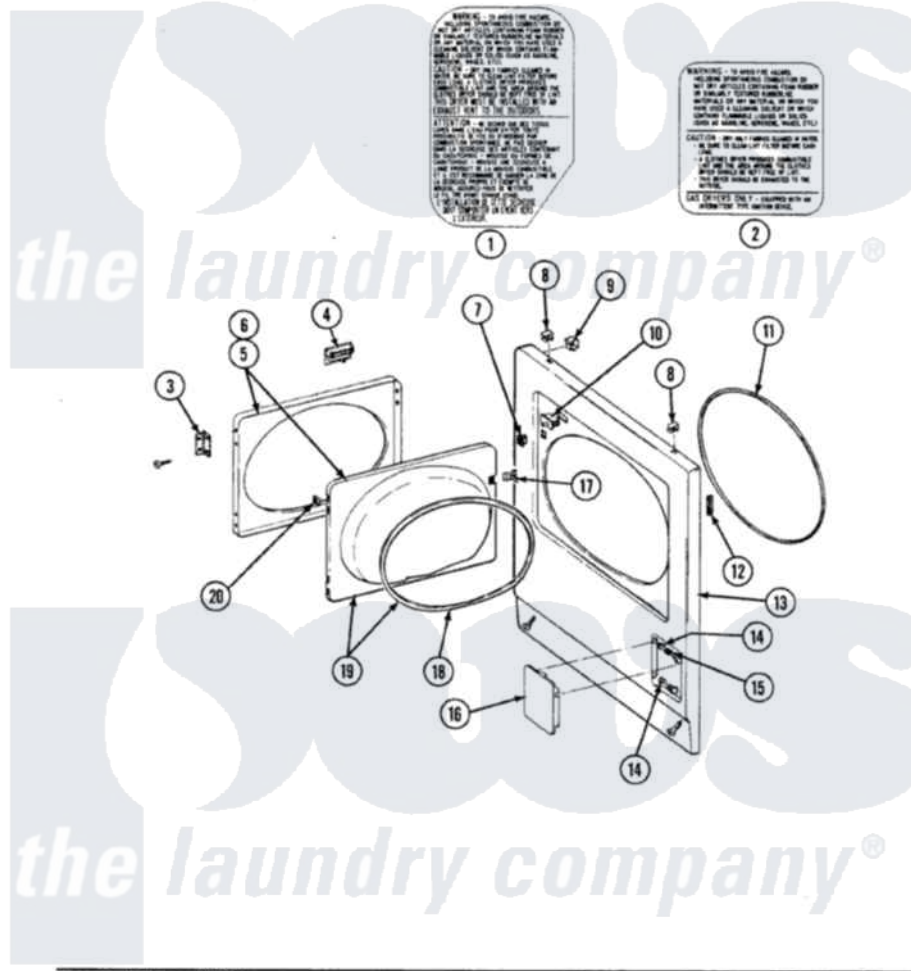

# Maytag DE8300 02 - FRONT PANEL & DOOR ASSEMBLY

SECTION: FRONT PANEL & DOOR ASSEMBLY  
 MODEL: DE-DG MODELS

Issue Date: 8/92

Maytag [Residential Maytag DE8300 Dryer Parts](#) Parts Diagram 02 - FRONT PANEL & DOOR ASSEMBLY  
 Click on the part number to view part

Item	Original Part Number	Replaced By	Status	Part Description
1	314942			INSTRUCTION LABEL
2	314941		Not Available	LABEL, INSTRUCTION
3	<a href="#">Y314062</a>			Screw, Door Hinge And Panel
"	307099	<a href="#">33001230</a>		Hinge, Door
4	<a href="#">314946</a>			Handle White
5	Y307111		Not Available	DOOR ASSY. COMPLETE (WHT)
6	<a href="#">314966</a>			Panel, Outer
7	<a href="#">306436</a>			Door Latch Kit-W
8	212982	<a href="#">22001650</a>		Fastener, Spring
9	<a href="#">Y310376</a>			Clip, Door Switch Harness
10	Y305753	<a href="#">W10169313</a>		Switch-Dor
11	<a href="#">314937</a>			Seal, Front Panel
12	<a href="#">Y313907</a>			Fastener, Twin
13	<a href="#">308000</a>			Panel, Front
17	314936	<a href="#">33001305</a>		Strike, Door
"	314944	<a href="#">33001305</a>		Strike, Door

18	314935	<a href="#">33001192</a>	Seal, Door
19	307098	Not Available	DOOR, INNER (W/SEAL)
20	<a href="#">Y313910</a>		Clip, Door Liner To Outer Panel