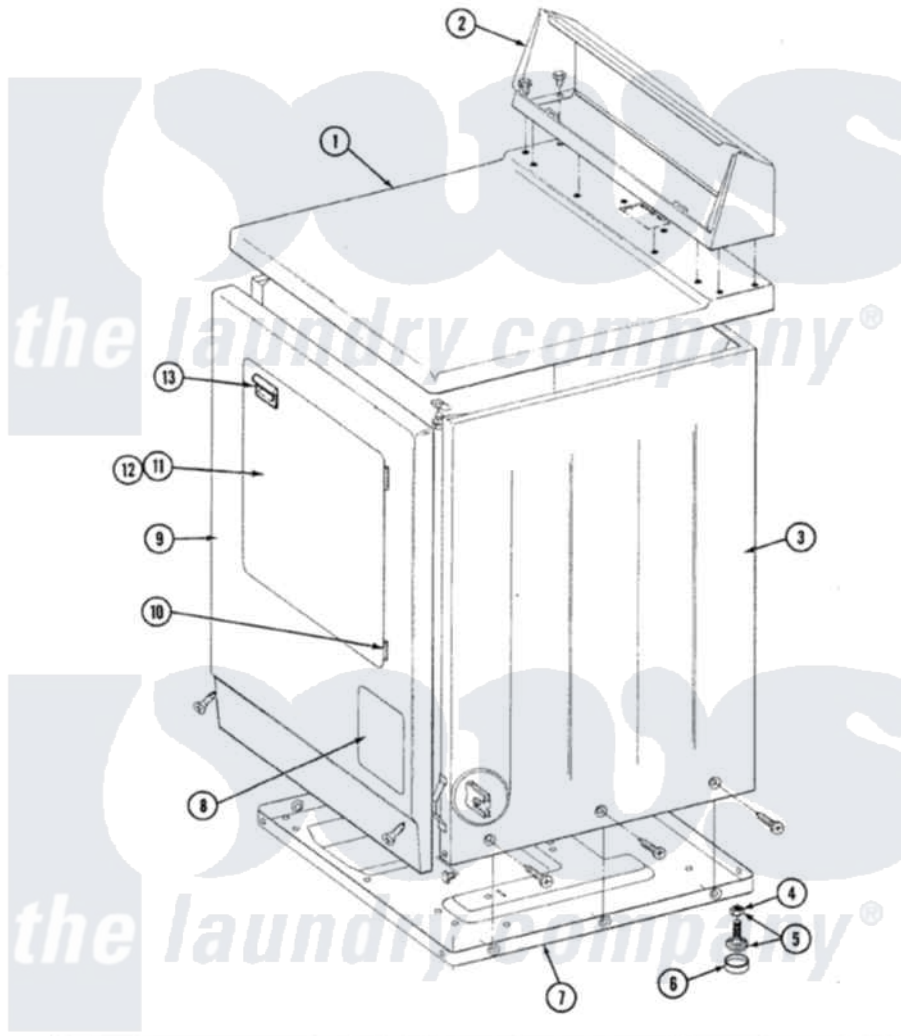

Maytag DE8300 03 - FRONT VIEW

SECTION: FRONT VIEW
MODEL: DE-D6 MODELS

Issue Date: 6/90

56

Maytag Residential Maytag DE8300 Dryer Parts Parts Diagram 03 - FRONT VIEW
Click on the part number to view part

Item	Original Part Number	Replaced By	Status	Part Description
1	307104			Top Cover Assembly
"	204445			Screw And Fastener Assembly
2	Y313559			Screw
"	Y305193			Console
3	307124			Cabinet
"	Y310632	1163839		Screw
4	Y052740	62739		Nut, Lock
5	Y305086			Adjustable Leg And Nut
6	Y314137			Foot, Rubber
7	Y303361		Not Available	BASE ASSY. (UPPER & LOWER)
9	308000			Panel, Front
10	307099	33001230		Hinge, Door
11	Y307111		Not Available	DOOR ASSY. COMPLETE (WHT)
12	314966			Panel, Outer
13	314946			Handle White