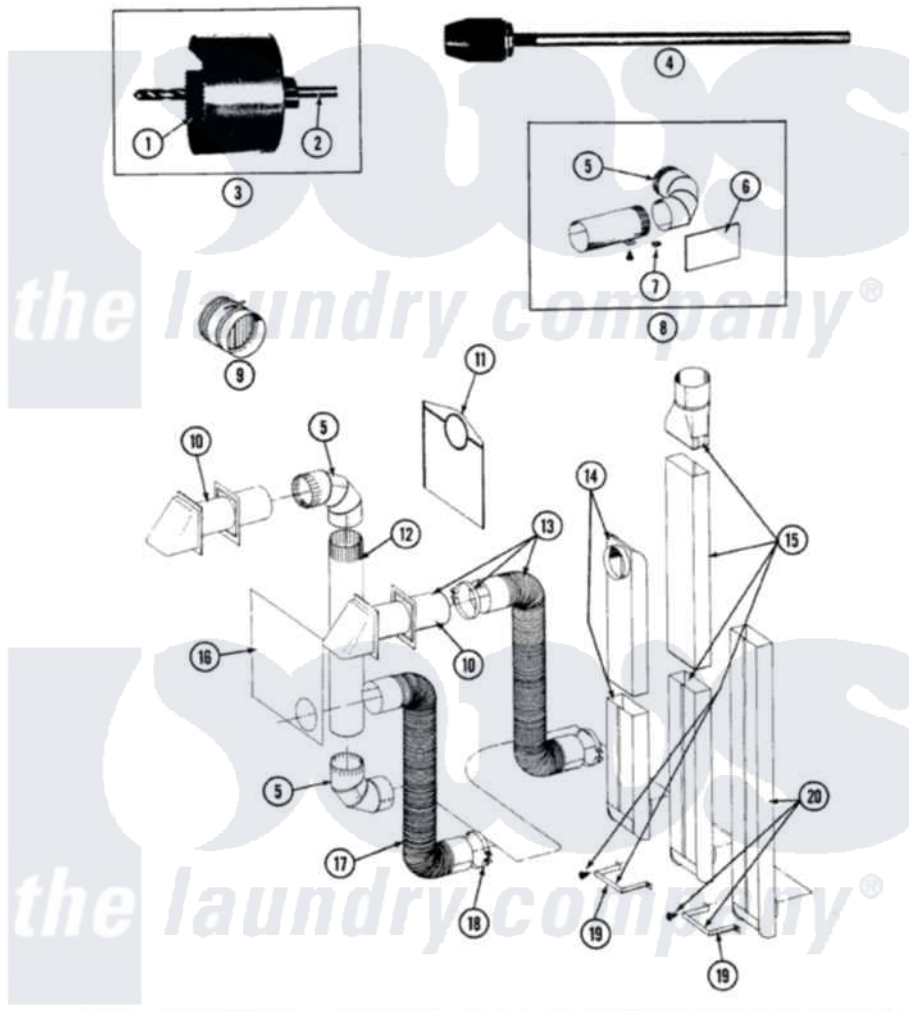

Maytag DE8300 06 - INSTALLATION ACCESSORIES

SECTION: INSTALLATION ACCESSORIES
 MODEL: ALL MODELS

Issue Date: 6/90

54

Maytag [Residential Maytag DE8300 Dryer Parts](#) Parts Diagram 06 - INSTALLATION ACCESSORIES
 Click on the part number to view part

Item	Original Part Number	Replaced By	Status	Part Description
1	038179		Not Available	BLADE, SAW
2	038180		Not Available	REPLACEMENT DRILL
3	038766		Not Available	HOLE SAW W/DRILL BIT
4	038767			Extension Chuck, Drill
5	Y059131			Elbow, Venting
6	312302			Insulation, Exhaust Duct Kit
7	213323			Fastener, Exhaust Duct Kit
8	Y304652			Exhaust Duct Kit
"	211294	90767		Screw, 8A X 3/8 HeX Washer Head Tapping
9	059146		Not Available	DAMPER, BACK DRAFT
10	Y059129	4396007RW		Vent Hood
11	311353		Not Available	BAG, LINT (DACRON)
12	Y059130			Pipe, Venting
13	Y059143			Flexible Vent Kit
14	Y059135			Vent Duct Assembly
15	059144		Not Available	RECTANGULAR VENT KIT

16	Y059134		PLATE, ALUM. WINDOW (15``X20``)
17	Y304353	4396010RP	6ft Scvent
18	Y304630		Clamp, Flexible Duct
19	313272		Bracket, Exhaust Deflector
"	211294	90767	Screw, 8A X 3/8 HeX Washer Head Tapping
20	303736	Not Available	EXHAUST DEFLECTOR KIT