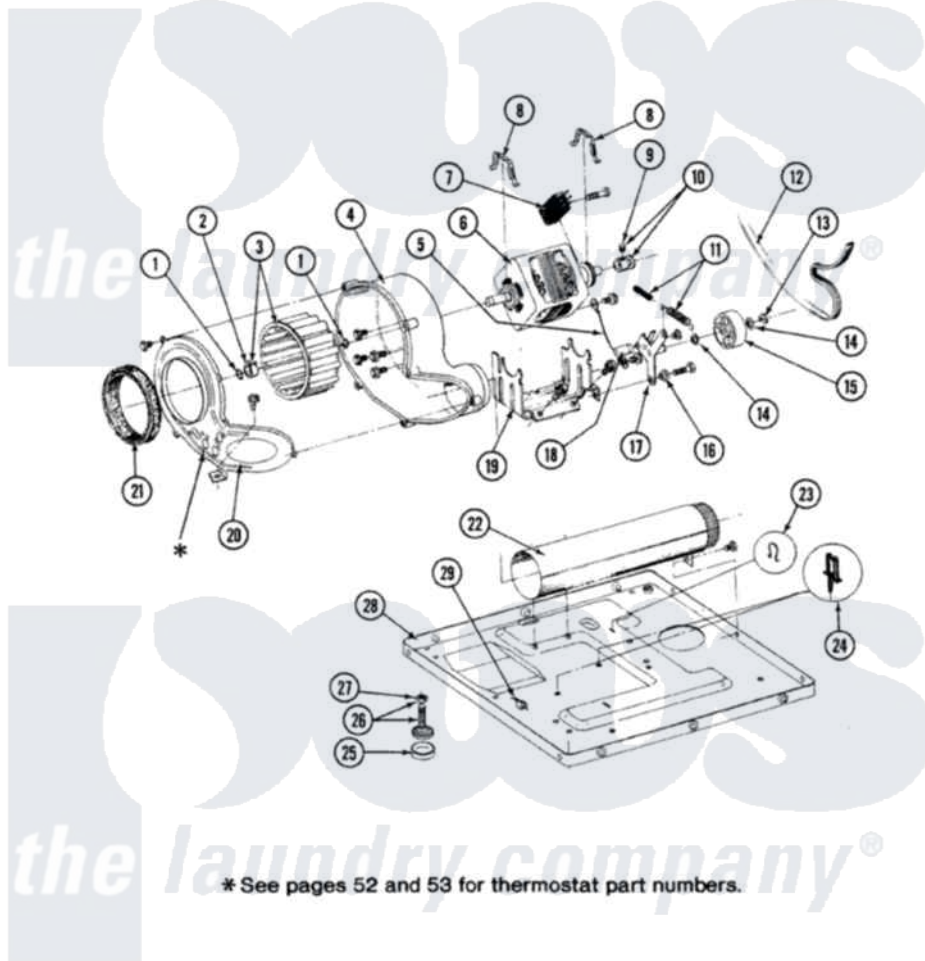

Maytag DE8300 08 - MOTOR, BLOWER, BASE FRAME & THERMOSTATS

SECTION: MOTOR, BLOWER, BASE FRAME & THERMOSTATS
 MODEL: DG-DE MODELS

Issue Date: 6/90

50

Maytag Residential Maytag DE8300 Dryer Parts Parts Diagram 08 - MOTOR, BLOWER, BASE FRAME & THERMOSTATS

[Click on the part number to view part](#)

Item	Original Part Number	Replaced By	Status	Part Description
1	410233	9703438		Ring-Retrn
2	312967			Clamp, Blower Housing
3	Y303836			Blower Wheel Assembly And Clamp
4	Y310632	1163839		Screw
"	Y312893			Housing, Blower
5	901220			Ground Wire
"	211294	90767		Screw, 8A X 3/8 HeX Washer Head Tapping
"	910343	488234		Screw 8-32 X 1/4
6	Y303358	W10410999		Motor-Drve
7	306207		Not Available	(PROD. No.303358-8 & No.303358-9)
"	Y303877		Not Available	SWITCH, MOTOR EXTERNAL START No.303358-2, No.303358-4, 303358-7
"	Y303879			Switch, Motor External Start
8	Y015825			Clip, Motor To Motor Support

9	Y053241		Set Screw, Motor Pulley
10	Y305185	6-3051850	Pulley- MO
11	Y303945		IDLER SPRING ASSY. W/PLUG
12	Y312959		Poly "V" Belt For Tumbler
13	312958	354987	Ring, Retaining
14	Y312527		Washer, Idler Shaft
15	Y303705	6-3037050	Pulley- ID
16	Y312894	315772	Sleeve, Idler Arm
17	Y014874		Screw, Idler Arm And Sleeve
"	Y303363	6-3033630	Idler Arm
"	Y312961	W10116751	Screw
18	Y313582	W10116756	Spacer
19	Y313561		Screw----NA
"	312897	Not Available	SUPPORT, MOTOR
20	314846		Cover, Blower Housing
"	Y313561		Screw----NA
"	Y312961	W10116751	Screw
21	Y312901		Seal, Housing Cover
22	Y303442		EXHAUST DUCT ASSEMBLY
"	Y310632	1163839	Screw
23	410490		Spring, Retainer Wire Harness
24	Y313262	W10116752	Retainer-
25	Y314137		Foot, Rubber
26	Y305086		Adjustable Leg And Nut
27	Y052740	62739	Nut, Lock
28	Y303361	Not Available	BASE ASSY. (UPPER & LOWER)
29	Y310376		Clip, Door Switch Harness