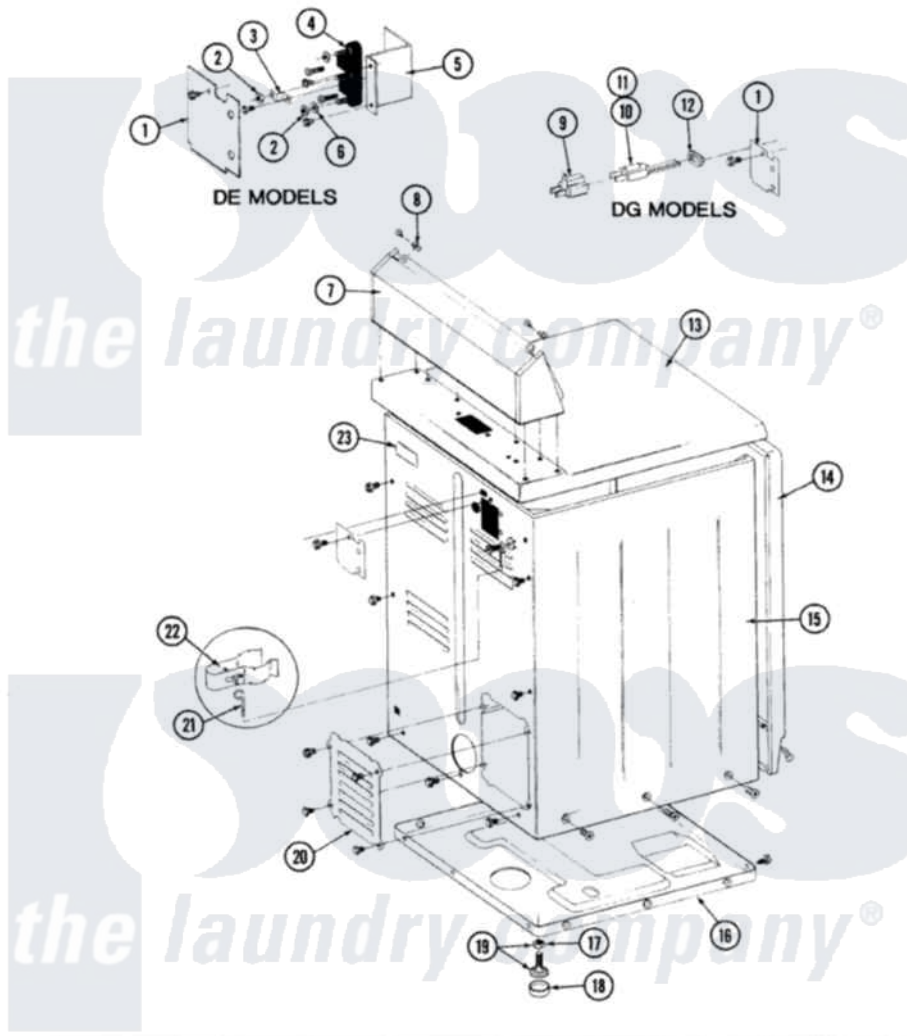

Maytag DE8300 09 - REAR VIEW

SECTION: REAR VIEW
MODEL: DE-DG MODELS

Issue Date: 6/90

38

Maytag [Residential Maytag DE8300 Dryer Parts](#) Parts Diagram 09 - REAR VIEW
Click on the part number to view part

Item	Original Part Number	Replaced By	Status	Part Description
1	Y312905		Not Available	COVER, TERMINAL
"	Y313561			Screw---NA
2	311484	112432		Nut
3	Y311423	489483		Screw 10-32 X 1/2
"	Y312184			Strap, Grounding
4	Y312209	W10001200		Screw
"	400008			Block, Terminal
5	Y312904			Bracket, Terminal Block
"	Y313561			Screw---NA
"	Y310632	1163839		Screw
6	Y311270			Washer, Terminal Block
7	Y305193			Console
8	215075			Fastener, Control Panel To Console
11	305168	33002916		Power Cord, Canadian 240V
13	307104			Top Cover Assembly
14	308000			Panel, Front

15	Y310632	1163839	Screw
"	Y313561		Screw---NA
"	307124		Cabinet
16	Y303361	Not Available	BASE ASSY. (UPPER & LOWER)
17	Y052740	62739	Nut, Lock
18	Y314137		Foot, Rubber
19	Y305086		Adjustable Leg And Nut
20	Y312951	Not Available	ACCESS COVER, BACK
"	211294	90767	Screw, 8A X 3/8 HeX Washer Head Tapping
"	Y313559		Screw