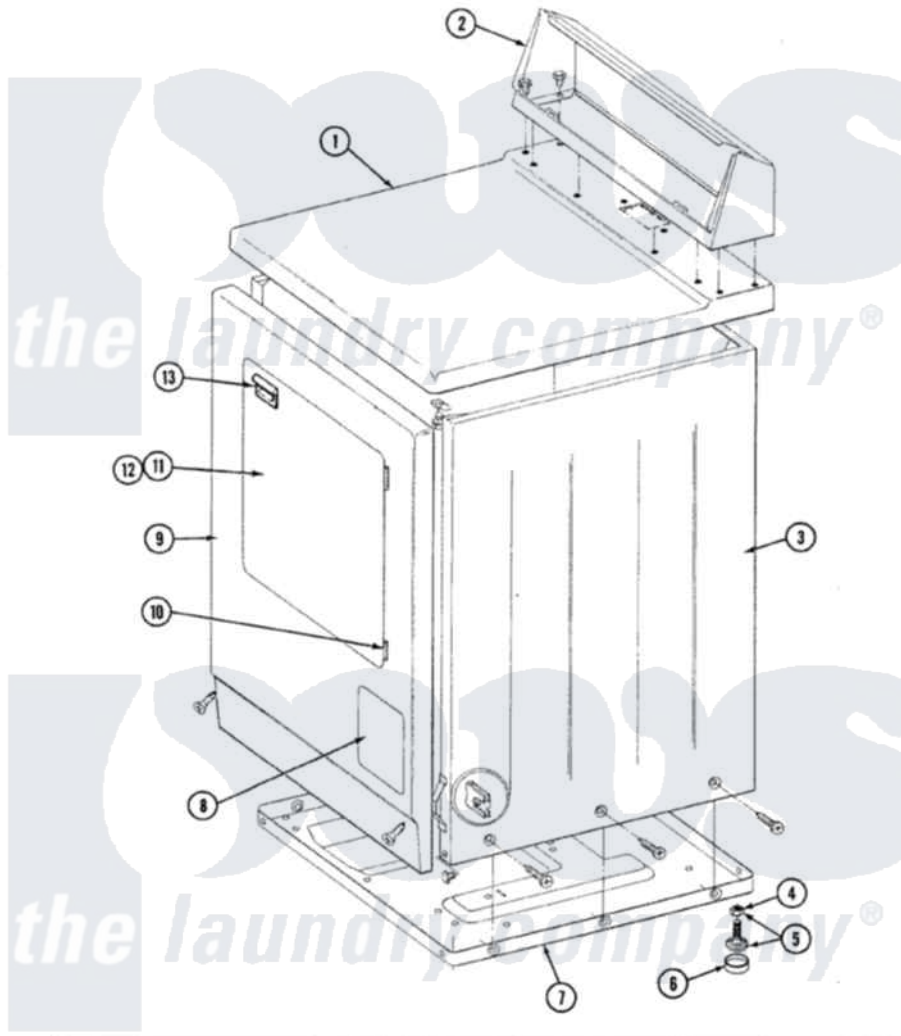

Maytag DE8410 03 - FRONT VIEW

SECTION: FRONT VIEW
MODEL: DE-D6 MODELS

Issue Date: 6/90

56

Maytag Residential Maytag DE8410 Dryer Parts Parts Diagram 03 - FRONT VIEW
Click on the part number to view part

Item	Original Part Number	Replaced By	Status	Part Description
1	307104			Top Cover Assembly
"	204445			Screw And Fastener Assembly
2	Y313559			Screw
"	Y305193			Console
3	307124			Cabinet
"	Y310632	1163839		Screw
4	Y052740	62739		Nut, Lock
5	Y305086			Adjustable Leg And Nut
6	Y314137			Foot, Rubber
7	Y303361		Not Available	BASE ASSY. (UPPER & LOWER)
9	308000			Panel, Front
10	307099	33001230		Hinge, Door
11	Y307111		Not Available	DOOR ASSY. COMPLETE (WHT)
12	314966			Panel, Outer
13	314946			Handle White