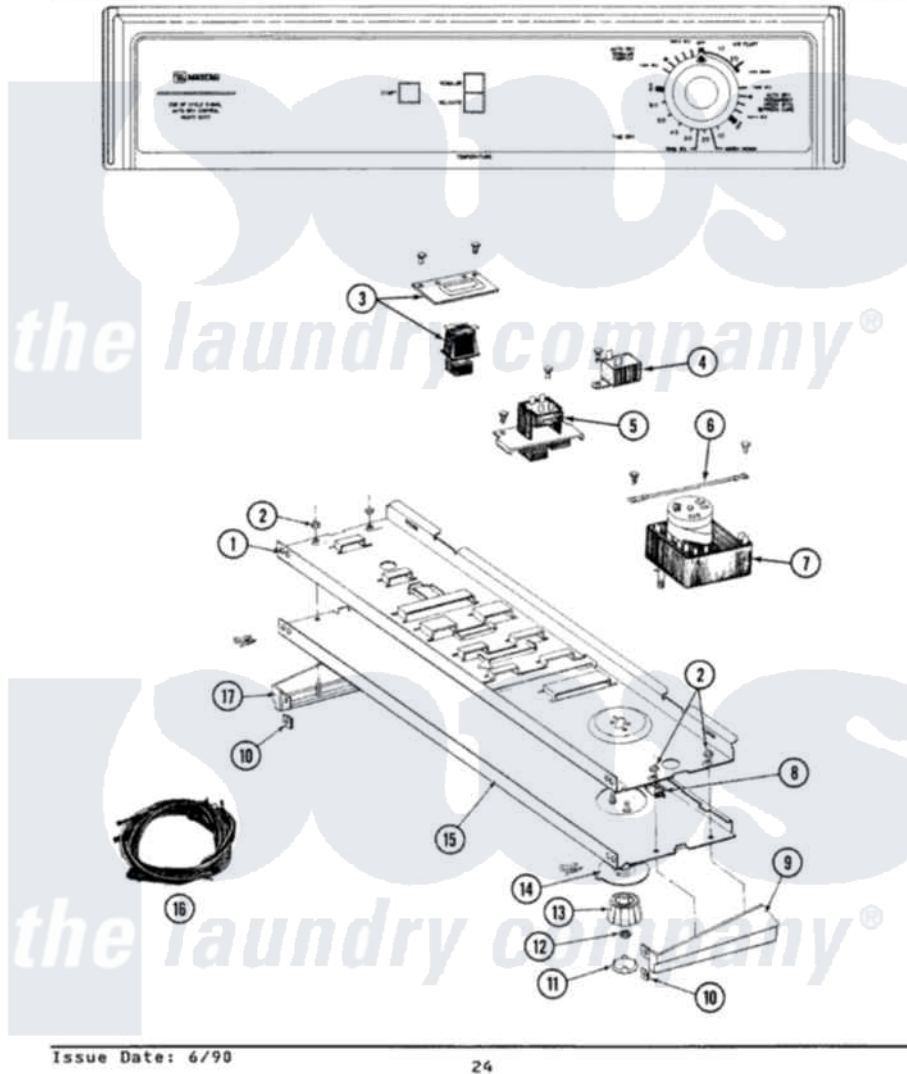

# Maytag DE8420 01 - CONTROL PANEL

SECTION: CONTROL PANEL  
MODEL: DE-DG8420

Issue Date: 6/90

24

Maytag [Residential Maytag DE8420 Dryer Parts](#) Parts Diagram 01 - CONTROL PANEL  
Click on the part number to view part

Item	Original Part Number	Replaced By	Status	Part Description
1	<a href="#">314184</a>			Back Up Plate
2	<a href="#">214872</a>			Palnut, End Cap Note: Nut, Lamp Holder
3	211168	<a href="#">W10139210</a>		Screw, 8-18 X 5/16
"	<a href="#">307305</a>			Switch Push To Start
4	211168	<a href="#">W10139210</a>		Screw, 8-18 X 5/16
"	305205	<a href="#">694419</a>		Mini-Buzzer
5	<a href="#">207365</a>			2 Button Switch
"	211168	<a href="#">W10139210</a>		Screw, 8-18 X 5/16
6	211294	<a href="#">90767</a>		Screw, 8A X 3/8 HeX Washer Head Tapping
"	<a href="#">204807</a>			Ground Wire, Supp. Plite To Top Cover
7	<a href="#">306040</a>			Timer
"	910708	<a href="#">488234</a>		Screw 8-32 X 1/4
8	<a href="#">214897</a>			Pad, Control Panel
9	207216		Not Available	END CAP RH

"	<a href="#">210932</a>		Screw, No.8 X 9/16 Ctsk Note: Screw, Inlet Duct
10	<a href="#">214894</a>		Fastener, End Cap
11	215821	Not Available	CAP, KNOB
12	<a href="#">312273</a>		Nut, Control Knob
13	<a href="#">315041</a>		Knob, Timer
14	<a href="#">315042</a>		Dial Skirt
15	307906	Not Available	CONTROL PANEL
"	<a href="#">210932</a>		Screw, No.8 X 9/16 Ctsk Note: Screw, Inlet Duct
16	<a href="#">307251</a>		Wire Harness
"	<a href="#">307344</a>		Wire Harness
17	207215	Not Available	END CAP LH