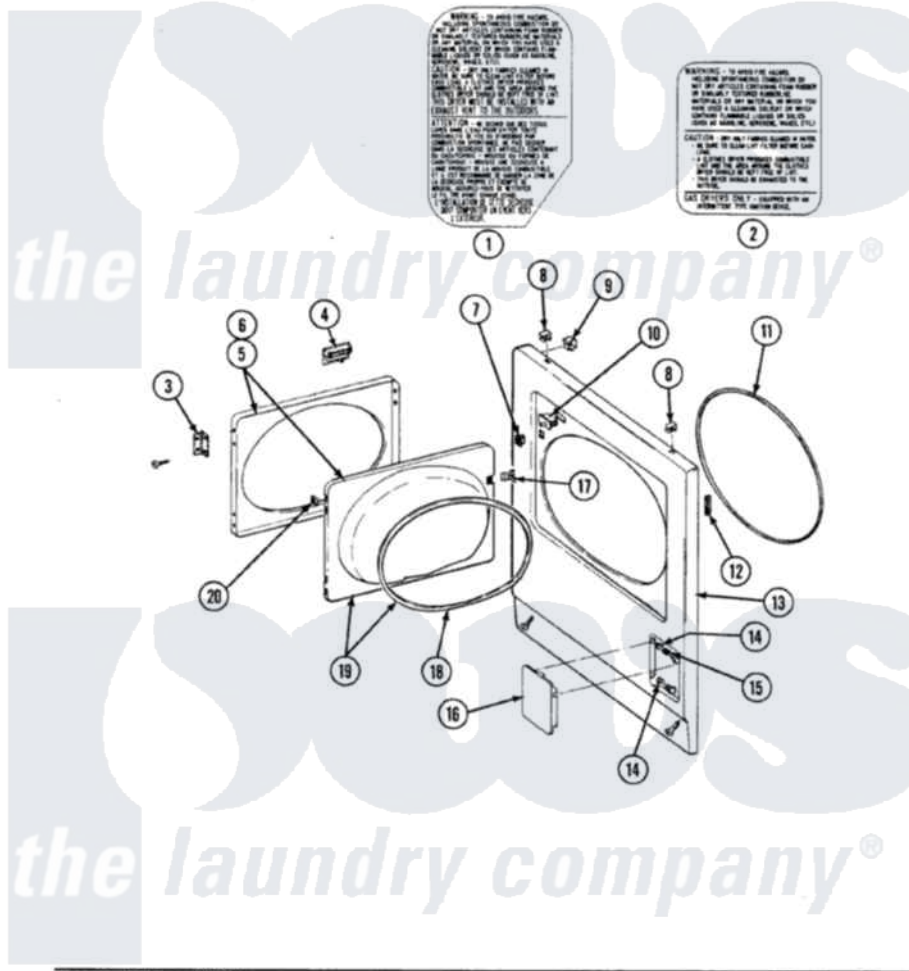

Maytag DE8420 02 - FRONT PANEL & DOOR ASSEMBLY

SECTION: FRONT PANEL & DOOR ASSEMBLY
 MODEL: DE-DG MODELS

Issue Date: 8/92

Maytag [Residential Maytag DE8420 Dryer Parts](#) Parts Diagram 02 - FRONT PANEL & DOOR ASSEMBLY
 Click on the part number to view part

Item	Original Part Number	Replaced By	Status	Part Description
1	314942			INSTRUCTION LABEL
2	314941		Not Available	LABEL, INSTRUCTION
3	Y314062			Screw, Door Hinge And Panel
"	307099	33001230		Hinge, Door
4	314946			Handle White
5	Y307111		Not Available	DOOR ASSY. COMPLETE (WHT)
6	314966			Panel, Outer
7	306436			Door Latch Kit-W
8	212982	22001650		Fastener, Spring
9	Y310376			Clip, Door Switch Harness
10	Y305753	W10169313		Switch-Dor
11	314937			Seal, Front Panel
12	Y313907			Fastener, Twin
13	308000			Panel, Front
17	314936	33001305		Strike, Door
"	314944	33001305		Strike, Door

18	314935	33001192	Seal, Door
19	307098	Not Available	DOOR, INNER (W/SEAL)
20	Y313910		Clip, Door Liner To Outer Panel