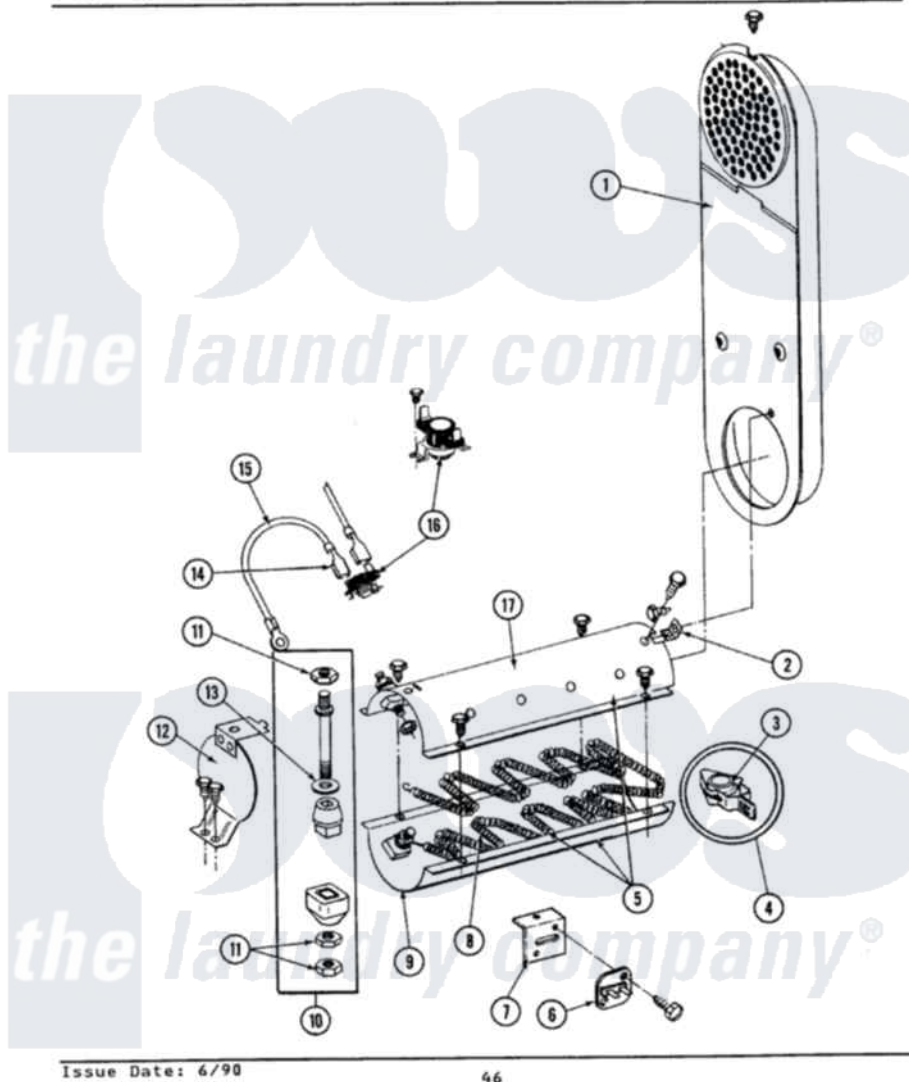

# Maytag DE8420 04 - INLET DUCT & HEATER ASSEMBLY

SECTION: INLET DUCT & HEATER ASSEMBLY  
 MODEL: DE MODELS

Issue Date: 6/90

46

Maytag [Residential Maytag DE8420 Dryer Parts](#) Parts Diagram 04 - INLET DUCT & HEATER ASSEMBLY  
 Click on the part number to view part

Item	Original Part Number	Replaced By	Status	Part Description
1	211294	<a href="#">90767</a>		Screw, 8A X 3/8 HeX Washer Head Tapping
"	307120		Not Available	INLET DUCT ASSY.
2	211294	<a href="#">90767</a>		Screw, 8A X 3/8 HeX Washer Head Tapping
"	<a href="#">Y312890</a>			Retainer, Heater Chamber
3	<a href="#">Y313270</a>			Insulator For Heater Elemen
4	<a href="#">Y303881</a>			Clip And Insulator Assembly
5	211294	<a href="#">90767</a>		Screw, 8A X 3/8 HeX Washer Head Tapping
"	<a href="#">Y303778</a>			Heater Assembly Complete
6	<a href="#">307473</a>			Fuse, Thermal
"	314848	<a href="#">W10116760</a>		Screw
7	315046			MOUNTING BRACKET
"	211294	<a href="#">90767</a>		Screw, 8A X 3/8 HeX Washer Head Tapping
8	<a href="#">Y313538</a>			Heater Element 240 Volt
9	<a href="#">Y313576</a>			Heater Chamber, Bottom

10	<a href="#">Y304596</a>		Terminal Insulator Assembly
11	311484	<a href="#">112432</a>	Nut
12	211294	<a href="#">90767</a>	Screw, 8A X 3/8 HeX Washer Head Tapping
"	304124		Not Available HEATER SHIELD
13	<a href="#">311093</a>		Washer, Terminal Connection
14	<a href="#">210745</a>		Wire Terminal
15	<a href="#">Y304693</a>		Jumper Wire
16	<a href="#">303396</a>		Thermostat, Hi-Limit
"	211294	<a href="#">90767</a>	Screw, 8A X 3/8 HeX Washer Head Tapping
"	<a href="#">303896</a>		Hi-Limit Thermostat-Canada
17	211294	<a href="#">90767</a>	Screw, 8A X 3/8 HeX Washer Head Tapping
"	Y313575		Not Available HEATER CHAMBER, TOP