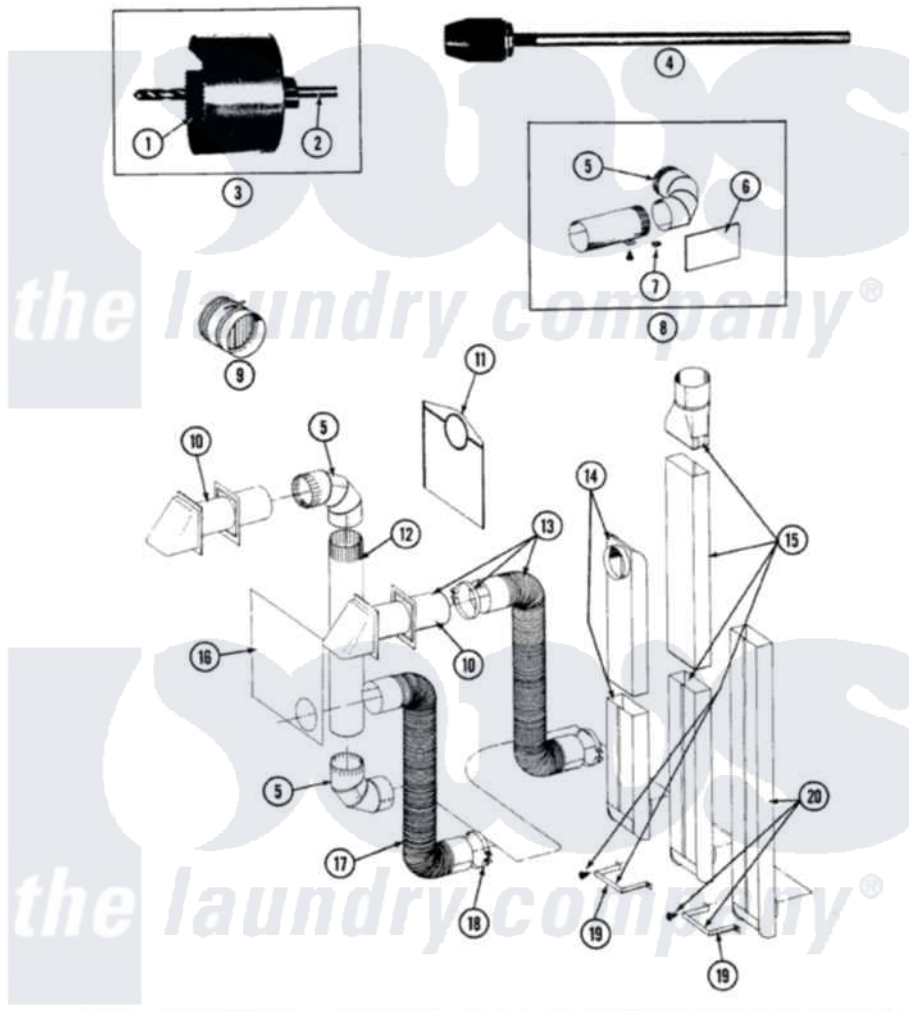

Maytag DE8420 06 - INSTALLATION ACCESSORIES

SECTION: INSTALLATION ACCESSORIES
 MODEL: ALL MODELS

Issue Date: 6/90

54

Maytag [Residential Maytag DE8420 Dryer Parts](#) Parts Diagram 06 - INSTALLATION ACCESSORIES
 Click on the part number to view part

Item	Original Part Number	Replaced By	Status	Part Description
1	038179		Not Available	BLADE, SAW
2	038180		Not Available	REPLACEMENT DRILL
3	038766		Not Available	HOLE SAW W/DRILL BIT
4	038767			Extension Chuck, Drill
5	Y059131			Elbow, Venting
6	312302			Insulation, Exhaust Duct Kit
7	213323			Fastener, Exhaust Duct Kit
8	Y304652			Exhaust Duct Kit
"	211294	90767		Screw, 8A X 3/8 HeX Washer Head Tapping
9	059146		Not Available	DAMPER, BACK DRAFT
10	Y059129	4396007RW		Vent Hood
11	311353		Not Available	BAG, LINT (DACRON)
12	Y059130			Pipe, Venting
13	Y059143			Flexible Vent Kit
14	Y059135			Vent Duct Assembly
15	059144		Not Available	RECTANGULAR VENT KIT

16	Y059134		PLATE, ALUM. WINDOW (15``X20``)
17	Y304353	4396010RP	6ft Scvent
18	Y304630		Clamp, Flexible Duct
19	313272		Bracket, Exhaust Deflector
"	211294	90767	Screw, 8A X 3/8 HeX Washer Head Tapping
20	303736	Not Available	EXHAUST DEFLECTOR KIT