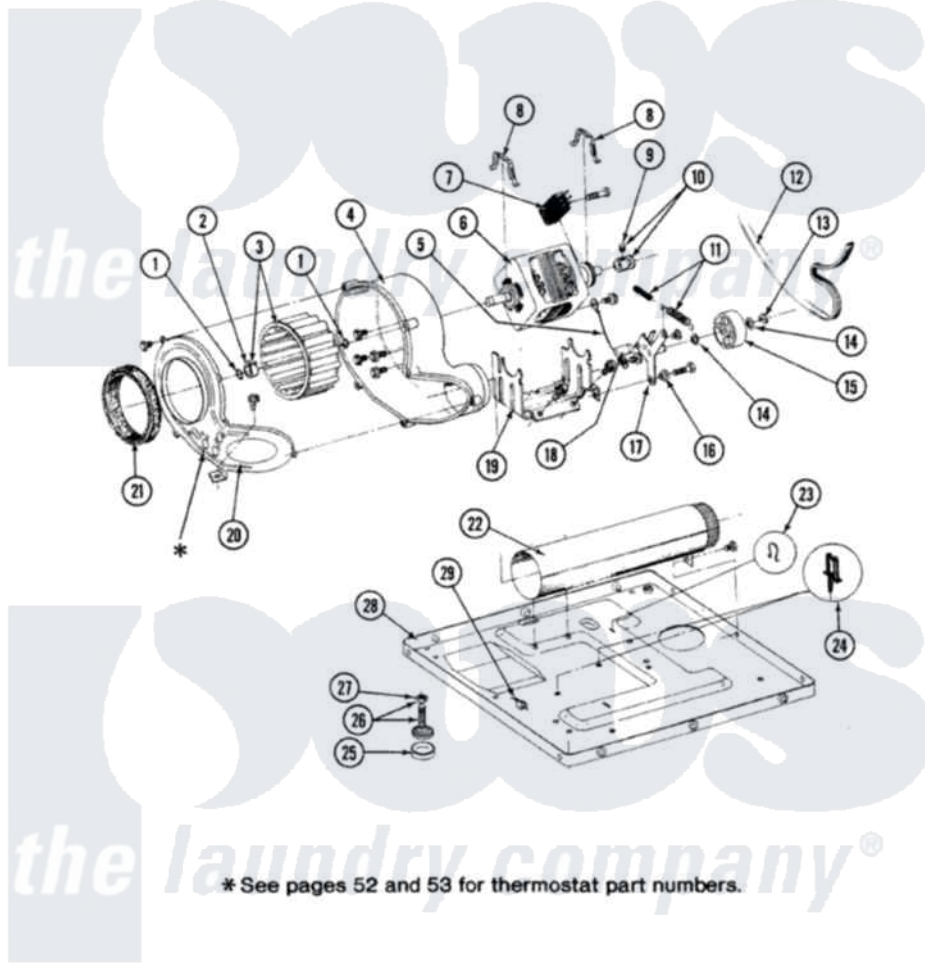

Maytag DE8420 08 - MOTOR, BLOWER, BASE FRAME & THERMOSTATS

SECTION: MOTOR, BLOWER, BASE FRAME & THERMOSTATS
 MODEL: DG-DE MODELS

Issue Date: 6/90

50

Maytag Residential Maytag DE8420 Dryer Parts Parts Diagram 08 - MOTOR, BLOWER, BASE FRAME & THERMOSTATS

[Click on the part number to view part](#)

Item	Original Part Number	Replaced By	Status	Part Description
1	410233	9703438		Ring-Retrn
2	312967			Clamp, Blower Housing
3	Y303836			Blower Wheel Assembly And Clamp
4	Y310632	1163839		Screw
"	Y312893			Housing, Blower
5	901220			Ground Wire
"	211294	90767		Screw, 8A X 3/8 HeX Washer Head Tapping
"	910343	488234		Screw 8-32 X 1/4
6	Y303358	W10410999		Motor-Drve
7	306207		Not Available	(PROD. No.303358-8 & No.303358-9)
"	Y303877		Not Available	SWITCH, MOTOR EXTERNAL START No.303358-2, No.303358-4, 303358-7
"	Y303879			Switch, Motor External Start
8	Y015825			Clip, Motor To Motor Support

9	Y053241		Set Screw, Motor Pulley
10	Y305185	6-3051850	Pulley- MO
11	Y303945		IDLER SPRING ASSY. W/PLUG
12	Y312959		Poly "V" Belt For Tumbler
13	312958	354987	Ring, Retaining
14	Y312527		Washer, Idler Shaft
15	Y303705	6-3037050	Pulley- ID
16	Y312894	315772	Sleeve, Idler Arm
17	Y014874		Screw, Idler Arm And Sleeve
"	Y303363	6-3033630	Idler Arm
"	Y312961	W10116751	Screw
18	Y313582	W10116756	Spacer
19	Y313561		Screw----NA
"	312897	Not Available	SUPPORT, MOTOR
20	314846		Cover, Blower Housing
"	Y313561		Screw----NA
"	Y312961	W10116751	Screw
21	Y312901		Seal, Housing Cover
22	Y303442		EXHAUST DUCT ASSEMBLY
"	Y310632	1163839	Screw
23	410490		Spring, Retainer Wire Harness
24	Y313262	W10116752	Retainer-
25	Y314137		Foot, Rubber
26	Y305086		Adjustable Leg And Nut
27	Y052740	62739	Nut, Lock
28	Y303361	Not Available	BASE ASSY. (UPPER & LOWER)
29	Y310376		Clip, Door Switch Harness