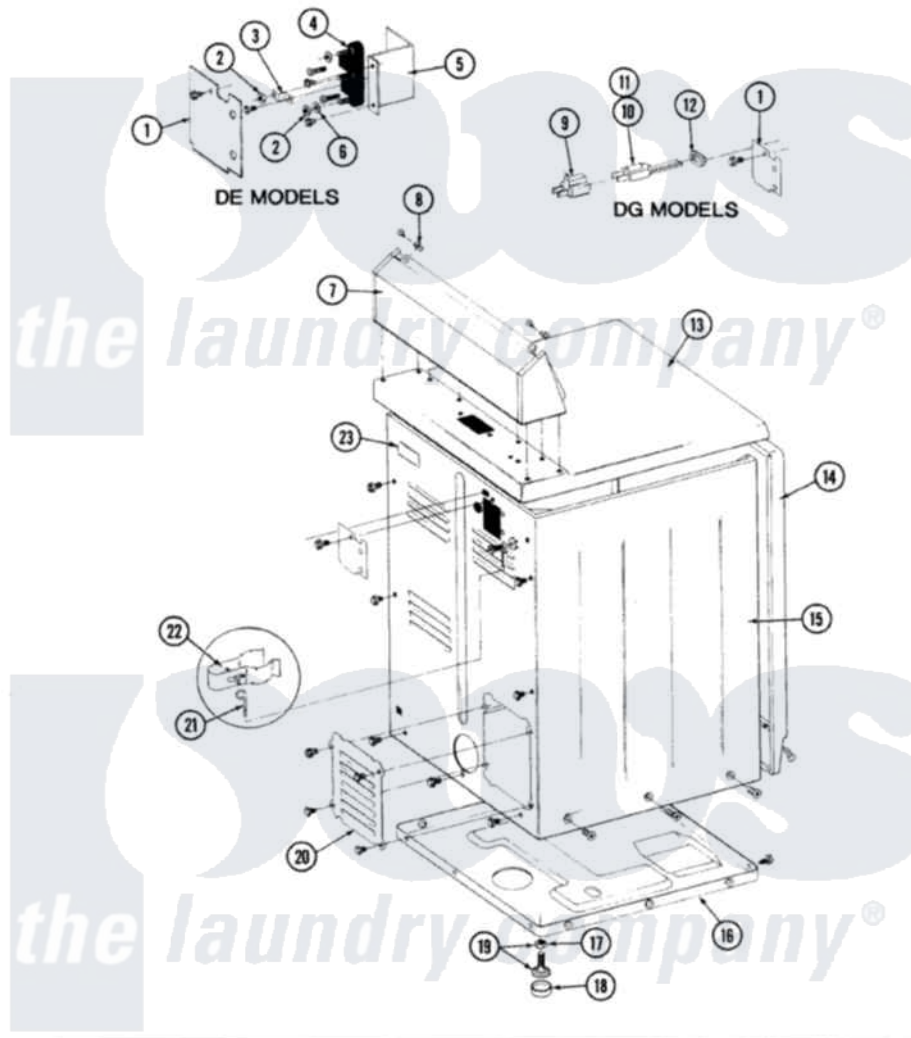

Maytag DE8420 09 - REAR VIEW

SECTION: REAR VIEW
MODEL: DE-DG MODELS

Issue Date: 6/90

38

Maytag [Residential Maytag DE8420 Dryer Parts](#) Parts Diagram 09 - REAR VIEW
Click on the part number to view part

Item	Original Part Number	Replaced By	Status	Part Description
1	Y312905		Not Available	COVER, TERMINAL
"	Y313561			Screw---NA
2	311484	112432		Nut
3	Y311423	489483		Screw 10-32 X 1/2
"	Y312184			Strap, Grounding
4	Y312209	W10001200		Screw
"	400008			Block, Terminal
5	Y312904			Bracket, Terminal Block
"	Y313561			Screw---NA
"	Y310632	1163839		Screw
6	Y311270			Washer, Terminal Block
7	Y305193			Console
8	215075			Fastener, Control Panel To Console
11	305168	33002916		Power Cord, Canadian 240V
13	307104			Top Cover Assembly
14	308000			Panel, Front

15	Y310632	1163839	Screw
"	Y313561		Screw---NA
"	307124		Cabinet
16	Y303361	Not Available	BASE ASSY. (UPPER & LOWER)
17	Y052740	62739	Nut, Lock
18	Y314137		Foot, Rubber
19	Y305086		Adjustable Leg And Nut
20	Y312951	Not Available	ACCESS COVER, BACK
"	211294	90767	Screw, 8A X 3/8 HeX Washer Head Tapping
"	Y313559		Screw