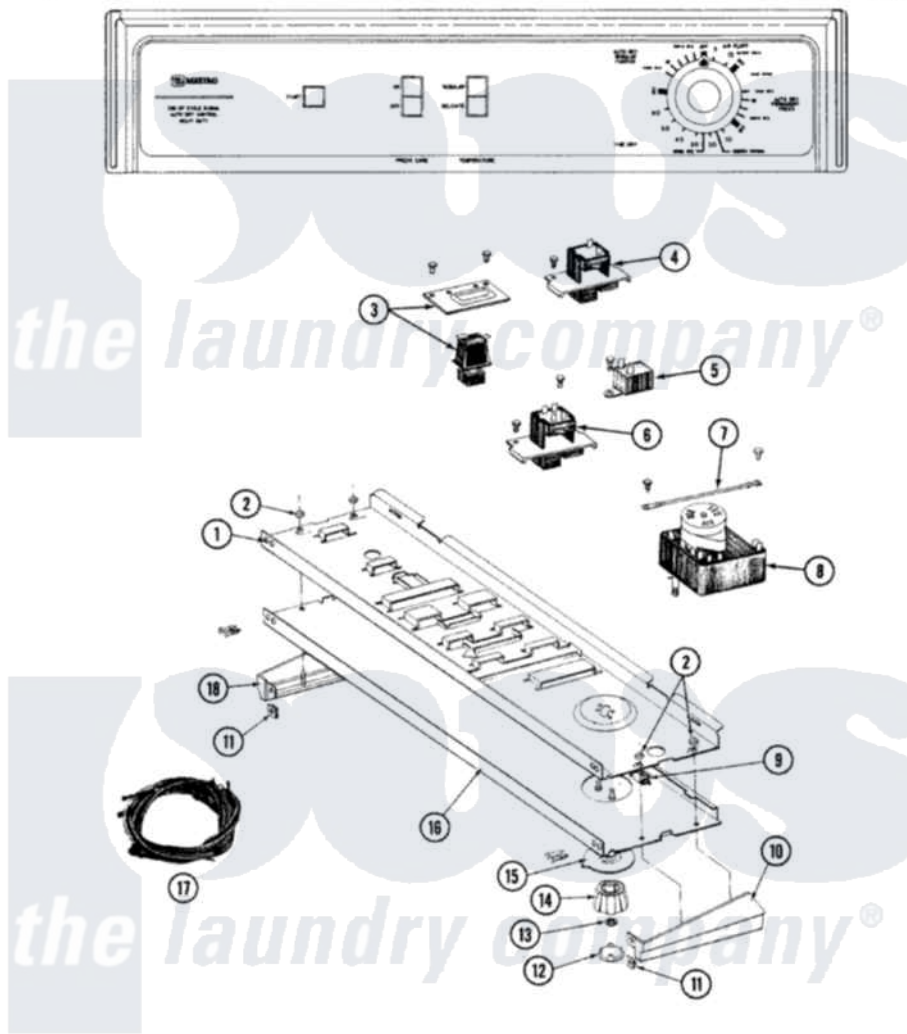

Maytag DE8600 01 - CONTROL PANEL

SECTION: CONTROL PANEL
MODEL: DE-DG8600

Issue Date: 6/90

28

Maytag [Residential Maytag DE8600 Dryer Parts](#) Parts Diagram 01 - CONTROL PANEL
Click on the part number to view part

Item	Original Part Number	Replaced By	Status	Part Description
1	314184			Back Up Plate
2	214872			Palnut, End Cap Note: Nut, Lamp Holder
3	307305			Switch Push To Start
"	211168	W10139210		Screw, 8-18 X 5/16
4	211168	W10139210		Screw, 8-18 X 5/16
"	207365			2 Button Switch
5	305205	694419		Mini-Buzzer
"	211168	W10139210		Screw, 8-18 X 5/16
6	307310			Press Care Switch
"	211168	W10139210		Screw, 8-18 X 5/16
7	211294	90767		Screw, 8A X 3/8 HeX Washer Head Tapping
"	204807			Ground Wire, Supp. Plte To Top Cover
8	306545			Timer
"	910708	488234		Screw 8-32 X 1/4

9	214897		Pad, Control Panel
10	210932		Screw, No.8 X 9/16 Ctsk Note: Screw, Inlet Duct
"	207216	Not Available	END CAP RH
11	214894		Fastener, End Cap
12	215821	Not Available	CAP, KNOB
13	312273		Nut, Control Knob
14	315041		Knob, Timer
15	315042		Dial Skirt
16	307323		Control Panel
"	210932		Screw, No.8 X 9/16 Ctsk Note: Screw, Inlet Duct
17	307252	Not Available	WIRE HARNESS NA
"	307270	Not Available	WIRE HARNESS
18	207215	Not Available	END CAP LH