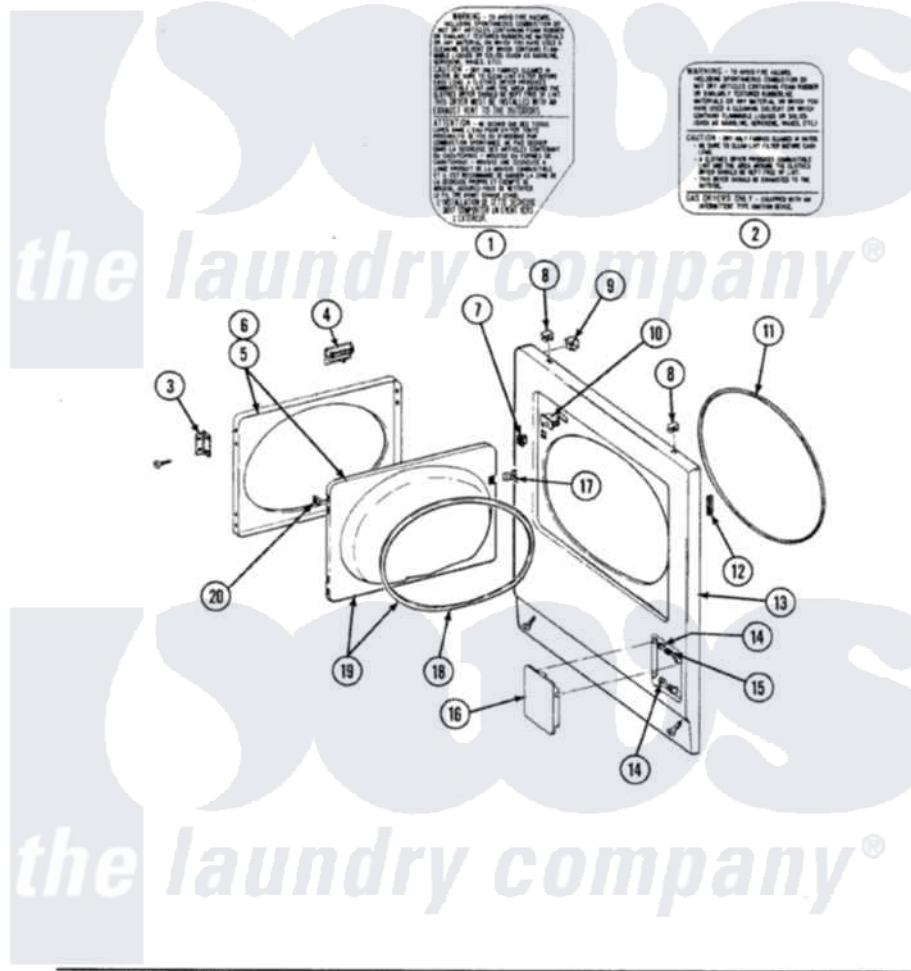

Maytag DE8600 02 - FRONT PANEL & DOOR ASSEMBLY

SECTION: FRONT PANEL & DOOR ASSEMBLY
 MODEL: DE-DG MODELS

Issue Date: 8/92

Maytag Residential Maytag DE8600 Dryer Parts Parts Diagram 02 - FRONT PANEL & DOOR ASSEMBLY
 Click on the part number to view part

Item	Original Part Number	Replaced By	Status	Part Description
1	314942			INSTRUCTION LABEL
2	314941		Not Available	LABEL, INSTRUCTION
3	Y314062			Screw, Door Hinge And Panel
"	307099	33001230		Hinge, Door
4	314946			Handle White
5	Y307111		Not Available	DOOR ASSY. COMPLETE (WHT)
6	314966			Panel, Outer
7	306436			Door Latch Kit-W
8	212982	22001650		Fastener, Spring
9	Y310376			Clip, Door Switch Harness
10	Y305753	W10169313		Switch-Dor
11	314937			Seal, Front Panel
12	Y313907			Fastener, Twin
13	308000			Panel, Front
17	314936	33001305		Strike, Door
"	314944	33001305		Strike, Door

18	314935	33001192	Seal, Door
19	307098	Not Available	DOOR, INNER (W/SEAL)
20	Y313910		Clip, Door Liner To Outer Panel