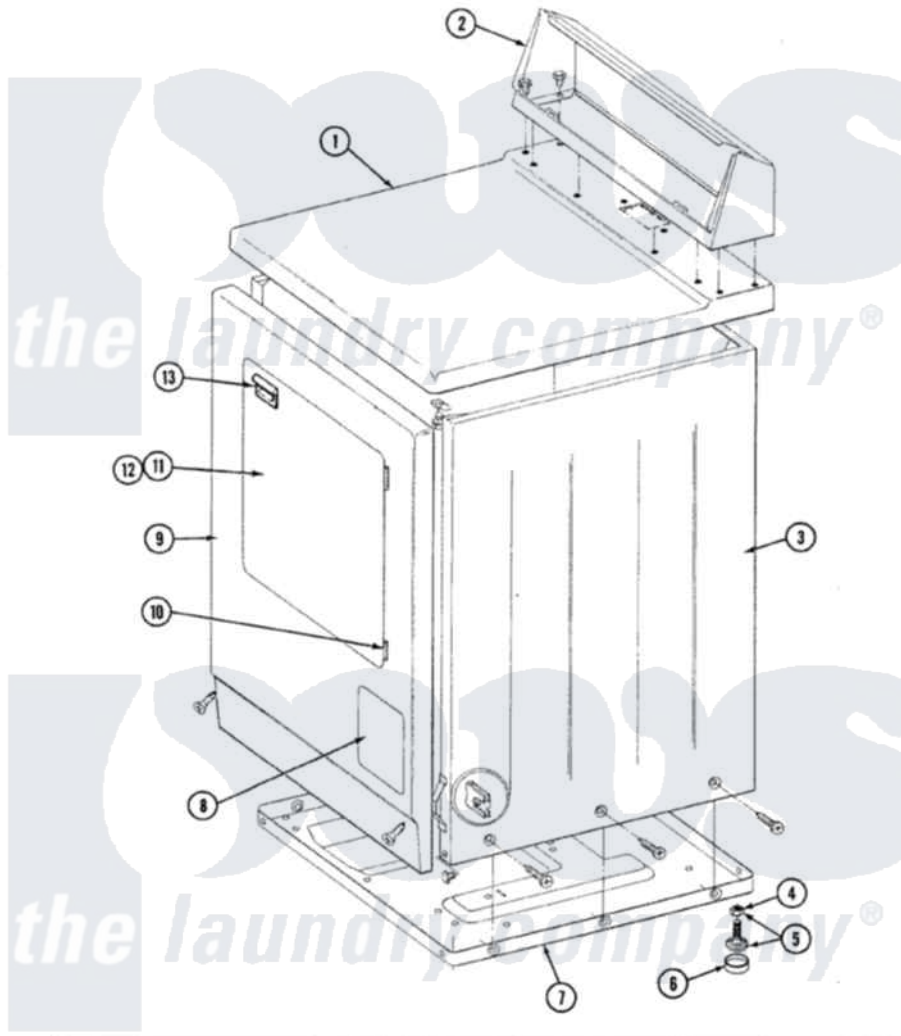

Maytag DE8600 03 - FRONT VIEW

SECTION: FRONT VIEW
MODEL: DE-D6 MODELS

Issue Date: 6/90

56

Maytag Residential Maytag DE8600 Dryer Parts Parts Diagram 03 - FRONT VIEW
Click on the part number to view part

Item	Original Part Number	Replaced By	Status	Part Description
1	307104			Top Cover Assembly
"	204445			Screw And Fastener Assembly
2	Y313559			Screw
"	Y305193			Console
3	307124			Cabinet
"	Y310632	1163839		Screw
4	Y052740	62739		Nut, Lock
5	Y305086			Adjustable Leg And Nut
6	Y314137			Foot, Rubber
7	Y303361		Not Available	BASE ASSY. (UPPER & LOWER)
9	308000			Panel, Front
10	307099	33001230		Hinge, Door
11	Y307111		Not Available	DOOR ASSY. COMPLETE (WHT)
12	314966			Panel, Outer
13	314946			Handle White