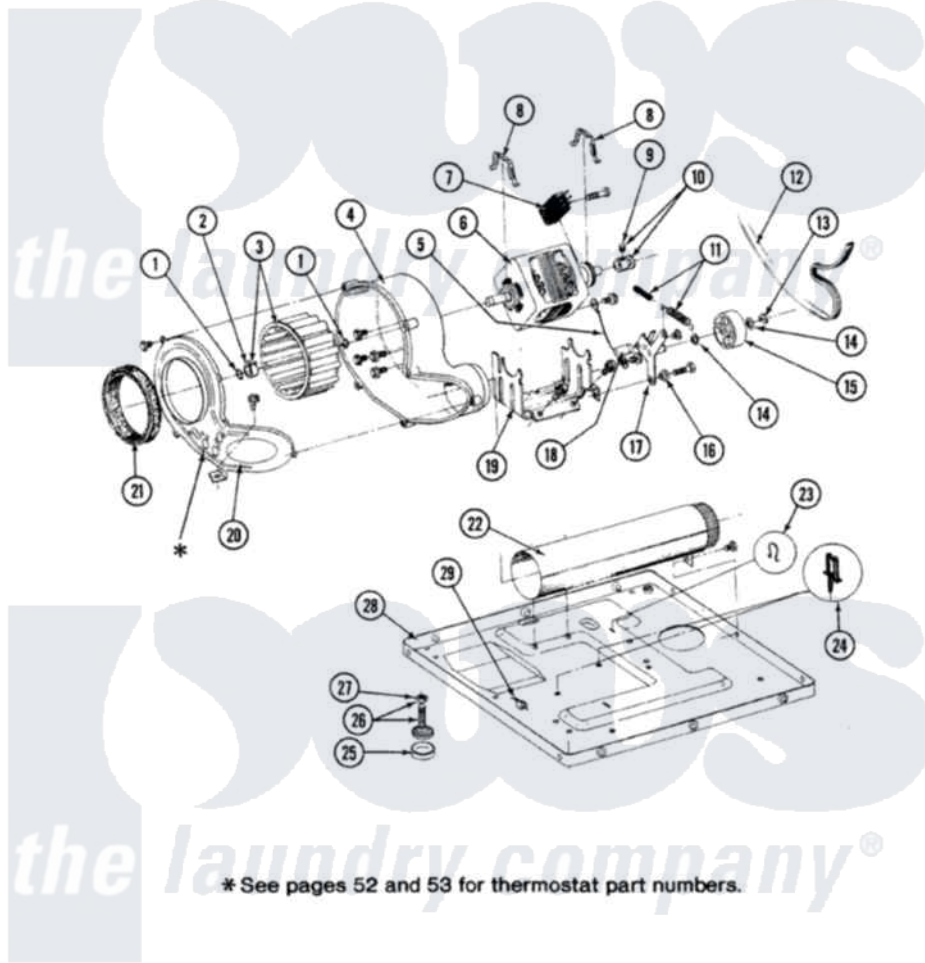

# Maytag DE8600 08 - MOTOR, BLOWER, BASE FRAME & THERMOSTATS

SECTION: MOTOR, BLOWER, BASE FRAME & THERMOSTATS  
 MODEL: DG-DE MODELS

Issue Date: 6/90

50

Maytag Residential Maytag DE8600 Dryer Parts Parts Diagram 08 - MOTOR, BLOWER, BASE FRAME & THERMOSTATS

[Click on the part number to view part](#)

Item	Original Part Number	Replaced By	Status	Part Description
1	410233	<a href="#">9703438</a>		Ring-Retrn
2	<a href="#">312967</a>			Clamp, Blower Housing
3	<a href="#">Y303836</a>			Blower Wheel Assembly And Clamp
4	Y310632	<a href="#">1163839</a>		Screw
"	<a href="#">Y312893</a>			Housing, Blower
5	<a href="#">901220</a>			Ground Wire
"	211294	<a href="#">90767</a>		Screw, 8A X 3/8 HeX Washer Head Tapping
"	910343	<a href="#">488234</a>		Screw 8-32 X 1/4
6	Y303358	<a href="#">W10410999</a>		Motor-Drve
7	306207		Not Available	(PROD. No.303358-8 & No.303358-9)
"	Y303877		Not Available	SWITCH, MOTOR EXTERNAL START No.303358-2, No.303358-4, 303358-7
"	<a href="#">Y303879</a>			Switch, Motor External Start
8	<a href="#">Y015825</a>			Clip, Motor To Motor Support