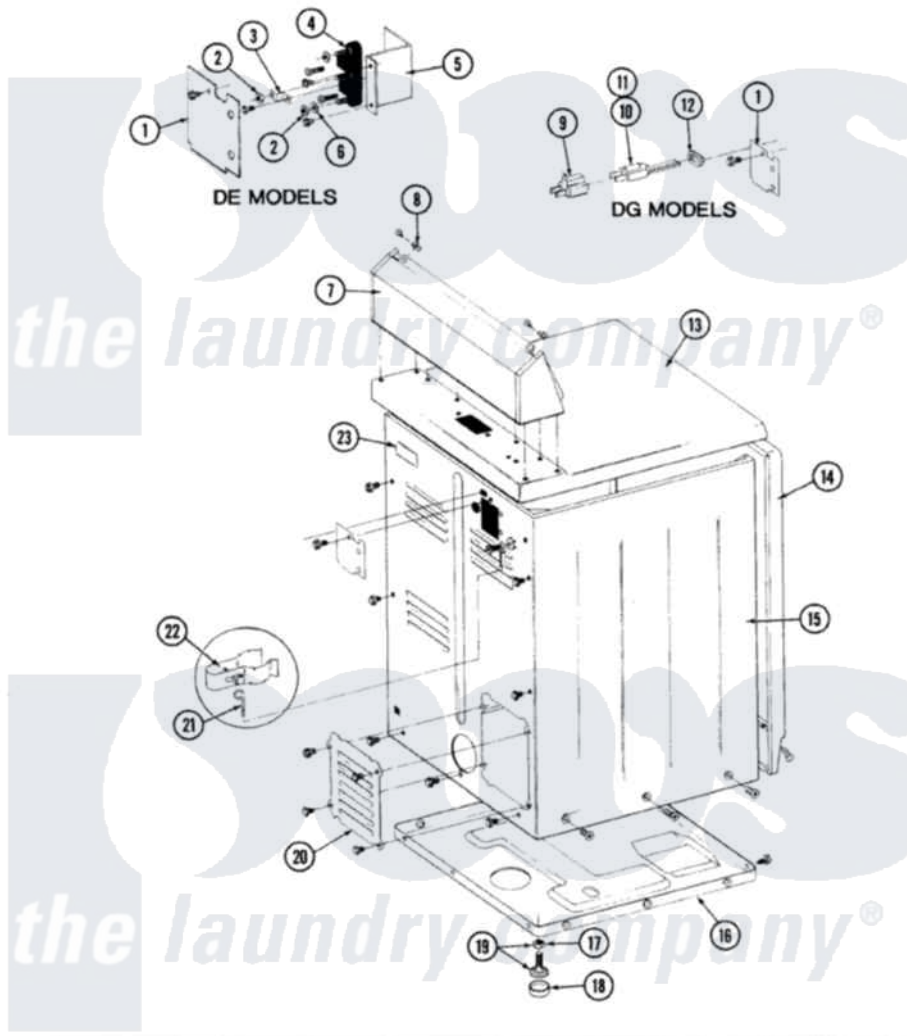

# Maytag DE8600 09 - REAR VIEW

SECTION: REAR VIEW  
MODEL: DE-DG MODELS

Issue Date: 6/90

38

Maytag [Residential Maytag DE8600 Dryer Parts](#) Parts Diagram 09 - REAR VIEW  
Click on the part number to view part

Item	Original Part Number	Replaced By	Status	Part Description
1	Y312905		Not Available	COVER, TERMINAL
"	<a href="#">Y313561</a>			Screw---NA
2	311484	<a href="#">112432</a>		Nut
3	Y311423	<a href="#">489483</a>		Screw 10-32 X 1/2
"	<a href="#">Y312184</a>			Strap, Grounding
4	Y312209	<a href="#">W10001200</a>		Screw
"	<a href="#">400008</a>			Block, Terminal
5	<a href="#">Y312904</a>			Bracket, Terminal Block
"	<a href="#">Y313561</a>			Screw---NA
"	Y310632	<a href="#">1163839</a>		Screw
6	<a href="#">Y311270</a>			Washer, Terminal Block
7	<a href="#">Y305193</a>			Console
8	<a href="#">215075</a>			Fastener, Control Panel To Console
11	305168	<a href="#">33002916</a>		Power Cord, Canadian 240V
13	<a href="#">307104</a>			Top Cover Assembly
14	<a href="#">308000</a>			Panel, Front

15	Y310632	<a href="#">1163839</a>	Screw
"	<a href="#">Y313561</a>		Screw---NA
"	<a href="#">307124</a>		Cabinet
16	Y303361	Not Available	BASE ASSY. (UPPER & LOWER)
17	Y052740	<a href="#">62739</a>	Nut, Lock
18	<a href="#">Y314137</a>		Foot, Rubber
19	<a href="#">Y305086</a>		Adjustable Leg And Nut
20	Y312951	Not Available	ACCESS COVER, BACK
"	211294	<a href="#">90767</a>	Screw, 8A X 3/8 HeX Washer Head Tapping
"	<a href="#">Y313559</a>		Screw