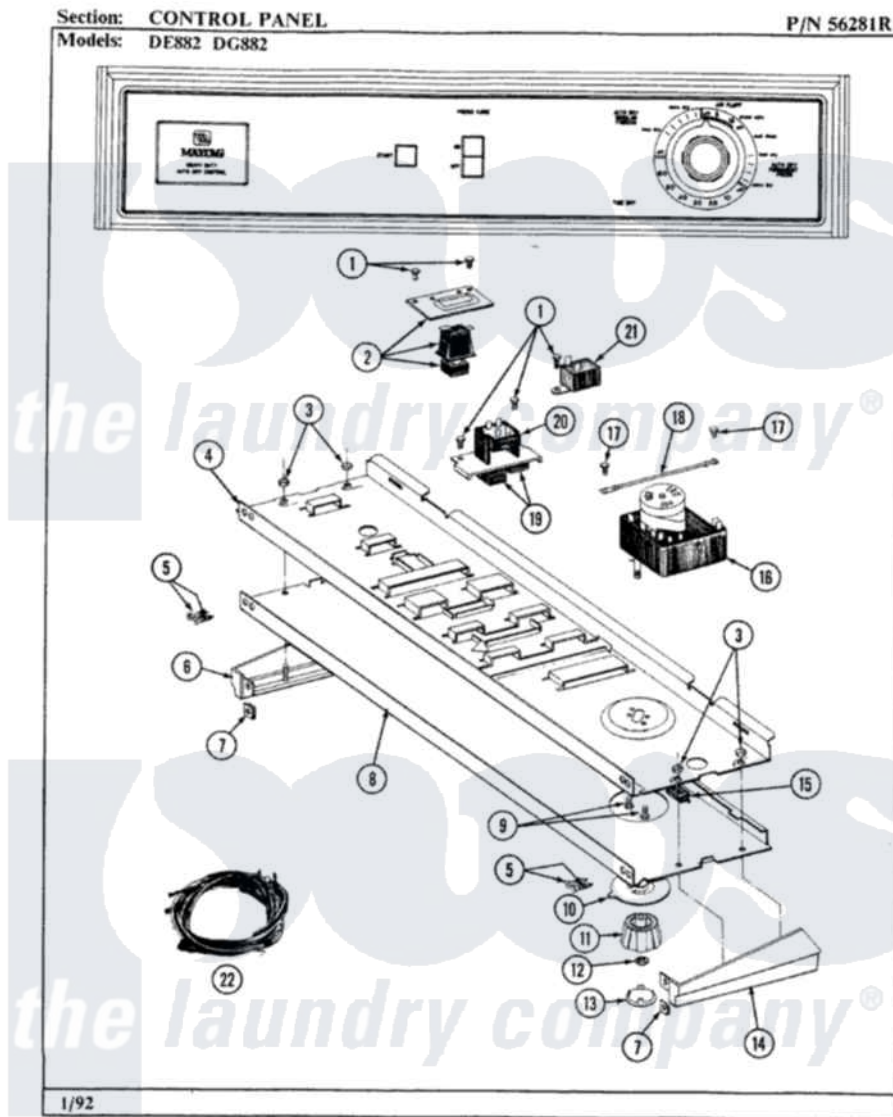

Maytag DE882 01 - CONTROL PANEL

24

Maytag [Residential Maytag DE882 Dryer Parts](#) Parts Diagram 01 - CONTROL PANEL

[Click on the part number to view part](#)

Item	Original Part Number	Replaced By	Status	Part Description
1	211168	W10139210		Screw, 8-18 X 5/16
2	306533			Switch, Push/To/Start W/Bkt
3	214872			Palnut, End Cap Note: Nut, Lamp Holder
4	314184			Back Up Plate
5	210932			Screw, No.8 X 9/16 Ctsk Note: Screw, Inlet Duct
6	214815			End Cap F/Control Panel-LH
7	214894			Fastener, End Cap
8	306547		Not Available	CONTROL PANEL
9	910708	488234		Screw 8-32 X 1/4
10	314422	33001500		Dial, Timer Indicator
11	314421			Knob For Timer
12	312273			Nut, Control Knob
13	215163		Not Available	CAP FOR KNOB
14	214816			End Cap F/Control Panel-RH
15	214897			Pad, Control Panel

16	306545		Timer
17	211294	90767	Screw, 8A X 3/8 HeX Washer Head Tapping
18	204807		Ground Wire, Supp. Plte To Top Cover
19	215210		Button For Switch
20	305950	Not Available	DRYNESS-PRESS CARE SWITCH
21	305205	694419	Mini-Buzzer
22	306546	Not Available	MAIN WIRE HARNESS
"	306603	Not Available	MAIN WIRE HARNESS - CANADA
"	306818	Not Available	WIRE HARNESS
"	306823	Not Available	WIRE HARNESS