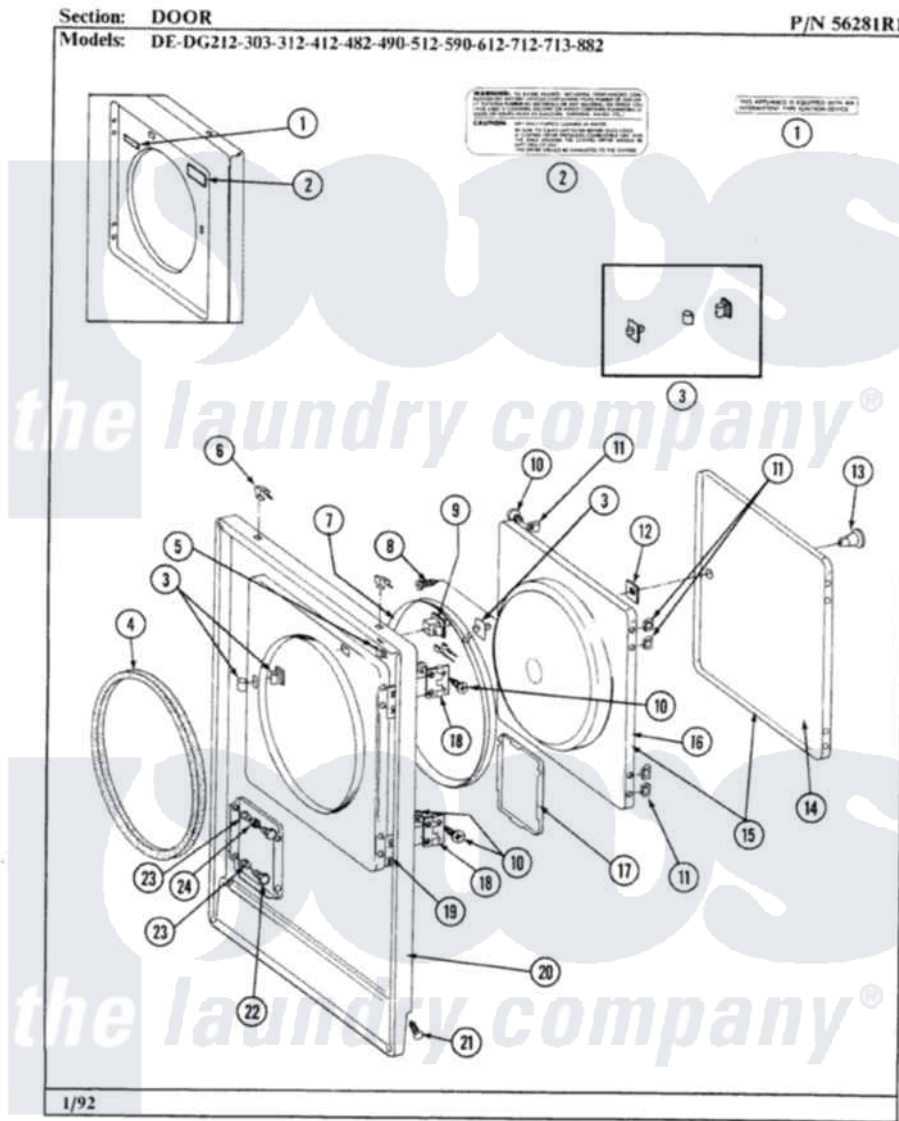

# Maytag DE882 02 - DOOR

30

Maytag [Residential Maytag DE882 Dryer Parts](#) Parts Diagram 02 - DOOR  
 Click on the part number to view part

Item	Original Part Number	Replaced By	Status	Part Description
2	Y313927			INSTRUCTION LABEL
3	<a href="#">306436</a>			Door Latch Kit-W
4	<a href="#">314286</a>			Seal For Front Panel
5	<a href="#">Y310376</a>			Clip, Door Switch Harness
6	212982	<a href="#">22001650</a>		Fastener, Spring
7	<a href="#">314077</a>			Door Seal
8	314347	<a href="#">400021-1</a>		Screw
9	Y305753	<a href="#">W10169313</a>		Switch-Dor
10	<a href="#">Y314062</a>			Screw, Door Hinge And Panel
11	<a href="#">Y313910</a>			Clip, Door Liner To Outer Panel
12	<a href="#">Y313911</a>			Door Strike Retainer
13	303942		Not Available	KNOB AND SCREW
14	Y313908			DOOR PANEL-WHITE
15	Y304579			DOOR (WHT)
"	Y306668			DOOR (WHT)
				INNER DOOR WITH KNOB &

16	305835		Not Available	INNER DOOR WITH KNOB & SCRE
"	306676		Not Available	INNER DOOR WITH KNOB
18	Y304577	<a href="#">33001230</a>		Hinge, Door
19	<a href="#">Y313907</a>			Fastener, Twin
20	304595	<a href="#">3369903</a>		Dishrack
21	<a href="#">204439</a>			Screw And Fstner Assembly