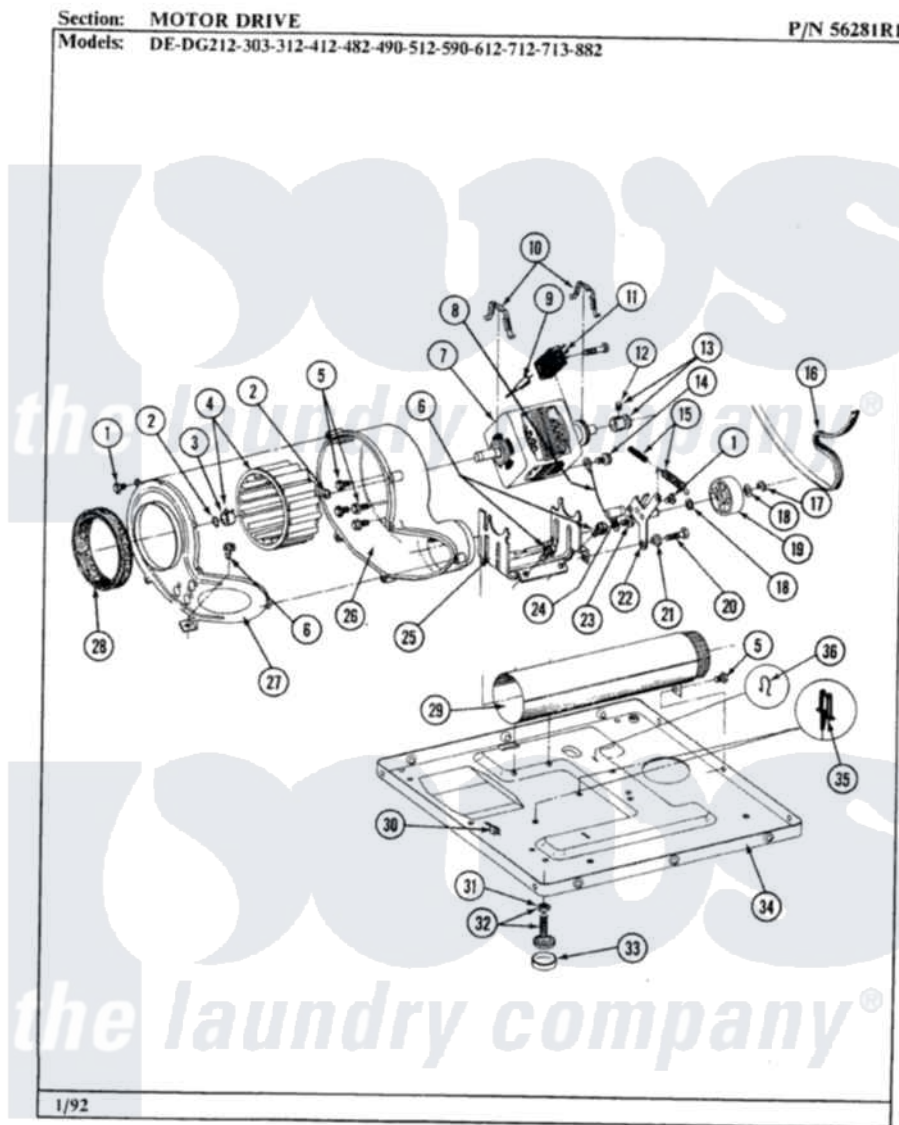

# Maytag DE882 05 - MOTOR DRIVE

-40-

Maytag [Residential Maytag DE882 Dryer Parts](#) Parts Diagram 05 - MOTOR DRIVE  
 Click on the part number to view part

Item	Original Part Number	Replaced By	Status	Part Description
1	Y312961	<a href="#">W10116751</a>		Screw
2	410233	<a href="#">9703438</a>		Ring-Retrn
3	<a href="#">312967</a>			Clamp, Blower Housing
4	<a href="#">Y303836</a>			Blower Wheel Assembly And Clamp
5	Y310632	<a href="#">1163839</a>		Screw
6	<a href="#">Y313561</a>			Screw---NA
7	Y303358	<a href="#">W10410999</a>		Motor-Drive
8	<a href="#">901220</a>			Ground Wire
9	306448		Not Available	WIRE
10	<a href="#">Y015825</a>			Clip, Motor To Motor Support
11	Y303877		Not Available	SWITCH, MOTOR EXTERNAL START No.303358-2, No.303358-4, 303358-7
"	<a href="#">Y303879</a>			Switch, Motor External Start
"	306207		Not Available	(PROD. No.303358-8 & No.303358-9)
12	<a href="#">Y053241</a>			Set Screw, Motor Pulley