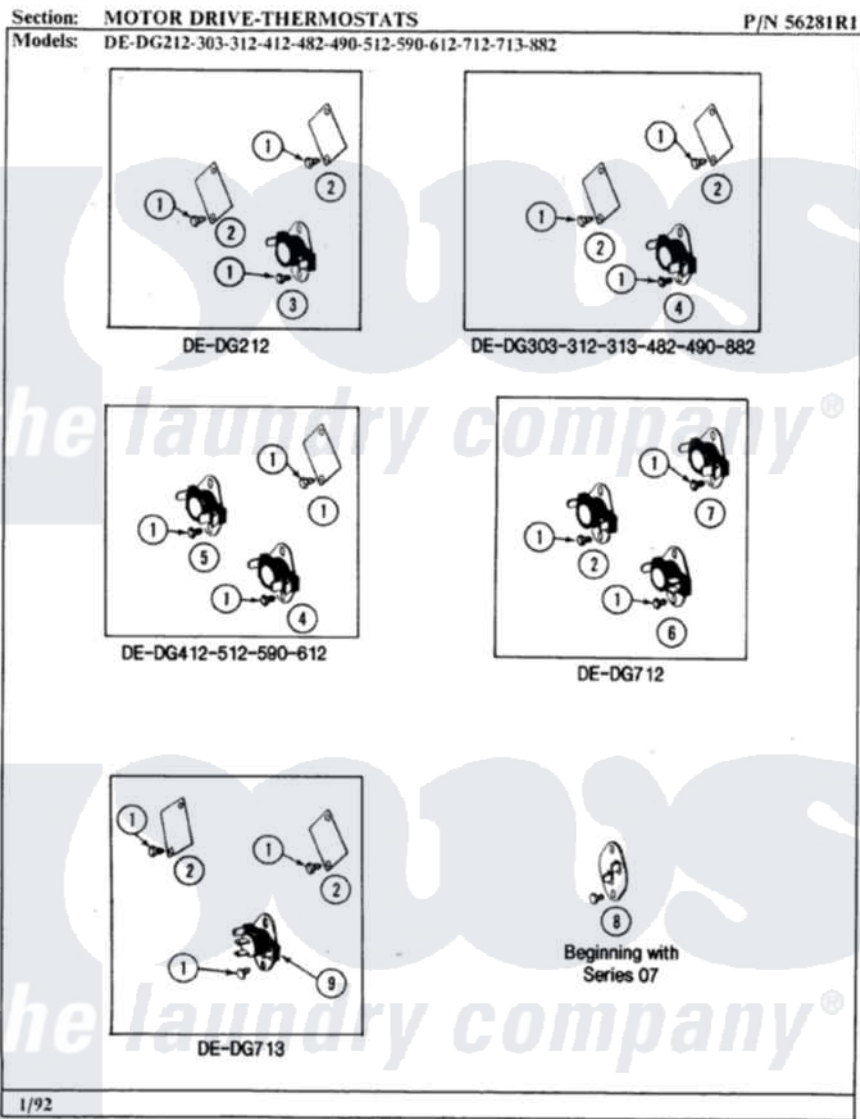

# Maytag DE882 06 - MOTOR DRIVE-THERMOSTATS

Maytag [Residential Maytag DE882 Dryer Parts](#) Parts Diagram 06 - MOTOR DRIVE-THERMOSTATS  
 Click on the part number to view part

Item	Original Part Number	Replaced By	Status	Part Description
1	211294	<a href="#">90767</a>		Screw, 8A X 3/8 HeX Washer Head Tapping
2	<a href="#">Y312853</a>			Cover For Thermostat Openin
4	<a href="#">Y304475</a>			Cycling Thermostat 140 Deg.
8	<a href="#">306604</a>			Cut-Off, Thermal Part Not Used