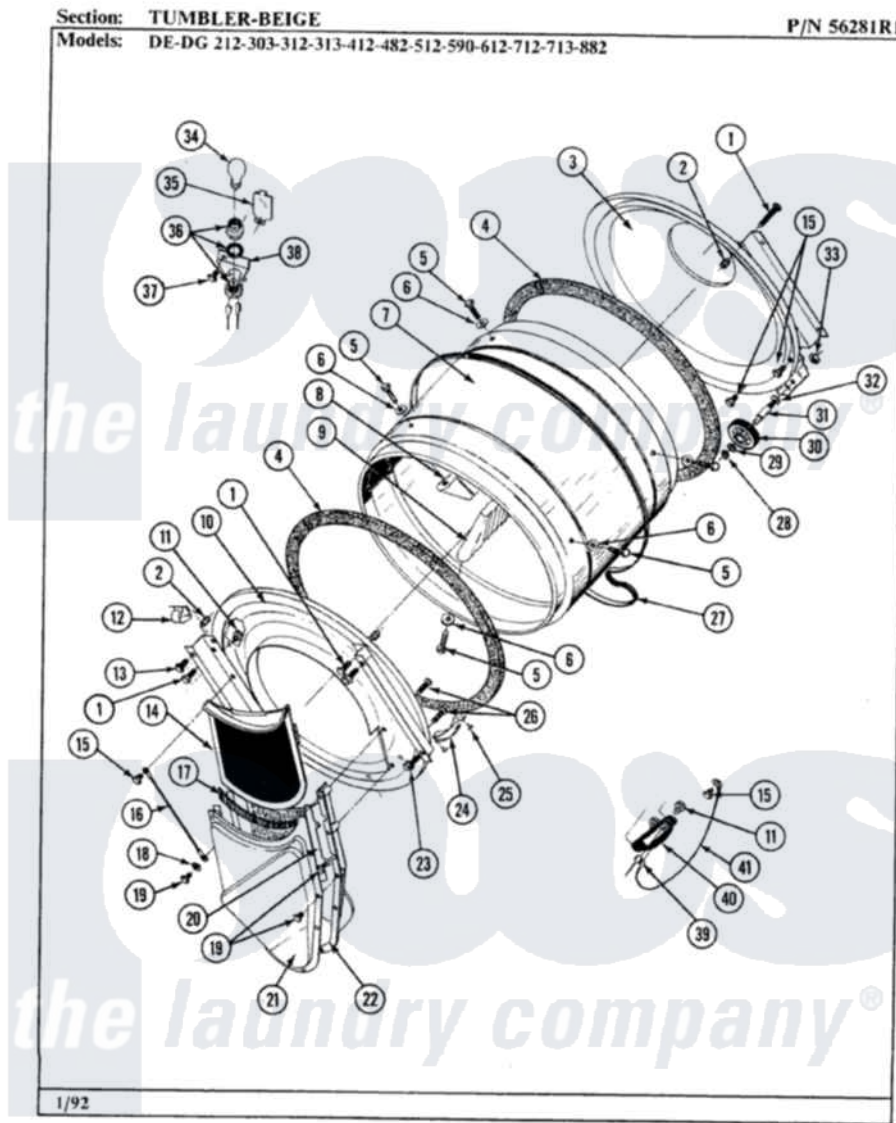

Maytag DE882 08 - TUMBLER-BEIGE

34

Maytag Residential Maytag DE882 Dryer Parts Parts Diagram 08 - TUMBLER-BEIGE
 Click on the part number to view part

Item	Original Part Number	Replaced By	Status	Part Description
1	313764		Not Available	SCREW
2	313915	31-3915		Tech Sheet
3	Y306660	33001106		Back, Tumbler
4	314820			Seal, Tumbler
5	Y310759			Screw, Tumbler Baffles
6	314158			Washer, Baffle To Tumbler
7	314802		Not Available	TUMBLER W/OUT BAFFLES
"	306663		Not Available	TUMBLER W/BAFFLES
8	314803	33001012		Baffle
9	314804	33001004		Baffle, Tall
10	306670		Not Available	TUMBLER FRONT----NA
12	Y310376			Clip, Door Switch Harness
13	Y313561			Screw----NA
14	Y306666	33001003		Screen, Lint
15	211294	90767		Screw, 8A X 3/8 HeX Washer Head Tapping
16	205810			Wire, Ground

17	Y313796		Lint Seal
18	310557		Washer
19	Y312961	W10116751	Screw
20	Y313795		Guide For Lint Screen
21	Y312964	Not Available	OUTLET DUCT - OUTER HALF
22	306656	Not Available	OUTLET DUCT & GRID ASSEMBLY
"	306657	Not Available	OUTLET DUCT & GRID
23	Y310632	1163839	Screw
24	306508		Tumbler Bearing Kit ----W
25	210720		Rivet, Bearing To Tumbler Fmt
26	Y314110	33002917	Screw, No.10-16
27	Y312959		Poly "V" Belt For Tumbler
28	410233	9703438	Ring-Retrn
29	312535		Washer, Vault Mounting Brk.
30	Y303373	12001541	Drum Roller/Washer Assembly--W
31	Y312948	6-3129480	Shaft- Tumbler
32	Y313347	312535	Washer, Vault Mounting Brk.
33	312538	33001443	Nut, Hex