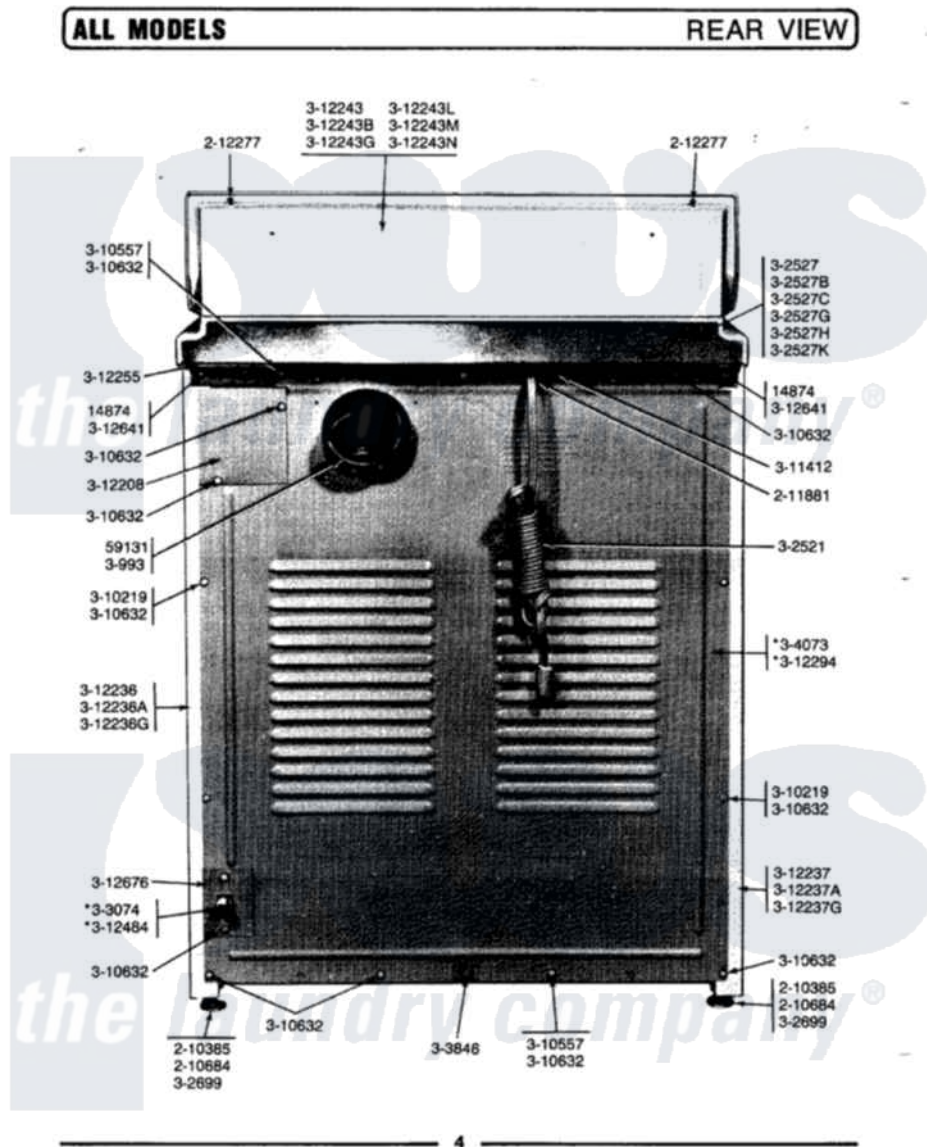

# Maytag DE906 08 - REAR VIEW

Maytag Residential Maytag DE906 Dryer Parts Parts Diagram 08 - REAR VIEW  
 Click on the part number to view part

Item	Original Part Number	Replaced By	Status	Part Description
1	<a href="#">Y059131</a>			Elbow, Venting
2	<a href="#">Y201808</a>			Converter
3	<a href="#">210385</a>			Lock Nut For Adjustable Leg
4	<a href="#">210684</a>			Foot, Adjustable Leg
6	300993	<a href="#">W10311986</a>		Dishrack
7	<a href="#">301548</a>			Clamp, Ground Wire
9	302527		Not Available	TOP COVER-WHITE
10	302527B		Not Available	TOP COVER-DARK COPPERTONE
11	302527C		Not Available	TOP COVER-SHADED COPPERTONE
12	Y311423	<a href="#">489483</a>		Screw 10-32 X 1/2
13	302527H		Not Available	TOP COVER-SHADED GOLD
14	302527K		Not Available	TOP COVER-SHADED AVOCADO
15	Y302699	<a href="#">22003428</a>		Leg, Adjustable
16	303074		Not Available	PIPE AND BRACKET ASSEMBLY