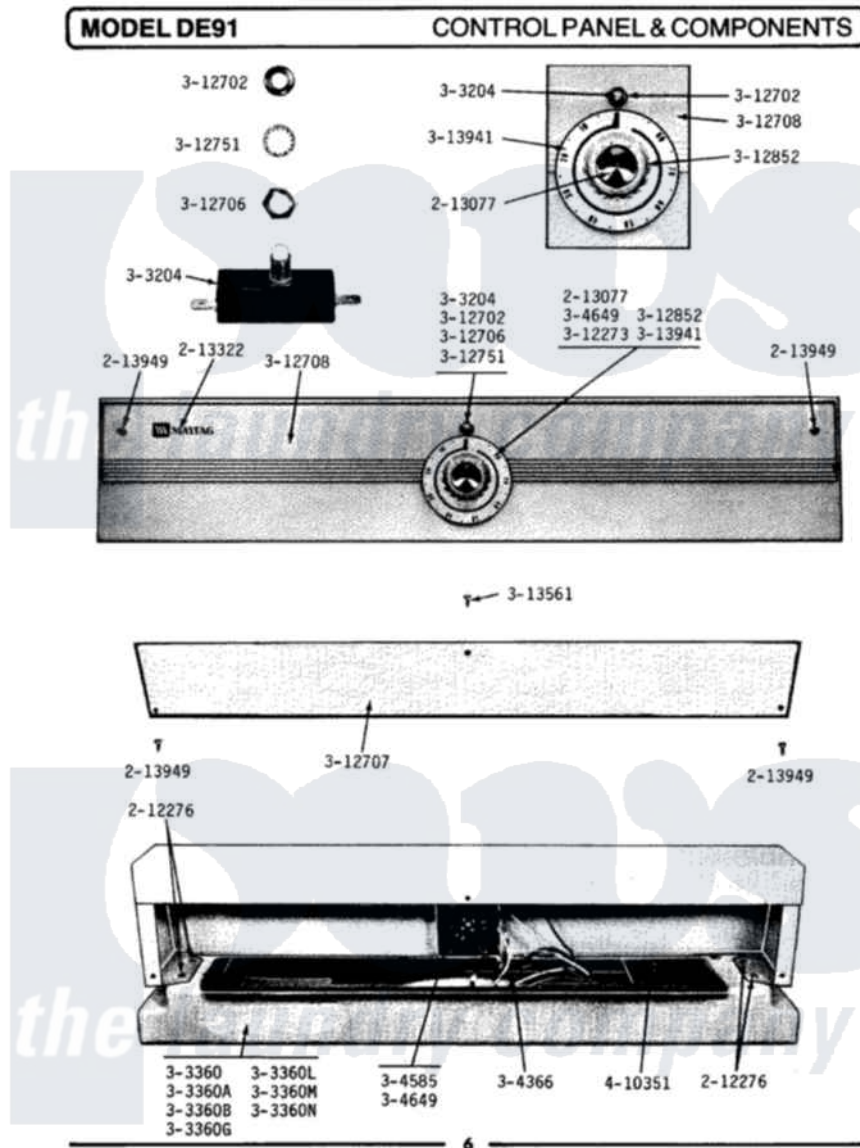

Maytag DE91 01 - CONTROL PANEL & COMPONENTS

Maytag Residential Maytag DE91 Dryer Parts Parts Diagram 01 - CONTROL PANEL & COMPONENTS
 Click on the part number to view part

Item	Original Part Number	Replaced By	Status	Part Description
1	212276	W10116760		Screw
2	213077		Not Available	CAP FOR TIMER KNOB
3	213322		Not Available	MAYTAG DECAL
4	213949			Screw, No.8-18 X 5/16 Inch
5	Y303204			Start Switch With Nuts
6	303360		Not Available	TOP COVER-WHITE
7	303360A		Not Available	TOP COVER-DARK AVOCADO
8	303360B		Not Available	TOP COVER-DARK COPPERTONE
9	303360G		Not Available	TOP COVER-DARK GOLD
10	303360L		Not Available	TOP COVER-ALMOND
11	303360M		Not Available	TOP COVER-HARVEST WHEAT
12	303360N		Not Available	TOP COVER-FRESH AVOCADO
13	304366		Not Available	MAIN WIRE HARNESS
14	Y304585			Timer Motor RPR For 305214

14	1304303		Timer Only
15	Y304649	Not Available	TIMER RPR
16	312273		Nut, Control Knob
17	Y312702		Knurled Nut, Start Switch
18	Y312706	422617	Nut
19	312707	Not Available	BACK COVER FOR 3-3097
20	312708	Not Available	CONTROL PANEL
21	312751		Lockwasher, Start Switch
22	312852		Selector Knob-Clear Acrylic
23	Y313561		Screw---NA
24	313941		Timer Dial
25	410351	Not Available	HARNES RETAINER