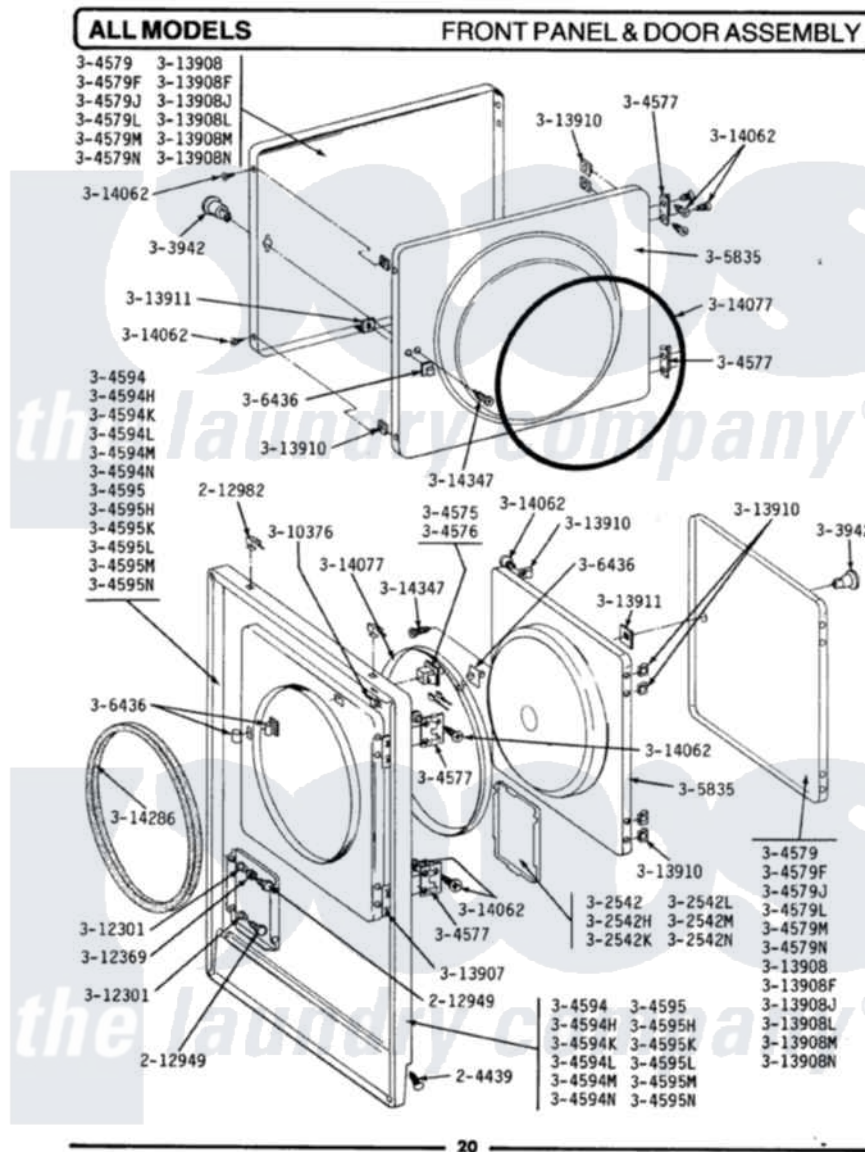

Maytag DE91 02 - FRONT PANEL & DOOR ASSEMBLY

Maytag Residential Maytag DE91 Dryer Parts Parts Diagram 02 - FRONT PANEL & DOOR ASSEMBLY
 Click on the part number to view part

Item	Original Part Number	Replaced By	Status	Part Description
1	204439			Screw And Fstner Assembly
3	212982	22001650		Fastener, Spring
10	303942		Not Available	KNOB AND SCREW
11	Y304575	W10169313		Switch-Dor
13	Y304577	33001230		Hinge, Door
14	Y304579			DOOR (WHT)
15	304579F		Not Available	DOOR-LIGHT GOLD
16	304579J		Not Available	DOOR-LIGHT AVOCADO
17	304579L		Not Available	DOOR-ALMOND
18	304579M		Not Available	DOOR-HARVEST WHEAT
19	304579N		Not Available	DOOR-FRESH AVOCADO
26	304595	3369903		Dishrack
27	304595H		Not Available	FRONT PANEL-SHADED GOLD
28	304595K		Not Available	FRONT PANEL-SHADED AVOCADO
29	304595L		Not Available	FRONT PANEL-ALMOND

30	304594M	3369903		Dishrack
31	304594N		Not Available	FRONT PANEL-FRESH AVOCADO
32	305835		Not Available	INNER DOOR WITH KNOB & SCRE
33	306436			Door Latch Kit--W
34	Y310376			Clip, Door Switch Harness
37	Y313340			LABEL, LINT SCREEN INSTRUCTION
38	Y313907			Fastener, Twin
39	Y313908			DOOR PANEL-WHITE
40	313908F		Not Available	DOOR PANEL-LIGHT GOLD
41	313908J		Not Available	DOOR PANEL-LIGHT AVOCADO
42	313908L		Not Available	DOOR PANEL-ALMOND
43	313908M		Not Available	DOOR PANEL-HARVEST WHEAT
44	313908N		Not Available	DOOR PANEL-FRESH AVOCADO
45	Y313910			Clip, Door Liner To Outer Panel
46	Y313911			Door Strike Retainer
47	Y313927			INSTRUCTION LABEL
48	Y314062			Screw, Door Hinge And Panel
49	314077			Door Seal
50	314119		Not Available	GAS IGNITION LABEL
51	314286			Seal For Front Panel
52	314347	400021-1		Screw