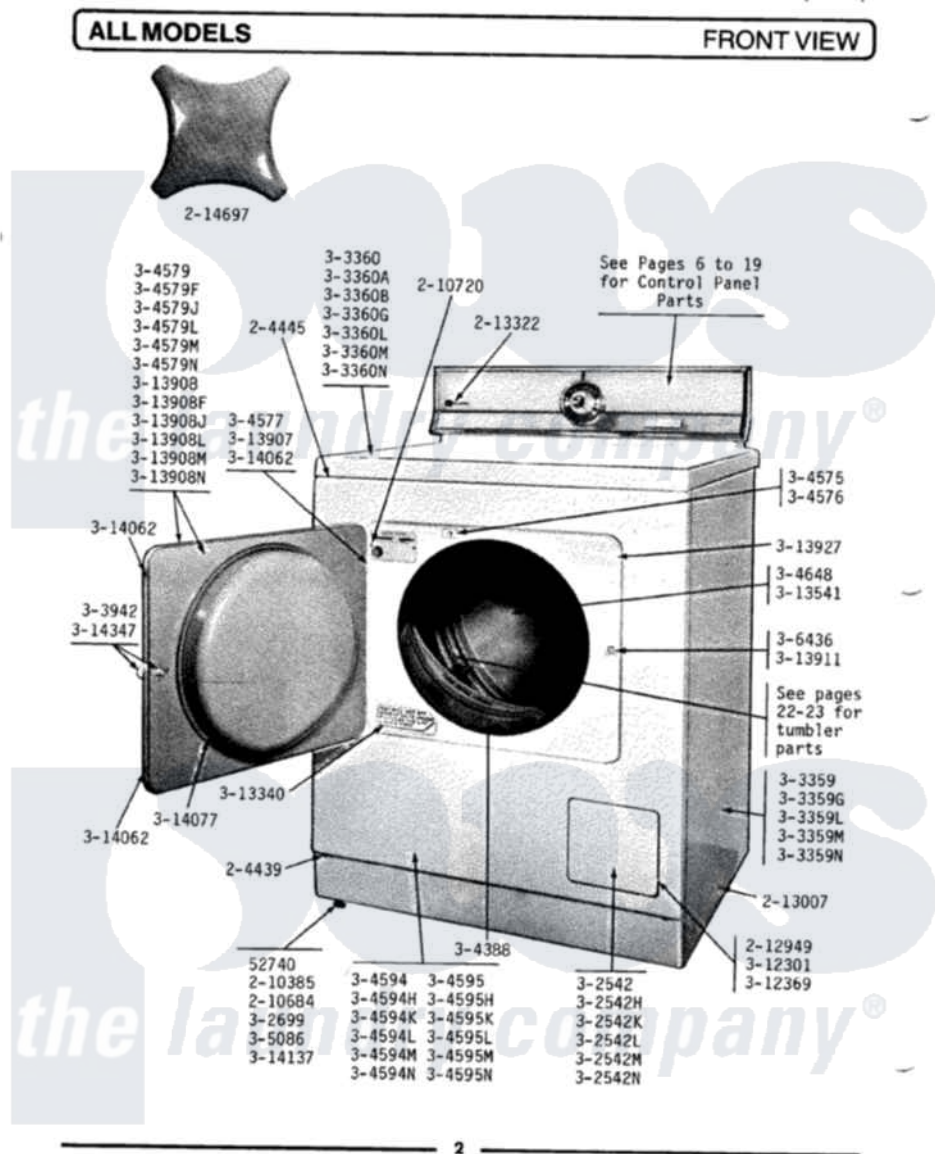

Maytag DE91 03 - FRONT VIEW

Maytag [Residential Maytag DE91 Dryer Parts](#) Parts Diagram 03 - FRONT VIEW
 Click on the part number to view part

Item	Original Part Number	Replaced By	Status	Part Description
1	Y052740	62739		Nut, Lock
2	204439			Screw And Fstner Assembly
3	204445			Screw And Fastener Assembly
4	210385			Lock Nut For Adjustable Leg
5	210684			Foot, Adjustable Leg
6	210720			Rivet, Bearing To Tumbler Frnt
8	213007			Xfor Cabinet See Cabinet, Back
9	213322		Not Available	MAYTAG DECAL
10	214697			Easy-Grip Knob
17	Y302699	22003428		Leg, Adjustable
18	303359		Not Available	CABINET-WHITE
19	303359G		Not Available	CABINET-DARK GOLD
20	303359L		Not Available	CABINET-ALMOND
21	303359M		Not Available	CABINET-HARVEST WHEAT
22	303359N		Not Available	CABINET-FRESH AVOCADO
23	303360		Not Available	TOP COVER-WHITE