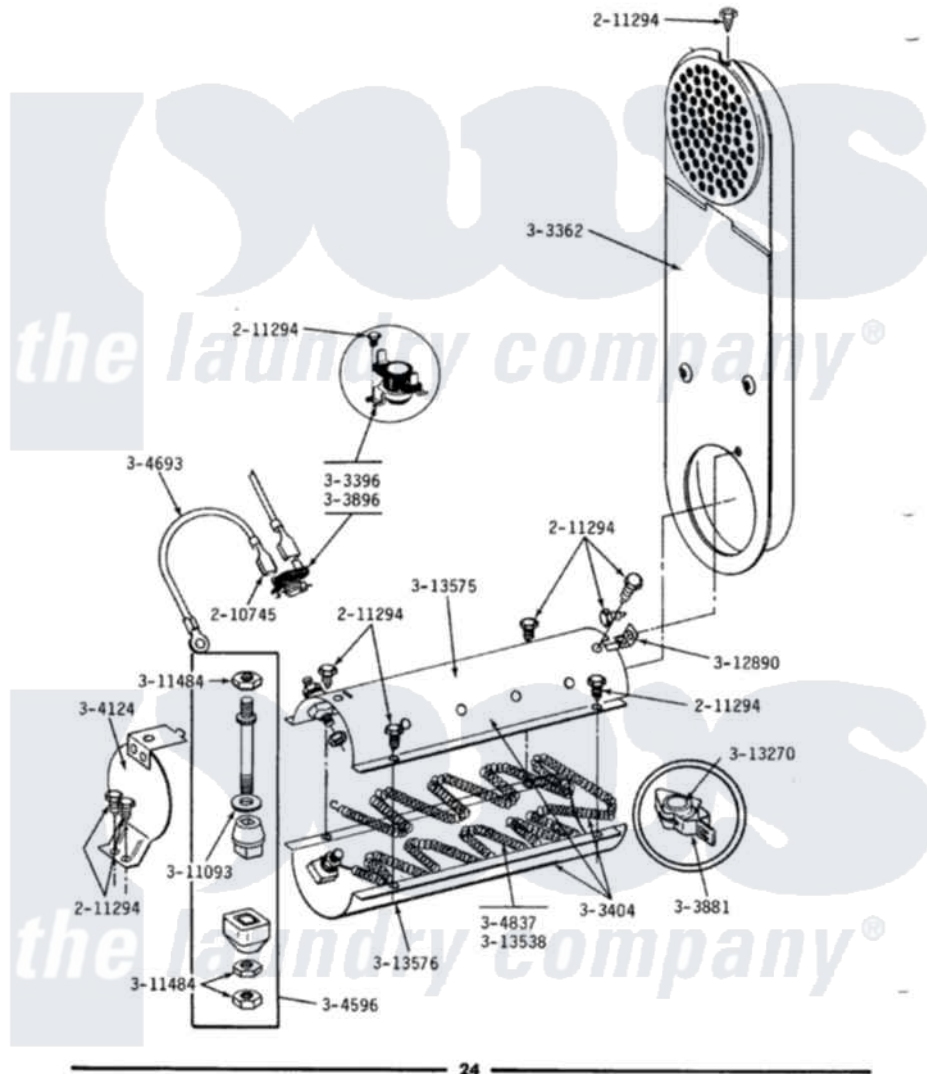

# Maytag DE91 04 - INLET DUCT & HEATER ASSEMBLY

## ALL DE MODELS INLET DUCT & HEATER ASSEMBLY

24

Maytag [Residential Maytag DE91 Dryer Parts](#) Parts Diagram 04 - INLET DUCT & HEATER ASSEMBLY  
 Click on the part number to view part

Item	Original Part Number	Replaced By	Status	Part Description
1	<a href="#">210745</a>			Wire Terminal
2	211294	<a href="#">90767</a>		Screw, 8A X 3/8 HeX Washer Head Tapping
3	<a href="#">Y303362</a>			Inlet Duct Assembly - DE
4	<a href="#">303396</a>			Thermostat, Hi-Limit
5	<a href="#">Y303404</a>			Heater Assembly Complete
6	<a href="#">Y303881</a>			Clip And Insulator Assembly
7	<a href="#">303896</a>			Hi-Limit Thermostat-Canada
8	304124		Not Available	HEATER SHIELD
9	<a href="#">Y304596</a>			Terminal Insulator Assembly
10	<a href="#">Y304693</a>			Jumper Wire
11	Y304837	<a href="#">W10116793</a>		Element
12	<a href="#">311093</a>			Washer, Terminal Connection
13	311484	<a href="#">112432</a>		Nut
14	<a href="#">Y312890</a>			Retainer, Heater Chamber
15	<a href="#">Y313270</a>			Insulator For Heater Elemen
16	<a href="#">Y313538</a>			Heater Element 240 Volt