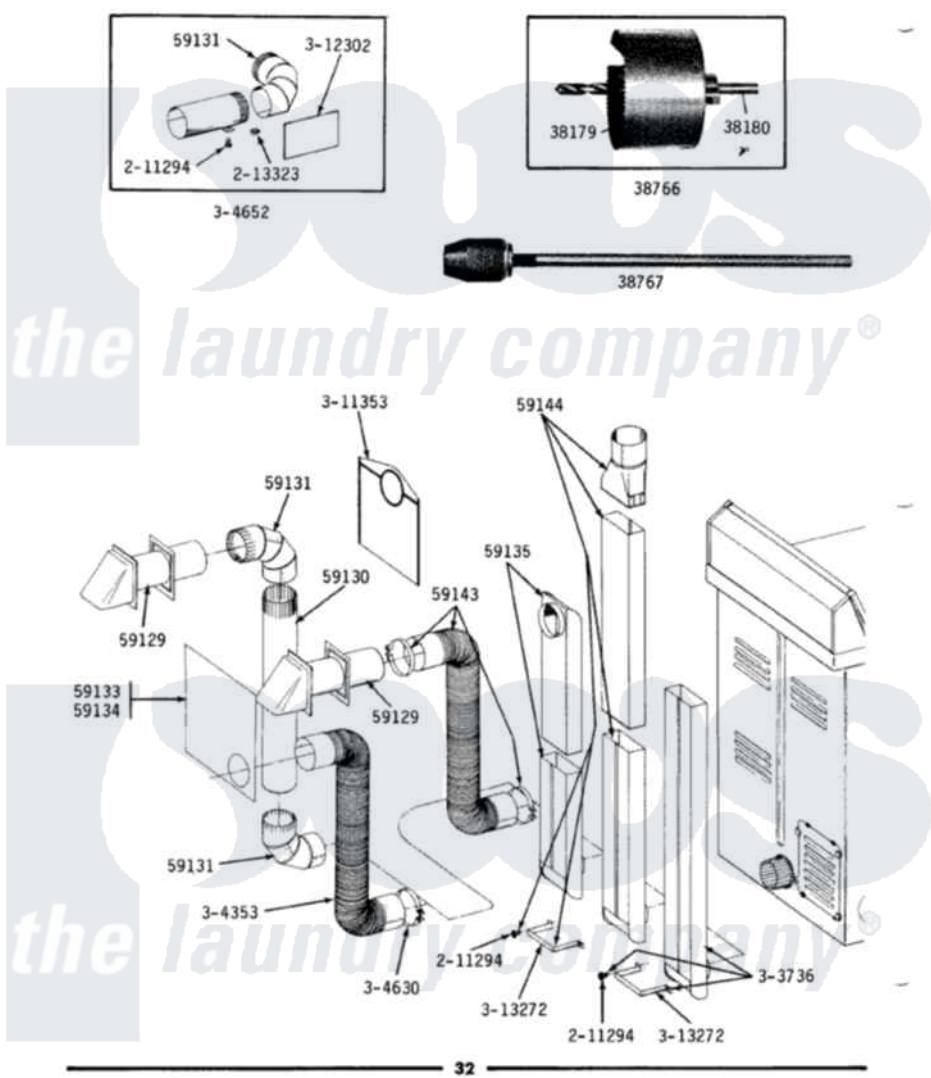

# Maytag DE91 05 - INSTALLATION ACCESSORIES

**ALL MODELS** **INSTALLATION ACCESSORIES**

Maytag Residential Maytag DE91 Dryer Parts Parts Diagram 05 - INSTALLATION ACCESSORIES  
 Click on the part number to view part

Item	Original Part Number	Replaced By	Status	Part Description
1	038179		Not Available	BLADE, SAW
2	038180		Not Available	REPLACEMENT DRILL
3	038766		Not Available	HOLE SAW W/DRILL BIT
4	<a href="#">038767</a>			Extension Chuck, Drill
5	Y059129	<a href="#">4396007RW</a>		Vent Hood
6	<a href="#">Y059130</a>			Pipe, Venting
7	<a href="#">Y059131</a>			Elbow, Venting
8	059133		Not Available	ALUMINUM WINDOW 4X12X18
9	Y059134			PLATE, ALUM. WINDOW (15``X20``)
10	<a href="#">Y059135</a>			Vent Duct Assembly
11	<a href="#">Y059143</a>			Flexible Vent Kit
12	059144		Not Available	RECTANGULAR VENT KIT
13	211294	<a href="#">90767</a>		Screw, 8A X 3/8 HeX Washer Head Tapping
14	<a href="#">213323</a>			Fastener, Exhaust Duct Kit