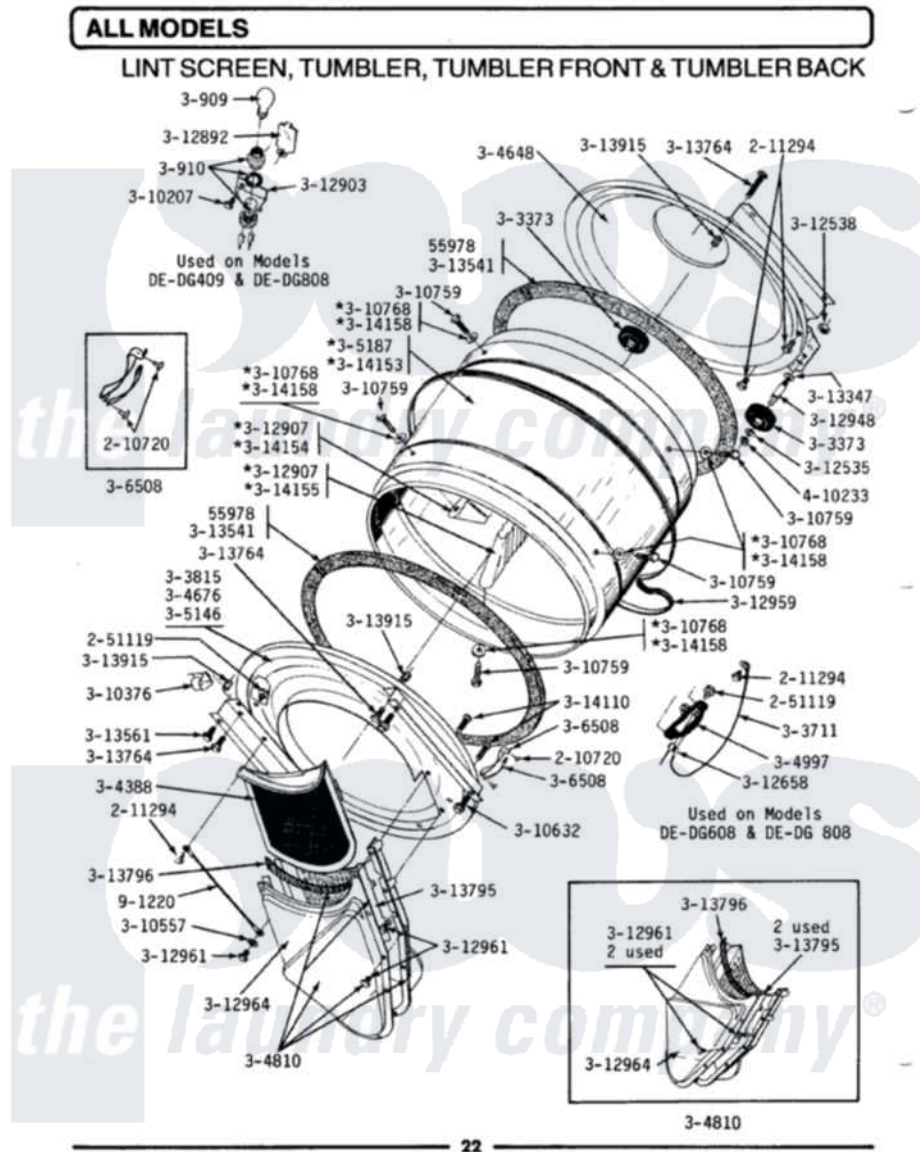

Maytag DE91 06 - LINT SCREEN, TUMBLER (FRONT & BACK)

Maytag Residential Maytag DE91 Dryer Parts Parts Diagram 06 - LINT SCREEN, TUMBLER (FRONT & BACK)
Click on the part number to view part

Item	Original Part Number	Replaced By	Status	Part Description
1	Y053241			Set Screw, Motor Pulley
2	Y055978			Rubber Adhesive, 2 Oz Tube
3	210720			Rivet, Bearing To Tumbler Fmt
8	Y303373	12001541		Drum Roller/Washer Assembly--W
9	Y303711			Sensor Ground Wire
10	Y303815	33001231		Front- Tumbler
11	Y304244			Motor Pulley With Set Screw
12	Y304388	33001003		Screen, Lint
13	Y304648	33001106		Back, Tumbler
15	Y304810		Not Available	OUTLET DUCT ASSEMBLY---S
18	Y305185	6-3051850		Pulley- MO
19	305187		Not Available	TUMBLER W/BAFFLES
20	306508			Tumbler Bearing Kit ---W
22	Y310376			Clip, Door Switch Harness
23	310557			Washer

24	Y310632	1163839	Screw
25	Y310759		Screw, Tumbler Baffles
26	310768	Not Available	WASHER
27	312535		Washer, Vault Mounting Brk.
28	312538	33001443	Nut, Hex
32	Y312907		Tumbler Baffle
33	Y312948	6-3129480	Shaft- Tumbler
34	Y312959		Poly "V" Belt For Tumbler
35	Y312961	W10116751	Screw
36	Y312964	Not Available	OUTLET DUCT - OUTER HALF
37	Y313347	312535	Washer, Vault Mounting Brk.
38	Y313541	33313541	Seal- Tumbler
39	Y313561		Screw---NA
40	313764	Not Available	SCREW
41	Y313795		Guide For Lint Screen
42	Y313796		Lint Seal
43	313915	31-3915	Tech Sheet
44	Y314110	33002917	Screw, No.10-16
45	Y314153	Not Available	TUMBLER No.
46	314154	Not Available	TUMBLER BAFFLE - SHORT
47	314155	33001004	Baffle, Tall
48	314158		Washer, Baffle To Tumbler
49	410233	9703438	Ring-Retrn
50	901220		Ground Wire