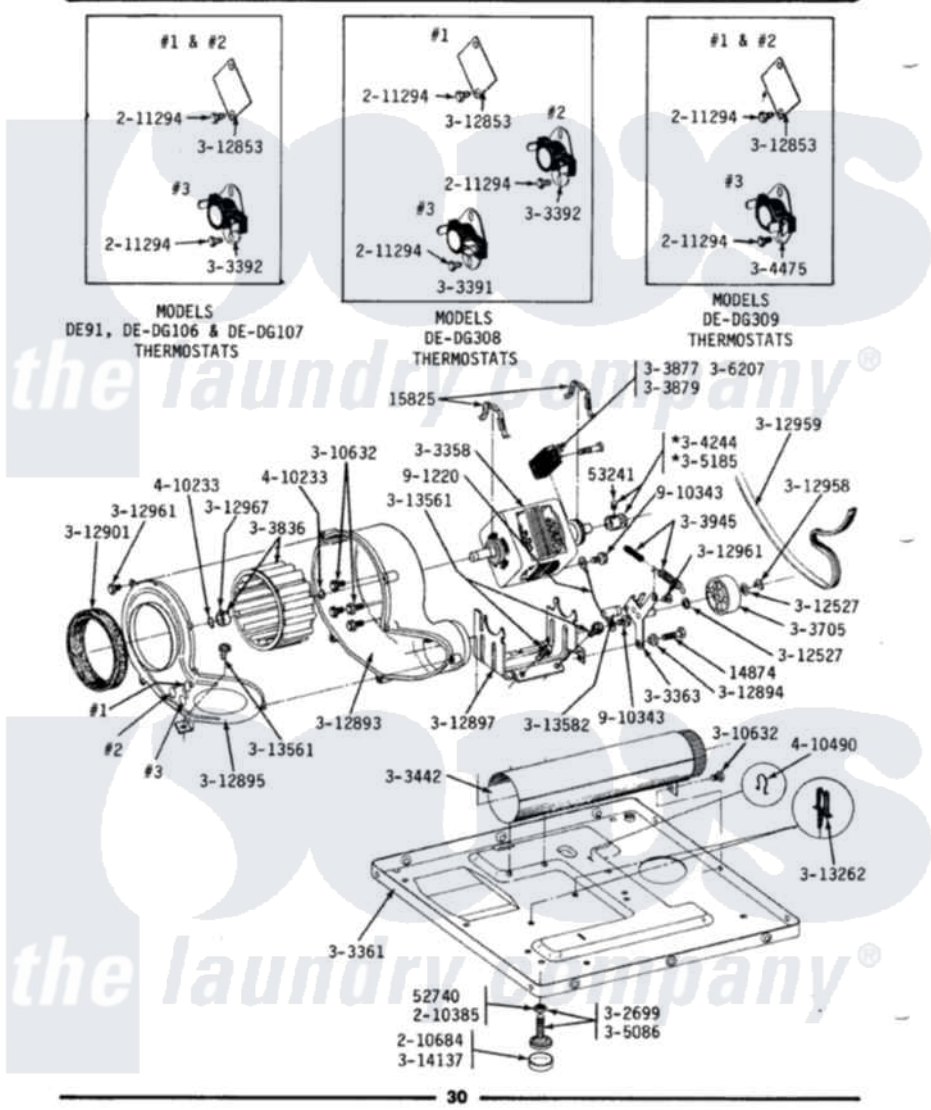

Maytag DE91 07 - MOTOR, BLOWER, BASE FRAME & THERMOSTATS

ALL MODELS MOTOR, BLOWER, BASE FRAME & THERMOSTATS

Maytag Residential Maytag DE91 Dryer Parts Parts Diagram 07 - MOTOR, BLOWER, BASE FRAME & THERMOSTATS

Click on the part number to view part

Item	Original Part Number	Replaced By	Status	Part Description
1	Y014874			Screw, Idler Arm And Sleeve
2	Y015825			Clip, Motor To Motor Support
3	Y052740	62739		Nut, Lock
4	Y053241			Set Screw, Motor Pulley
5	210385			Lock Nut For Adjustable Leg
6	210684			Foot, Adjustable Leg
7	211294	90767		Screw, 8A X 3/8 HeX Washer Head Tapping
8	Y302699	22003428		Leg, Adjustable
9	Y303358	W10410999		Motor-Drive
10	Y303361		Not Available	BASE ASSY. (UPPER & LOWER)
11	Y303363	6-3033630		Idler Arm
13	303392			Thermostat, Cycling
15	Y303442			EXHAUST DUCT ASSEMBLY
16	Y303705	6-3037050		Pulley- ID

17	Y303836		Blower Wheel Assembly And Clamp
18	Y303877	Not Available	SWITCH, MOTOR EXTERNAL START No.303358-2, No.303358-4, 303358-7
19	Y303879		Switch, Motor External Start
20	Y303945		IDLER SPRING ASSY. W/PLUG
21	Y304244		Motor Pulley With Set Screw
24	Y305086		Adjustable Leg And Nut
25	Y305185	6-3051850	Pulley- MO
26	306207	Not Available	(PROD. No.303358-8 & No.303358-9)
27	Y310632	1163839	Screw
28	Y312527		Washer, Idler Shaft
29	Y312853		Cover For Thermostat Openin
30	Y312893		Housing, Blower
31	Y312894	315772	Sleeve, Idler Arm
32	Y312895	Not Available	COVER FOR BLOWER---NA
33	312897	Not Available	SUPPORT, MOTOR
34	Y312901		Seal, Housing Cover
35	312958	354987	Ring, Retaining
36	Y312959		Poly "V" Belt For Tumbler
37	Y312961	W10116751	Screw
38	312967		Clamp, Blower Housing
39	Y313262	W10116752	Retainer-
40	Y313561		Screw---NA
41	Y313582	W10116756	Spacer
42	Y314137		Foot, Rubber
43	410233	9703438	Ring-Retrn
44	410490		Spring, Retainer Wire Harness
45	901220		Ground Wire
46	910343	488234	Screw 8-32 X 1/4