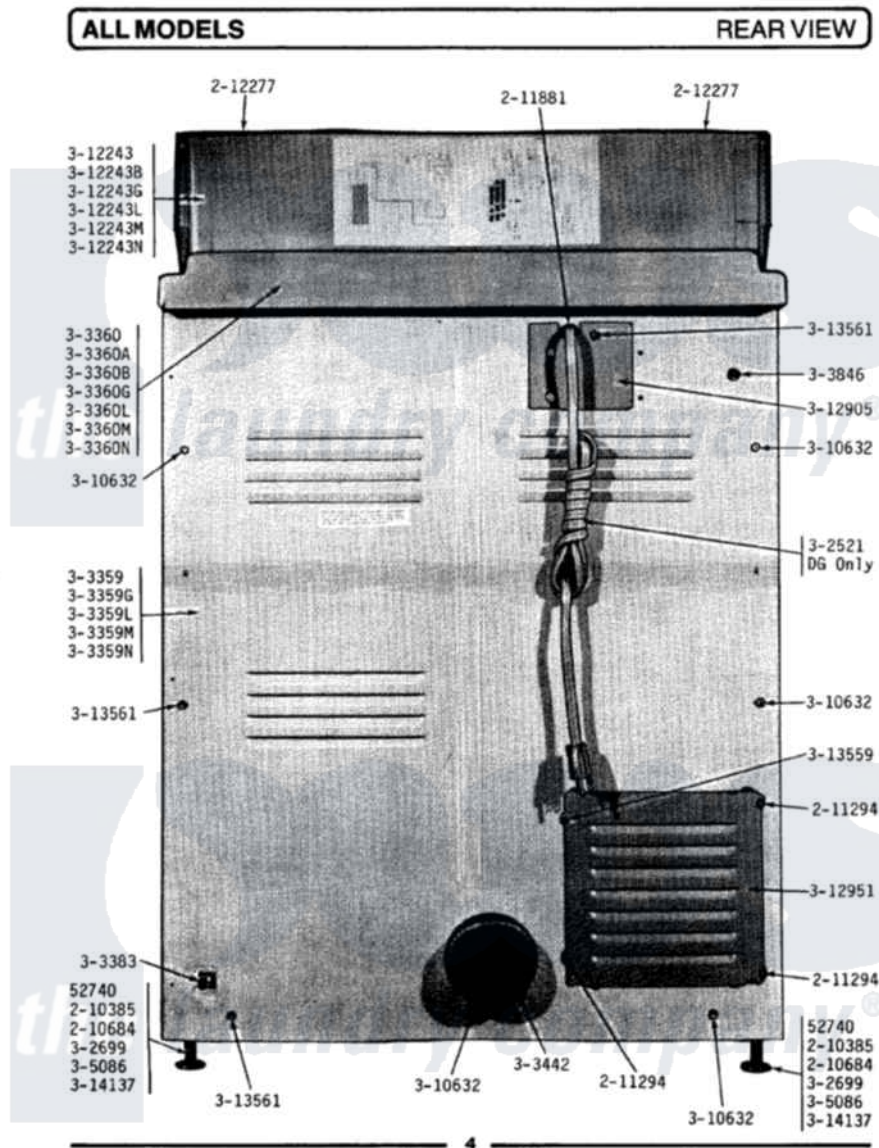

# Maytag DE91 08 - REAR VIEW

Maytag Residential Maytag DE91 Dryer Parts Parts Diagram 08 - REAR VIEW  
 Click on the part number to view part

Item	Original Part Number	Replaced By	Status	Part Description
2	<a href="#">Y201808</a>			Converter
3	<a href="#">210385</a>			Lock Nut For Adjustable Leg
4	<a href="#">210684</a>			Foot, Adjustable Leg
5	211294	<a href="#">90767</a>		Screw, 8A X 3/8 HeX Washer Head Tapping
7	<a href="#">212277</a>			Screw, No.8 X 1/2 Inch
8	<a href="#">301548</a>			Clamp, Ground Wire
10	Y302699	<a href="#">22003428</a>		Leg, Adjustable
11	303359		Not Available	CABINET-WHITE
12	303359G		Not Available	CABINET-DARK GOLD
13	303359L		Not Available	CABINET-ALMOND
14	303359M		Not Available	CABINET-HARVEST WHEAT
15	303359N		Not Available	CABINET-FRESH AVOCADO
16	303360		Not Available	TOP COVER-WHITE
17	303360A		Not Available	TOP COVER-DARK AVOCADO
18	303360B		Not Available	TOP COVER-DARK