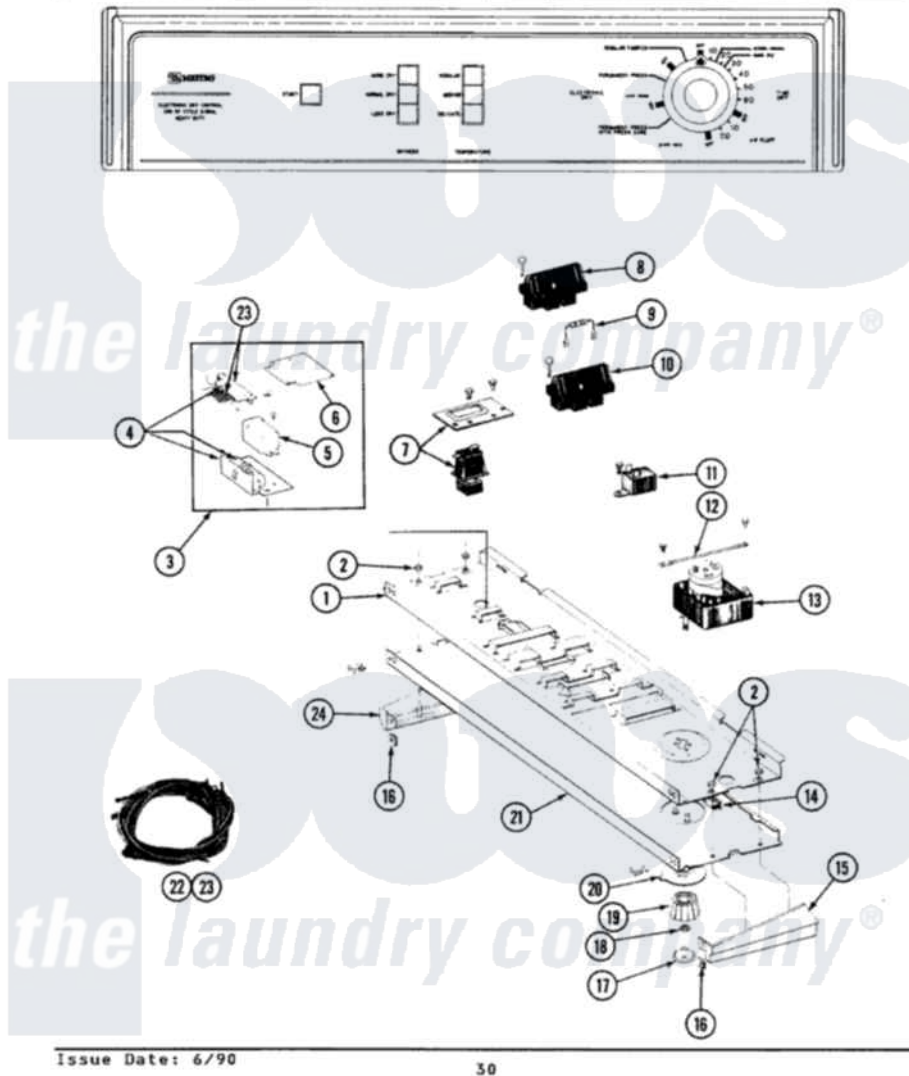

Maytag DE9700 01 - CONTROL PANEL

SECTION: CONTROL PANEL
MODEL: DE-D69700

Maytag [Residential Maytag DE9700 Dryer Parts](#) Parts Diagram 01 - CONTROL PANEL
Click on the part number to view part

Item	Original Part Number	Replaced By	Status	Part Description
1	314184			Back Up Plate
2	214872			Palnut, End Cap Note: Nut, Lamp Holder
3	211168	W10139210		Screw, 8-18 X 5/16
"	307898		Not Available	ELECTRONIC CONTROL
4	311863		Not Available	SCREW FOR CAUTION PLATE---NA
"	307897			Edge Board Connector
5	307899			Relay
"	Y251119	3177991		Screw
6	Y307896			Pc Board
7	211168	W10139210		Screw, 8-18 X 5/16
"	307305			Switch Push To Start
8	213117	67006908		Screw, Ice Rack
"	307304		Not Available	TEMP CONTROL SWITCH 3 BUTTON
9	306916			Resistor, Med Temp Elec

10	307304		Not Available	TEMP CONTROL SWITCH 3 BUTTON
"	213117	67006908		Screw, Ice Rack
11	305205	694419		Mini-Buzzer
"	213117	67006908		Screw, Ice Rack
12	211294	90767		Screw, 8A X 3/8 HeX Washer Head Tapping
"	204807			Ground Wire, Supp. Plte To Top Cover
13	910708	488234		Screw 8-32 X 1/4
"	Y307404			Timer
14	214897			Pad, Control Panel
15	207216		Not Available	END CAP RH
"	210932			Screw, No.8 X 9/16 Ctsk Note: Screw, Inlet Duct
16	214894			Fastener, End Cap
17	215821		Not Available	CAP, KNOB
18	312273			Nut, Control Knob
19	315041			Knob, Timer
20	315042			Dial Skirt
21	307320		Not Available	CONTROL PANEL
22	307263		Not Available	WIRE HARNESS
"	307260		Not Available	WIRE HARNESS
23	307422		Not Available	WIRE HARNESS
24	307215	WB62X1699		Cooktopbrushed Chrome