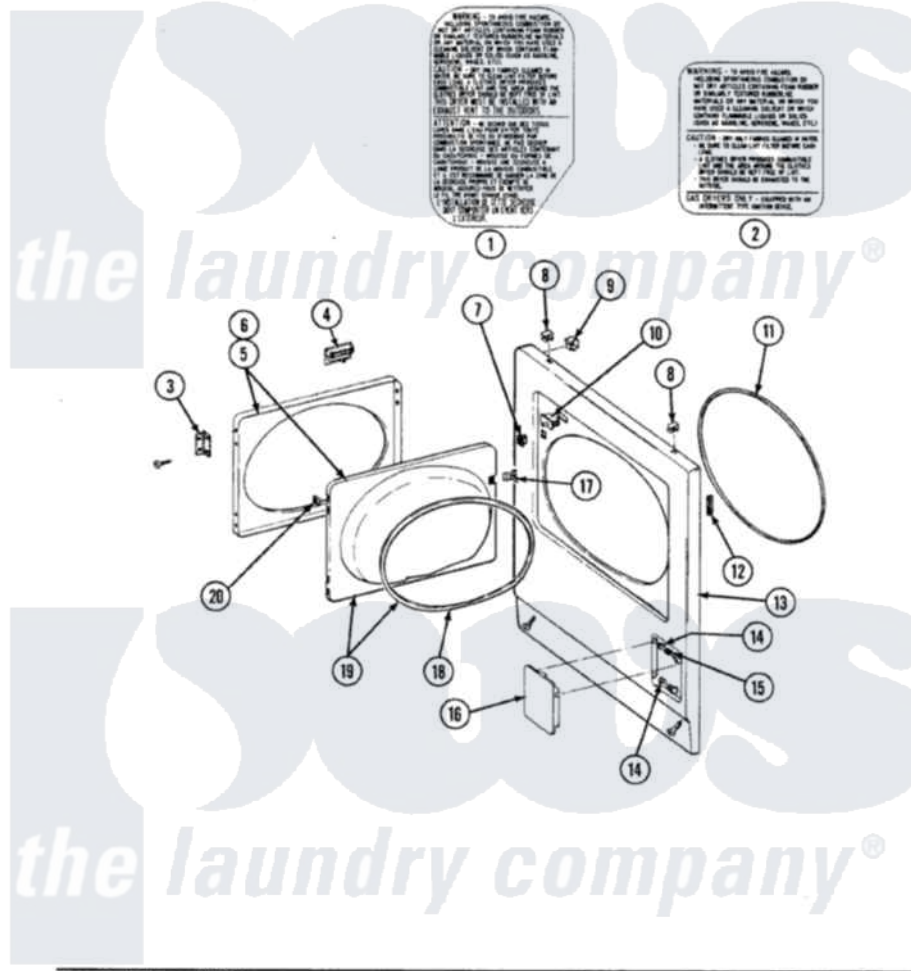

# Maytag DE9700 02 - FRONT PANEL & DOOR ASSEMBLY

SECTION: FRONT PANEL & DOOR ASSEMBLY  
 MODEL: DE-DG MODELS

Issue Date: 8/92

Maytag Residential Maytag DE9700 Dryer Parts Parts Diagram 02 - FRONT PANEL & DOOR ASSEMBLY  
 Click on the part number to view part

Item	Original Part Number	Replaced By	Status	Part Description
1	314942			INSTRUCTION LABEL
2	314941		Not Available	LABEL, INSTRUCTION
3	<a href="#">Y314062</a>			Screw, Door Hinge And Panel
"	307099	<a href="#">33001230</a>		Hinge, Door
4	<a href="#">314946</a>			Handle White
5	Y307111		Not Available	DOOR ASSY. COMPLETE (WHT)
6	<a href="#">314966</a>			Panel, Outer
7	<a href="#">306436</a>			Door Latch Kit--W
8	212982	<a href="#">22001650</a>		Fastener, Spring
9	<a href="#">Y310376</a>			Clip, Door Switch Harness
10	Y305753	<a href="#">W10169313</a>		Switch-Dor
11	<a href="#">314937</a>			Seal, Front Panel
12	<a href="#">Y313907</a>			Fastener, Twin
13	<a href="#">308000</a>			Panel, Front
17	314936	<a href="#">33001305</a>		Strike, Door
"	314944	<a href="#">33001305</a>		Strike, Door

18	314935	<a href="#">33001192</a>	Seal, Door
19	307098	Not Available	DOOR, INNER (W/SEAL)
20	<a href="#">Y313910</a>		Clip, Door Liner To Outer Panel