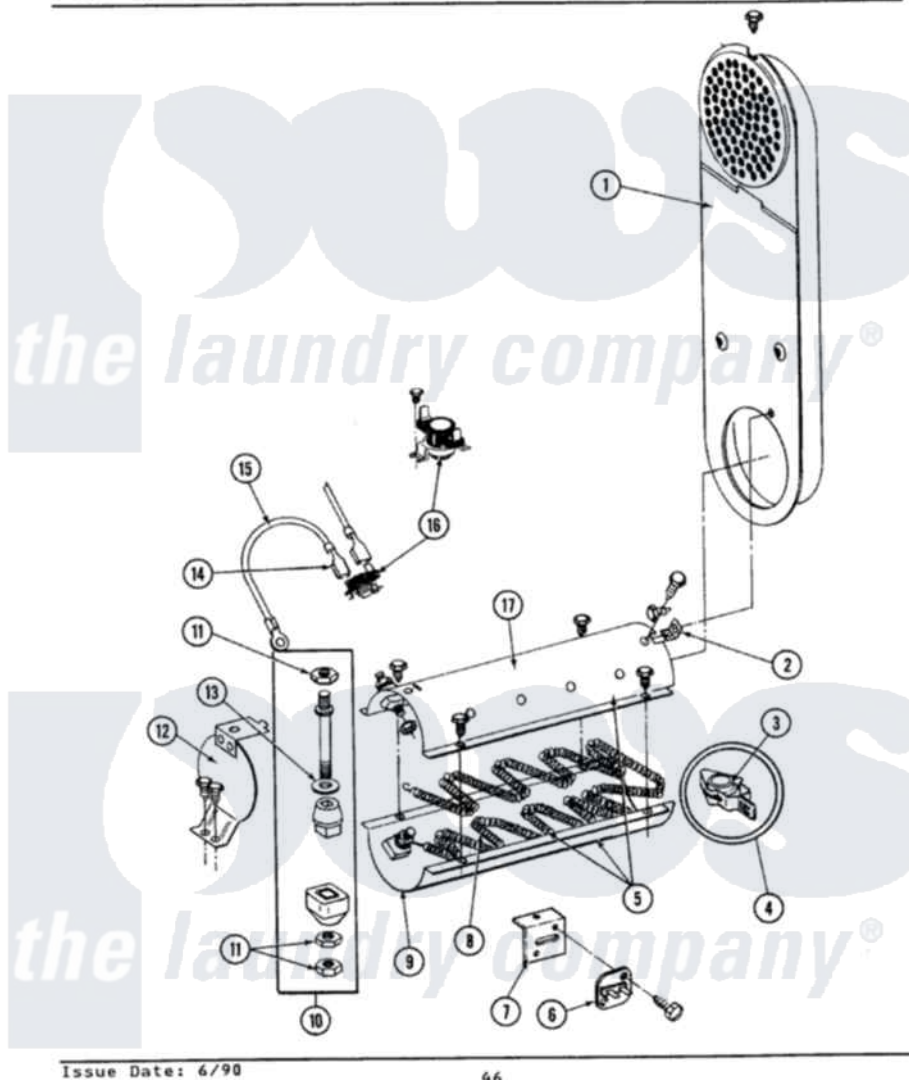

# Maytag DE9700 04 - INLET DUCT & HEATER ASSEMBLY

SECTION: INLET DUCT & HEATER ASSEMBLY  
 MODEL: DE MODELS

Issue Date: 6/90

46

Maytag [Residential Maytag DE9700 Dryer Parts](#) Parts Diagram 04 - INLET DUCT & HEATER ASSEMBLY  
 Click on the part number to view part

Item	Original Part Number	Replaced By	Status	Part Description
1	211294	<a href="#">90767</a>		Screw, 8A X 3/8 HeX Washer Head Tapping
"	307120		Not Available	INLET DUCT ASSY.
2	211294	<a href="#">90767</a>		Screw, 8A X 3/8 HeX Washer Head Tapping
"	<a href="#">Y312890</a>			Retainer, Heater Chamber
3	<a href="#">Y313270</a>			Insulator For Heater Elemen
4	<a href="#">Y303881</a>			Clip And Insulator Assembly
5	211294	<a href="#">90767</a>		Screw, 8A X 3/8 HeX Washer Head Tapping
"	<a href="#">Y303778</a>			Heater Assembly Complete
6	<a href="#">307473</a>			Fuse, Thermal
"	314848	<a href="#">W10116760</a>		Screw
7	315046			MOUNTING BRACKET
"	211294	<a href="#">90767</a>		Screw, 8A X 3/8 HeX Washer Head Tapping
8	<a href="#">Y313538</a>			Heater Element 240 Volt
9	<a href="#">Y313576</a>			Heater Chamber, Bottom

10	<a href="#">Y304596</a>		Terminal Insulator Assembly
11	311484	<a href="#">112432</a>	Nut
12	211294	<a href="#">90767</a>	Screw, 8A X 3/8 HeX Washer Head Tapping
"	304124		Not Available HEATER SHIELD
13	<a href="#">311093</a>		Washer, Terminal Connection
14	<a href="#">210745</a>		Wire Terminal
15	<a href="#">Y304693</a>		Jumper Wire
16	<a href="#">303396</a>		Thermostat, Hi-Limit
"	211294	<a href="#">90767</a>	Screw, 8A X 3/8 HeX Washer Head Tapping
"	<a href="#">303896</a>		Hi-Limit Thermostat-Canada
17	211294	<a href="#">90767</a>	Screw, 8A X 3/8 HeX Washer Head Tapping
"	Y313575		Not Available HEATER CHAMBER, TOP