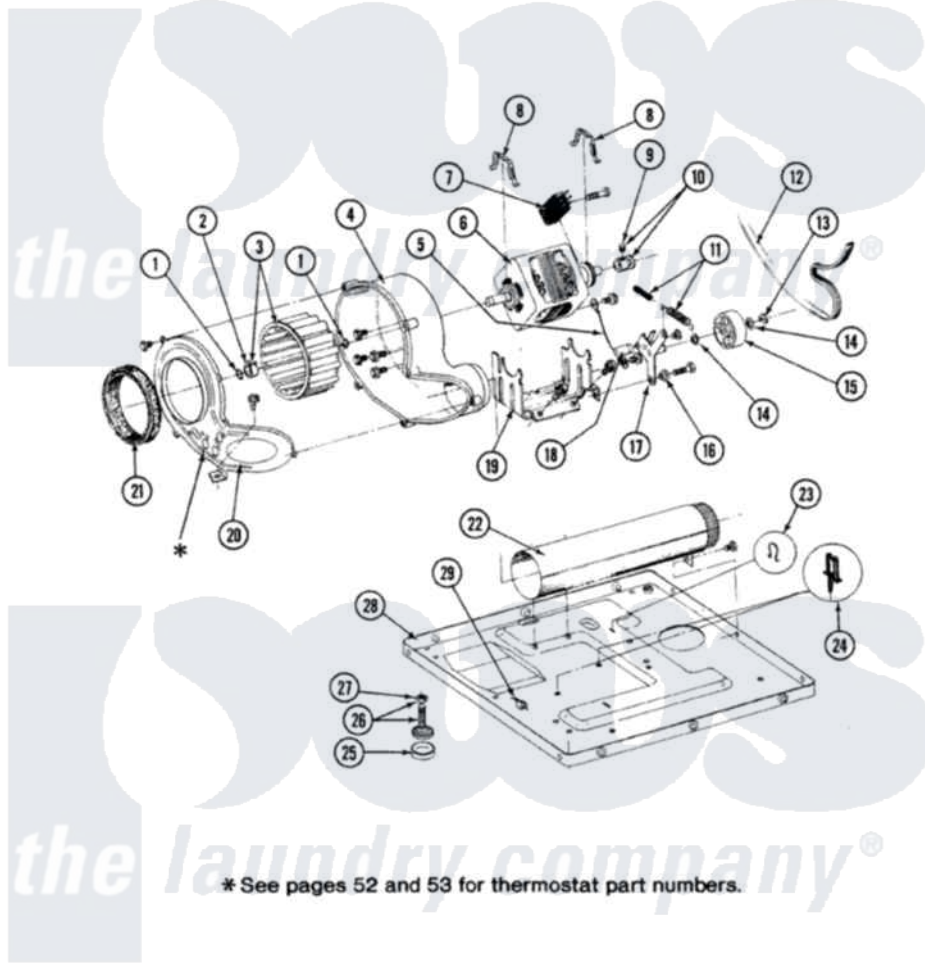

# Maytag DE9700 08 - MOTOR, BLOWER, BASE FRAME & THERMOSTATS

SECTION: MOTOR, BLOWER, BASE FRAME & THERMOSTATS  
 MODEL: DG-DE MODELS

Issue Date: 6/90

50

Maytag Residential Maytag DE9700 Dryer Parts Parts Diagram 08 - MOTOR, BLOWER, BASE FRAME & THERMOSTATS

[Click on the part number to view part](#)

Item	Original Part Number	Replaced By	Status	Part Description
1	410233	<a href="#">9703438</a>		Ring-Retrn
2	<a href="#">312967</a>			Clamp, Blower Housing
3	<a href="#">Y303836</a>			Blower Wheel Assembly And Clamp
4	Y310632	<a href="#">1163839</a>		Screw
"	<a href="#">Y312893</a>			Housing, Blower
5	<a href="#">901220</a>			Ground Wire
"	211294	<a href="#">90767</a>		Screw, 8A X 3/8 HeX Washer Head Tapping
"	910343	<a href="#">488234</a>		Screw 8-32 X 1/4
6	Y303358	<a href="#">W10410999</a>		Motor-Drve
7	306207		Not Available	(PROD. No.303358-8 & No.303358-9)
"	Y303877		Not Available	SWITCH, MOTOR EXTERNAL START No.303358-2, No.303358-4, 303358-7
"	<a href="#">Y303879</a>			Switch, Motor External Start
8	<a href="#">Y015825</a>			Clip, Motor To Motor Support