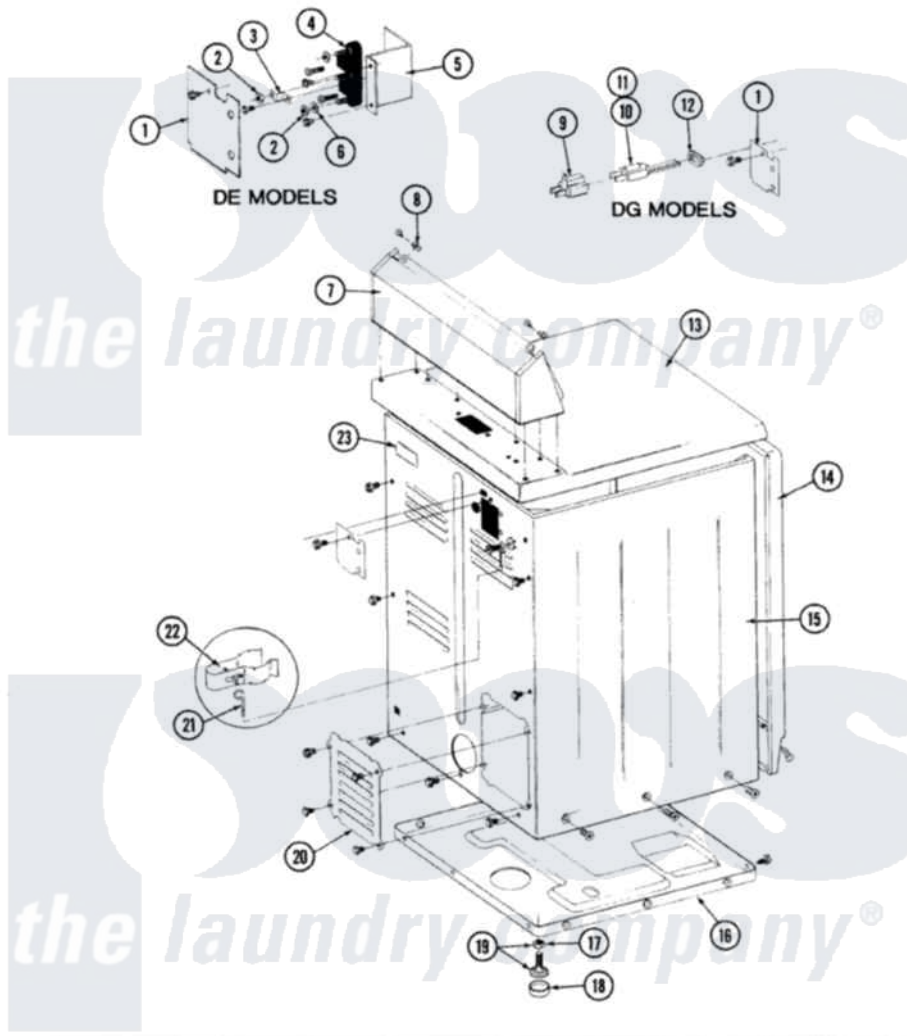

Maytag DE9700 09 - REAR VIEW

SECTION: REAR VIEW
MODEL: DE-DG MODELS

Issue Date: 6/90

38

Maytag [Residential Maytag DE9700 Dryer Parts](#) Parts Diagram 09 - REAR VIEW
Click on the part number to view part

Item	Original Part Number	Replaced By	Status	Part Description
1	Y312905		Not Available	COVER, TERMINAL
"	Y313561			Screw---NA
2	311484	112432		Nut
3	Y311423	489483		Screw 10-32 X 1/2
"	Y312184			Strap, Grounding
4	Y312209	W10001200		Screw
"	400008			Block, Terminal
5	Y312904			Bracket, Terminal Block
"	Y313561			Screw---NA
"	Y310632	1163839		Screw
6	Y311270			Washer, Terminal Block
7	Y305193			Console
8	215075			Fastener, Control Panel To Console
11	305168	33002916		Power Cord, Canadian 240V
13	307104			Top Cover Assembly
14	308000			Panel, Front

15	Y310632	1163839	Screw
"	Y313561		Screw---NA
"	307124		Cabinet
16	Y303361	Not Available	BASE ASSY. (UPPER & LOWER)
17	Y052740	62739	Nut, Lock
18	Y314137		Foot, Rubber
19	Y305086		Adjustable Leg And Nut
20	Y312951	Not Available	ACCESS COVER, BACK
"	211294	90767	Screw, 8A X 3/8 HeX Washer Head Tapping
"	Y313559		Screw